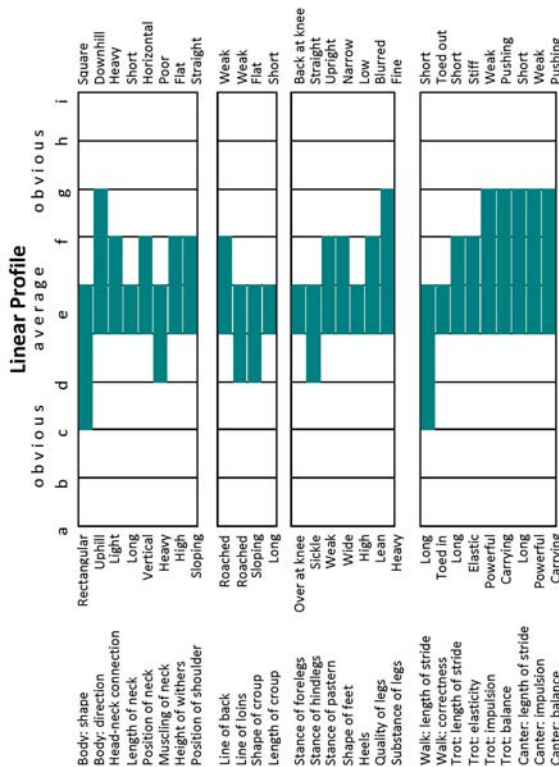

This stallion is available for AI.

29 Foals registered in total (12 Colts, 17 Fillies).

Profiled: 09/03/2011

372414002528036

DRAIOCHT DUBH