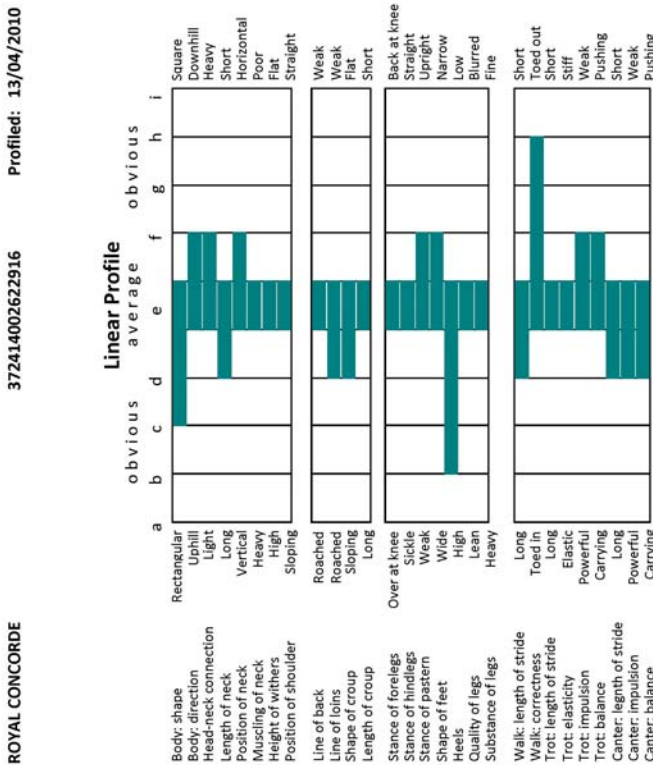

The progeny of the stallion have accumulated the following international points:

NAME	FEI Number	BREED	YEAR	SEX	BREEDER	DAM	SJ (pts)	EV (pts)	DR
ANNESTOWN	IRL40727	ISH	2002	G	MRS MARGARET MOORE	ANNESTOWN CAVALIER by CAVALIER ROYALE	430		
BOUNDALONG	GBR42408	ISH	2002	M	JAMES MURPHY	BALLYDUNNE JESS by HALLO		30	

The progeny of the stallion have accumulated the following national points:

NAME	UELN	Breed	Year	Col	Sex	Ht.	BREEDER	OWNER	DAM	SJI (pts)	E.I. (pts)	D.I. (pts)
ANNESTOWN	372414004101407	ISH	2002	B	G	168	MRS MARGARET MOORE	MINISTER FOR DEFENCE	ANNESTOWN CAVALIER by CAVALIER ROYALE	97		
ANNESTOWN CLOVER CONCORDE	372414004404533	ISH	2005	B	G	165	MRS MARGARET MOORE	GRANNE COSTELLO	ANNESTOWN CLOVER QUEEN by CLOVER TRUMP	154		
ANNESTOWN KING CONCORD	372414004479143	ISH	2005	B	G	165	MRS MARGARET MOORE	NICHOLA E. HOWARTH	EILEEN DUN by FLAGMOUNT KING	38		
LISSYEGAN ROYALE CORNADO	372414004324783	ISH	2004	B	G	160	R & O REDMOND	DAMIEN PATRICK GRIFFIN	CLOONEEN CAVALIER COUNTESSA by CAVALIER ROYALE	4		
ROSSDARAGH CONCORDE	372414004281537	ISH	2003	B	G	168	DENIS DELANEY	DENIS DELANEY	CLOVER STARWAY by CLOVER HILL	5