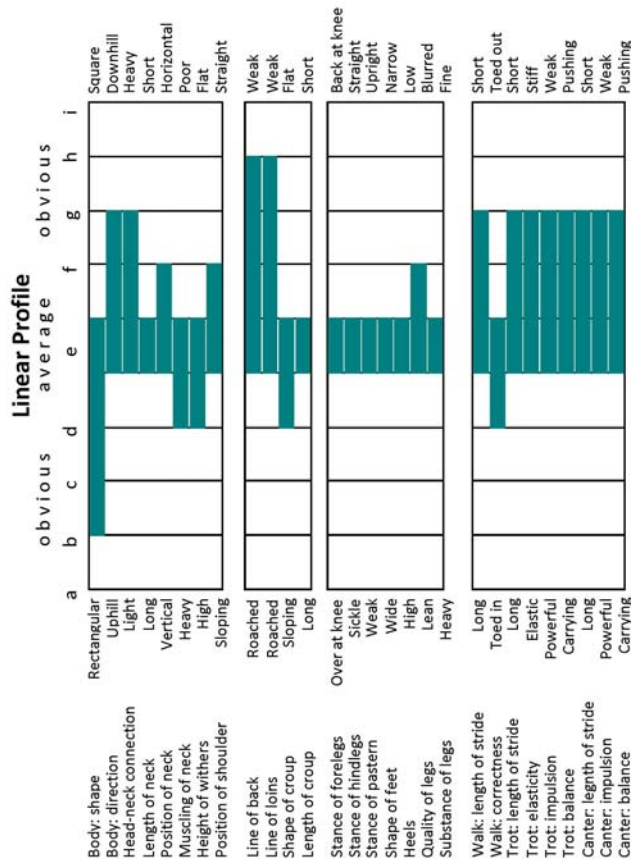

The progeny of the stallion have accumulated the following international points:

NAME	FEI Number	BREED	YEAR	SEX	BREEDER	DAM	SJ	EV	DR
BALLINGOWAN BJ	103NC99	ISH	2005	G	MARTIN J. COLLINS	BANNER JO by KILDALTON GOLD		3	
DANCE CAPTAIN	103FC67	ISH	2004	G	MARTIN J. COLLINS	BANNER WINDY by DELAMAIN [USA]		4	
FERNHILL GARRISON	103E161	ISH	2003	G	JAMES CRENNAN	LOON FLASH by AL-BAREK		5	
FERNHILL ULTIMATE	103FE28	ISH	2005	G		LOON QUEEN		48	
GARRISON FLASH (AKA BORNEO GINGERMAN)	103CM44	ISH	2004	G	JAMES CRENNAN	LOON FLASH by AL-BAREK		27	
GARRISON ROBERT	103PU51	ISH	2002	G	CHARLES PATTERSON	GARRISON LASS by RGULAR GUY		1