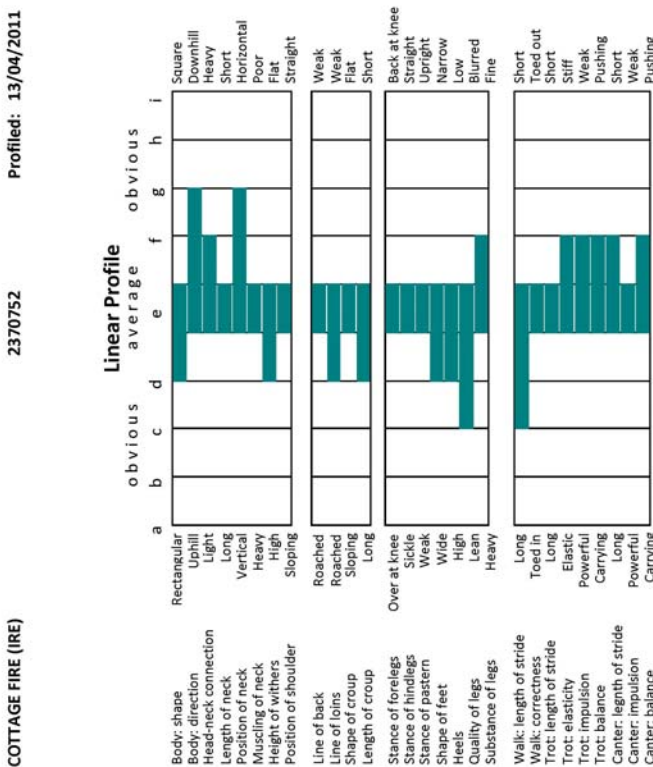

The progeny of the stallion have accumulated the following international points:

NAME	FEI Number	BREED	YEAR	SEX	BREEDER	DAM	SJ	EV	DR
CTS SO WHAT	IRL03716	ISH	2000	G	NANCY O'CONNOR	SHANNON PRIDE by GREY MACHA		26	

The progeny of the stallion have accumulated the following national points:

NAME	UELN	Breed	Year	Col	Sex	Ht.	BREEDER	OWNER	DAM	SJI (pts)	E.I. (pts)	D.I. (pts)
BARNABOY BOUNCER	372414002968928	ISH	2002	B	M	148	MARGARET HYNES	MARGARET HYNES	LISSINARD BOUNCER	289		
BARNABOY FREEMAN	372414004581170	ISH	2002	BL	S	168	MARGARET HYNES	MARGARET HYNES	LISSINARD CLOVER by ROBERTSTOWN BOY VII	108		
COTTAGE FLIGHT	372414009574522	ISH	1999	CH	G	148	DARREN HOWARD	DARREN HOWARD	BAY GYPSY LADY by IBN MORAFIC	546		
CTS SO WHAT	372414002717408	ISH	2000	BL	G	165	NANCY O'CONNOR	KIERAN CAREY	SHANNON PRIDE by GREY MACHA	11	5	
DALYSTOWN COWBOY	372414002705282	ISH	2000	B	G	165	FRANK BURKE	DAVID BURKE	COVERS HILL by COEVERS DIAMOND BOY	19		
DRAGON FIRE	372414004086585	ISH	2002	GR	G	148	DENIS HARRINGTON	CATHERINE HARRINGTON	CLOONY MIST	77		
JALO	372414002665242	ISH	1999	BR	F	148	JOHN W BLAKE	MICHAEL D BLAKE	KNOCKAVEEN by LOVE TALE	15		
LOCHINVAR	372414004073018	ISH	2001	B	G	168	DESMOND HASSETT	MOYA SHEA	SCARIFF AFTER HOURS by MACULATA	55		
MOSCOW DANCER	372414004071196	ISH	2001	B	M	168	FRANK BURKE	MICHAEL BOYLE	COVERS HILL by COEVERS DIAMOND BOY	23