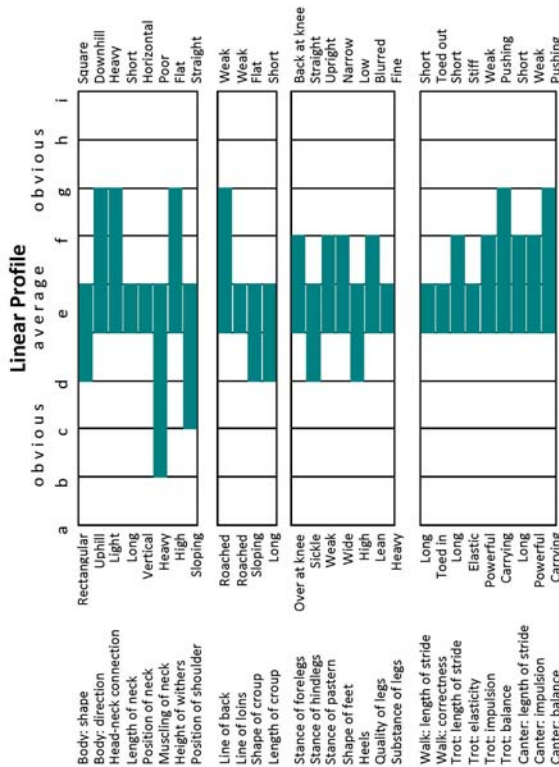

Breeder: John Bracken.
Owned By: Paraic Kelly, Castleblakeney, Ballinasloe, Co Galway.
Service Fee: On application.
Telephone: 09096 78369. **Mobile:** 087-7423431.

19 Coverings in 2010, 16 Foals registered in 2011 (10 Colts, 6 Fillies).
4 Coverings in 2011, 2 Foals registered in 2012 (2 Fillies).
330 Foals registered in total (172 Colts, 158 Fillies).

Profiled: 27/09/2011

9566077

THE ARTIST (BHD)