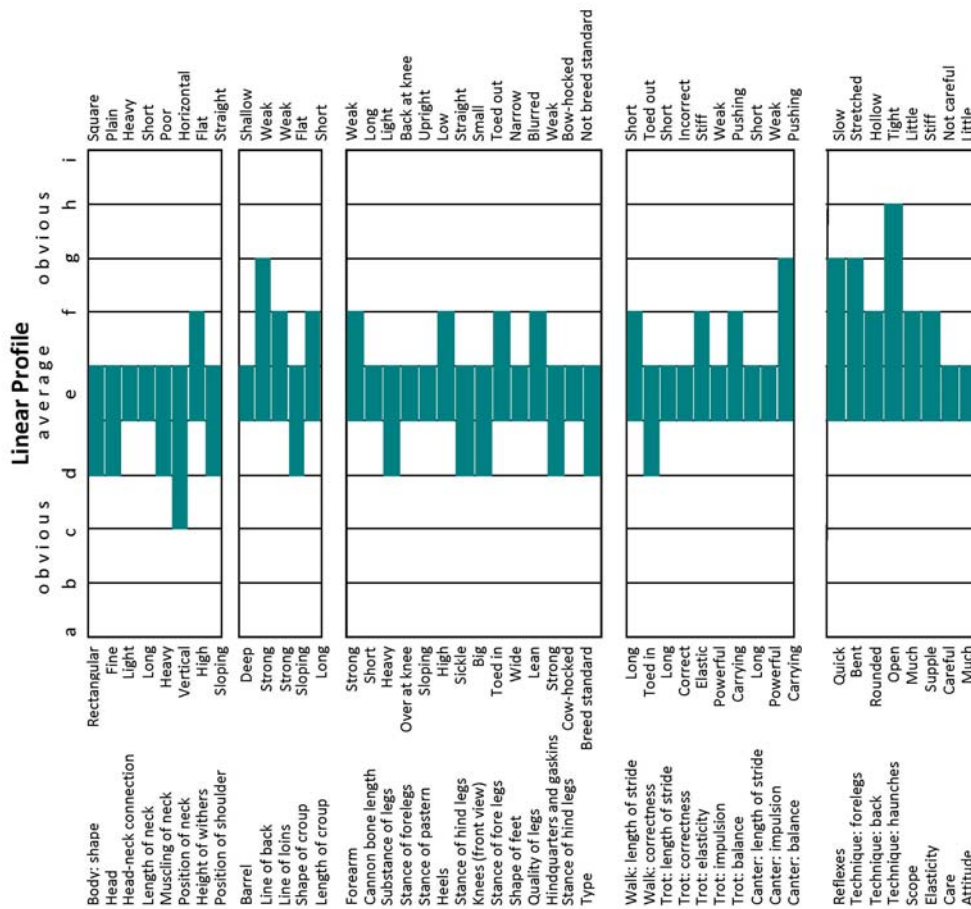

Breeder: Colin A Coulter.

Owned by: Colin A Coulter, 11 Main Street, Castlederg, Co Tyrone, BT81 7AY.

Service Fee: On application.

Contact: Hugh Hennigan, Manor Stud, Tuls, Castlereagh, Co Roscommon.

Telephone: 071-9639163. **Mobile:** 086 3550636.

16 Coverings in 2011, 12 Foals registered in 2012 (5 Colts, 7 Fillies).
12 Foals registered in total (5 Colts, 7 Fillies).