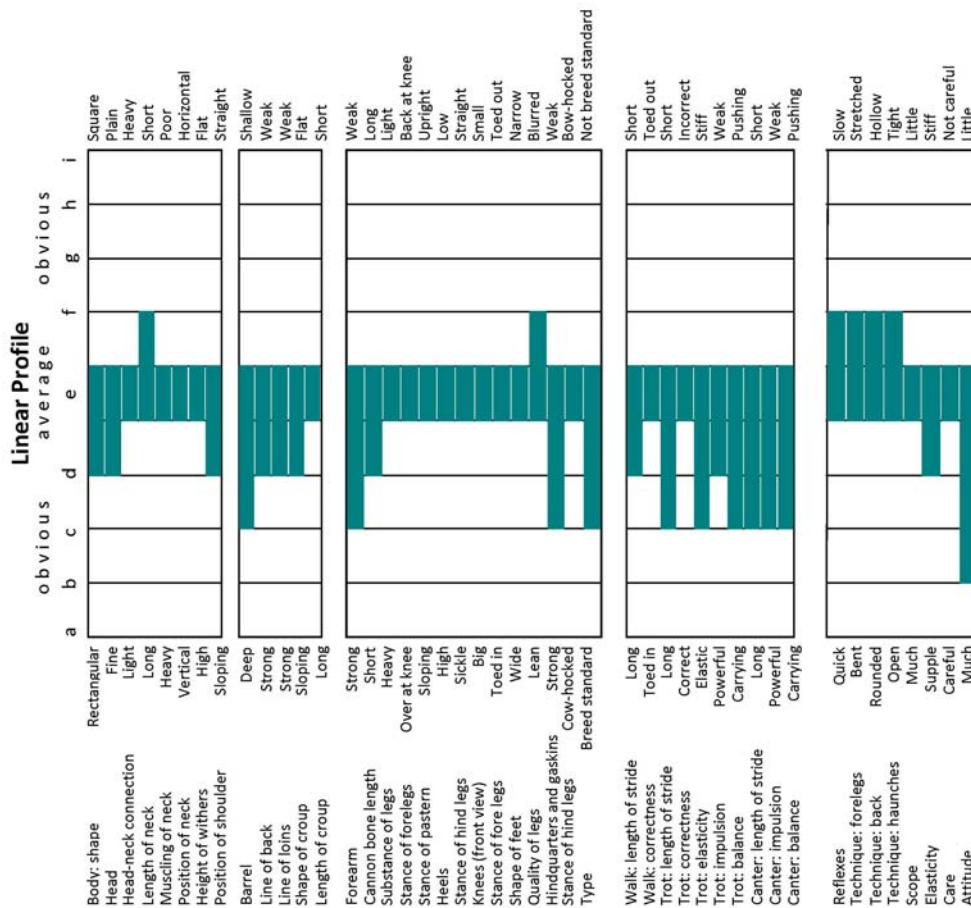

This stallion is available for fresh/ chilled semen.

BANVALLEY PRIDE OF MIDNIGHT

372414004709365

Profiled: 24/02/2011