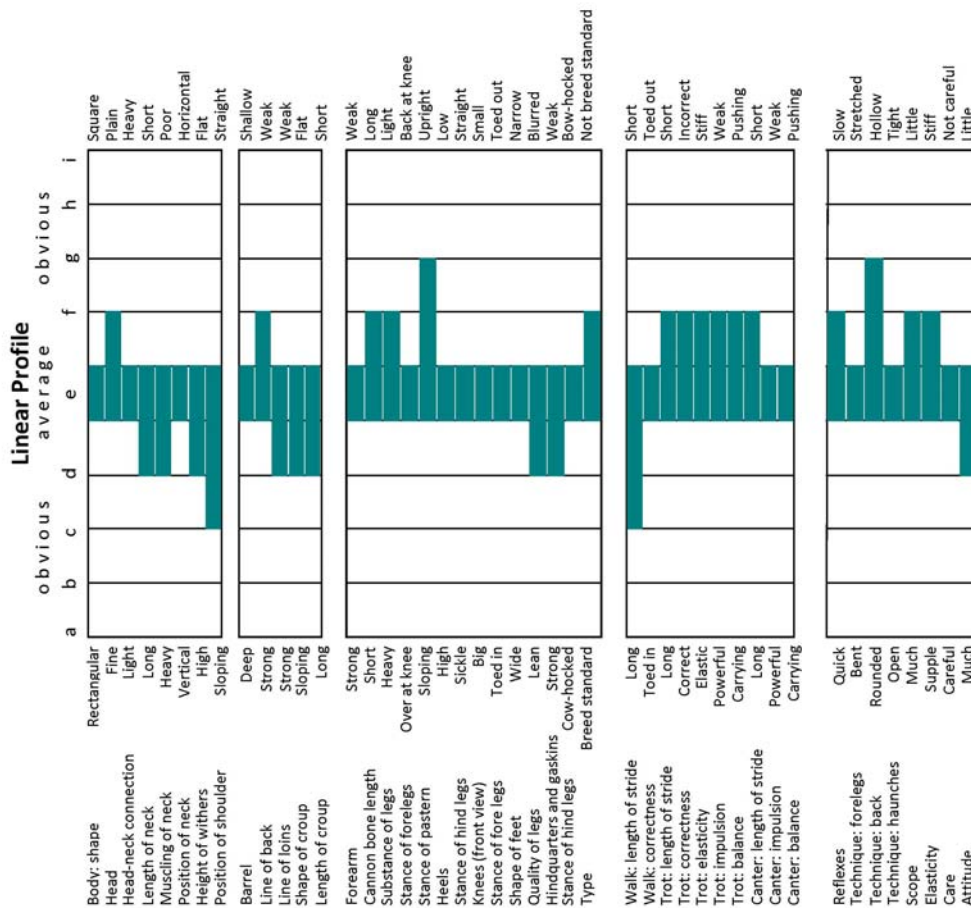

ON A HIGH TOUCH (IDC1)

IHR-3255435. Colour: Grey. Year: 2006. Height: 0.0 cms.

826034105370003

Year Approved: 2012.

ON A HIGH, (IDGB)

BLUE RAJAH, (IDC1)
 TOUCH OF THE BLUES, (IDC1)
 SEAFIN LADY, (RID)
 POWERSWOOD PURPLE, (IDC1)
 OPIUM POPPY, (RID)
 LYDICAN MADAM, (RID)
 AUGHADOWN, (IDC1)