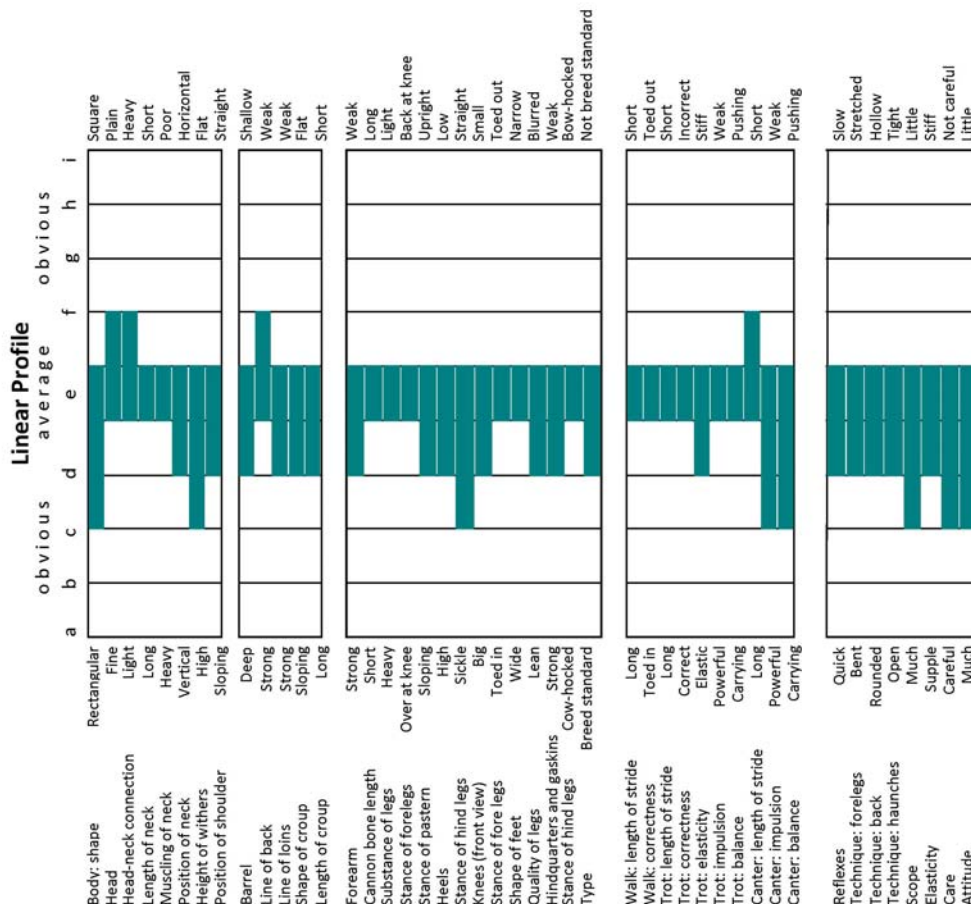

12/03/2011

826034101185013

BALLINEEN IT'S WILLIAM