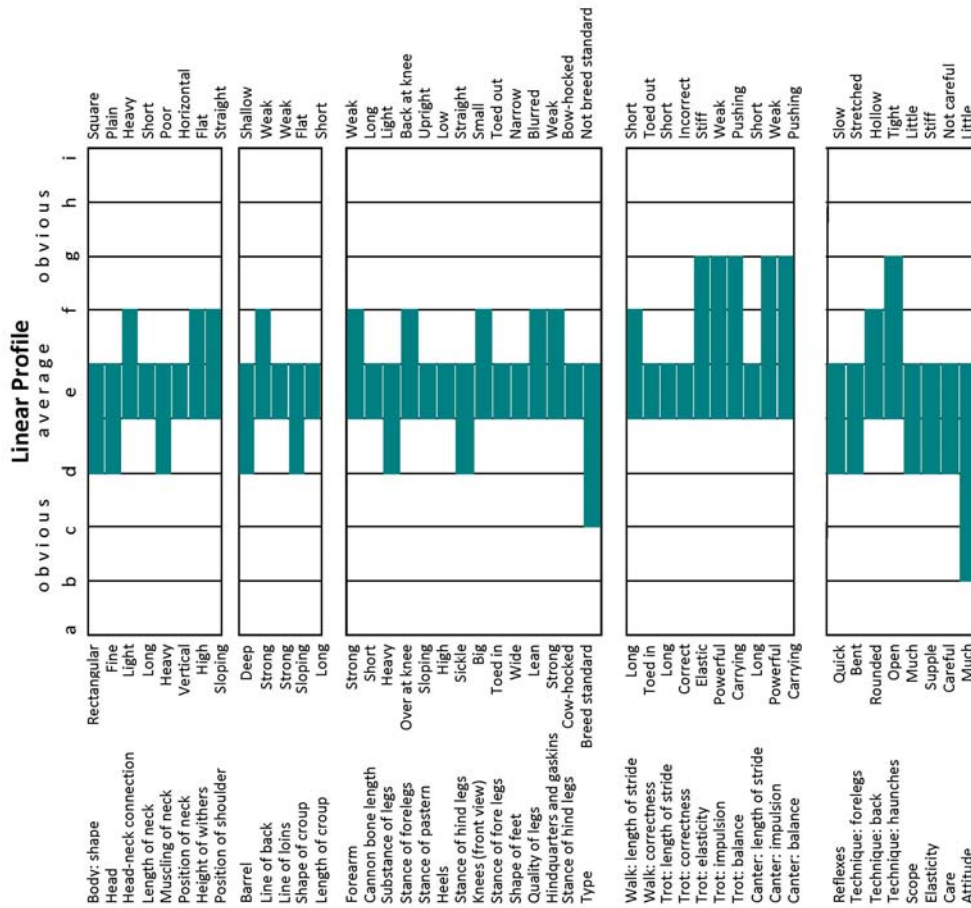

1 Covering in 2010, 1 Foal registered in 2011 (1 Colt).
4 Coverings in 2011, 3 Foals registered in 2012 (1 Colt, 2 Fillies).
5 Foals registered in total (2 Colts, 3 Fillies).