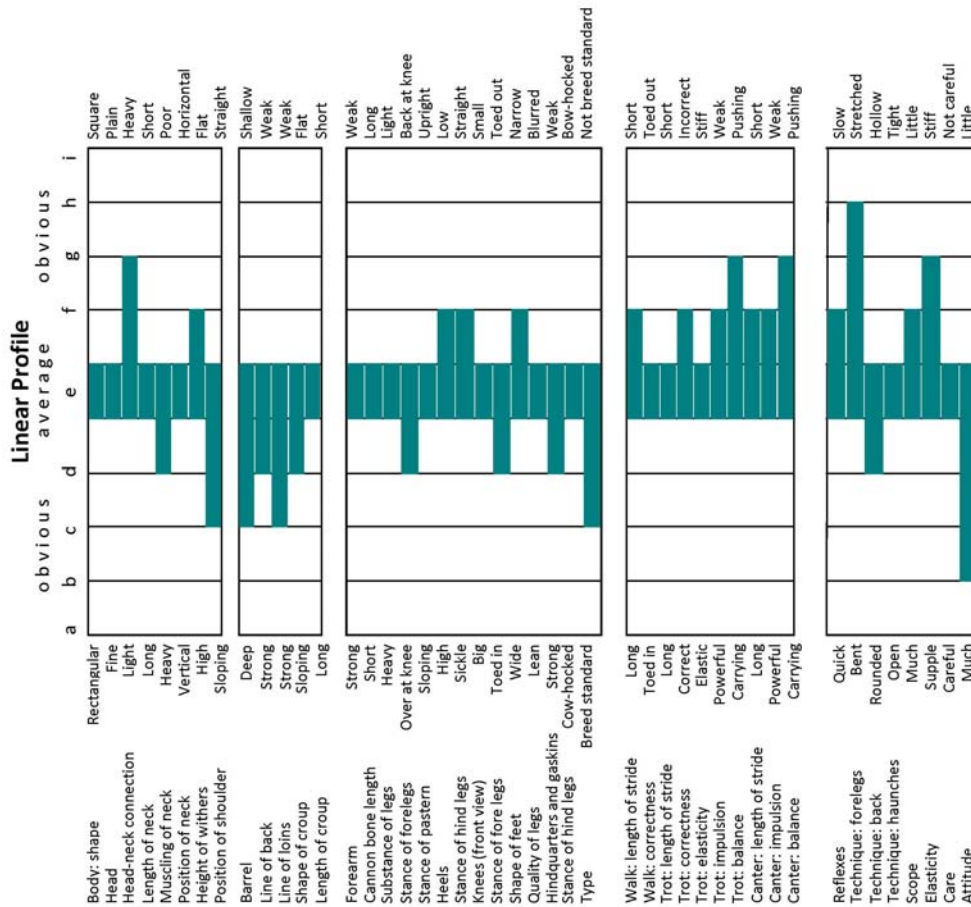

Profiled: 01/03/2012

372414005134913

INISFREE THE HOLY GRAIL