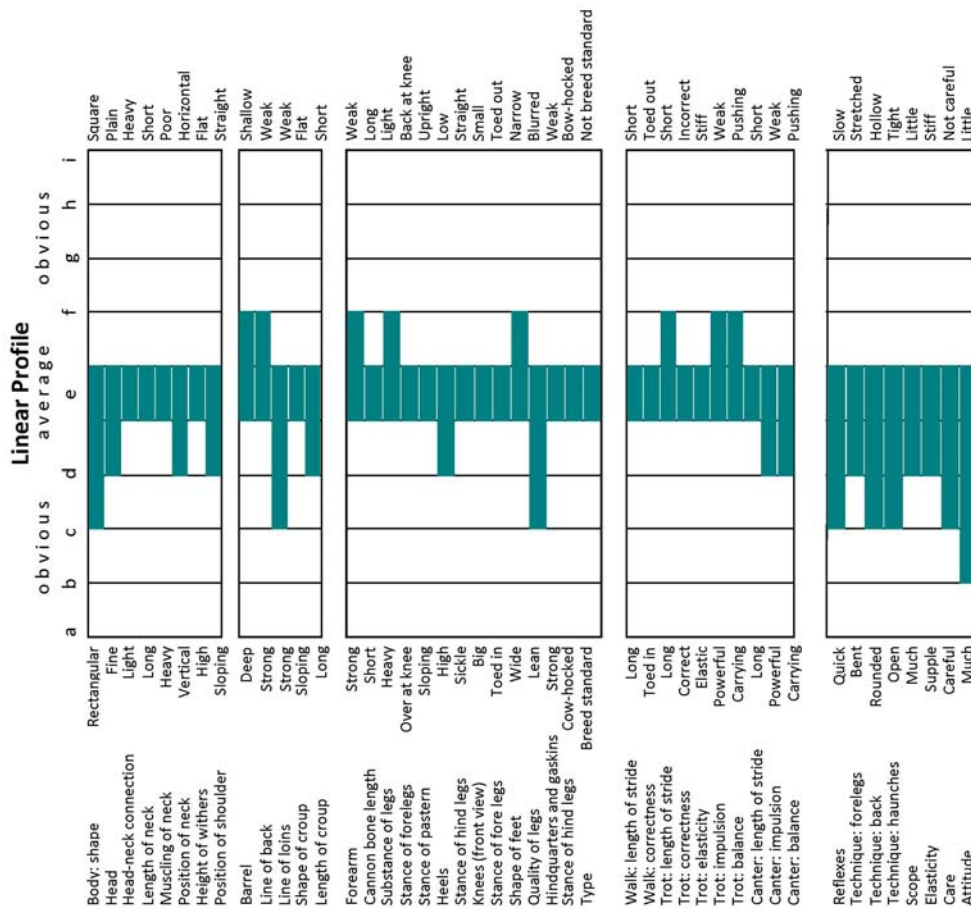

Profiled: 12/03/2011

372414005108370

CARRABAWN CROSS