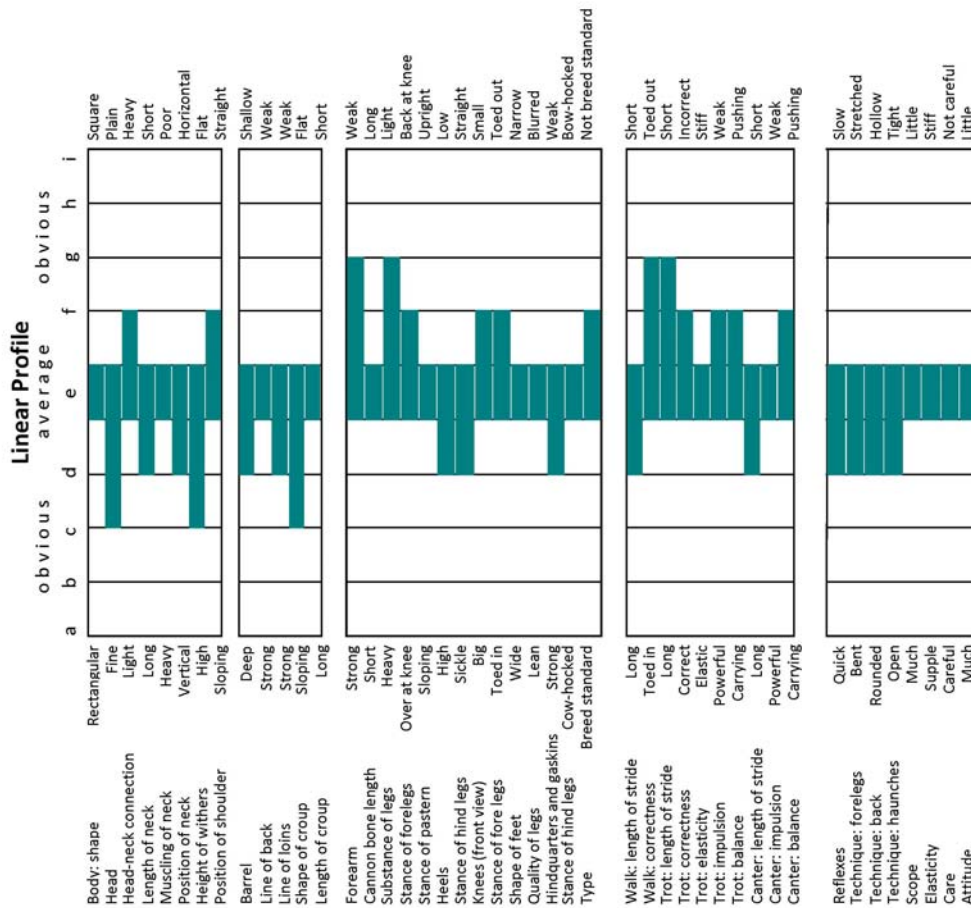

Breeder: Eddie Murphy.
Owned by: Frank Healy, Rossfinch, Ballinahinch, Birdhill, Co Tipperary.
Service Fee: On application.
Telephone: 061 379197. Mobile: 087 2671005.
Web: fhealy39@gmail.com

0 Coverings in 2010. 1 Covering in 2011.
0 Foals registered in total.

Profiled: 12/04/2010

372414004485177

THE SWARTY HERO