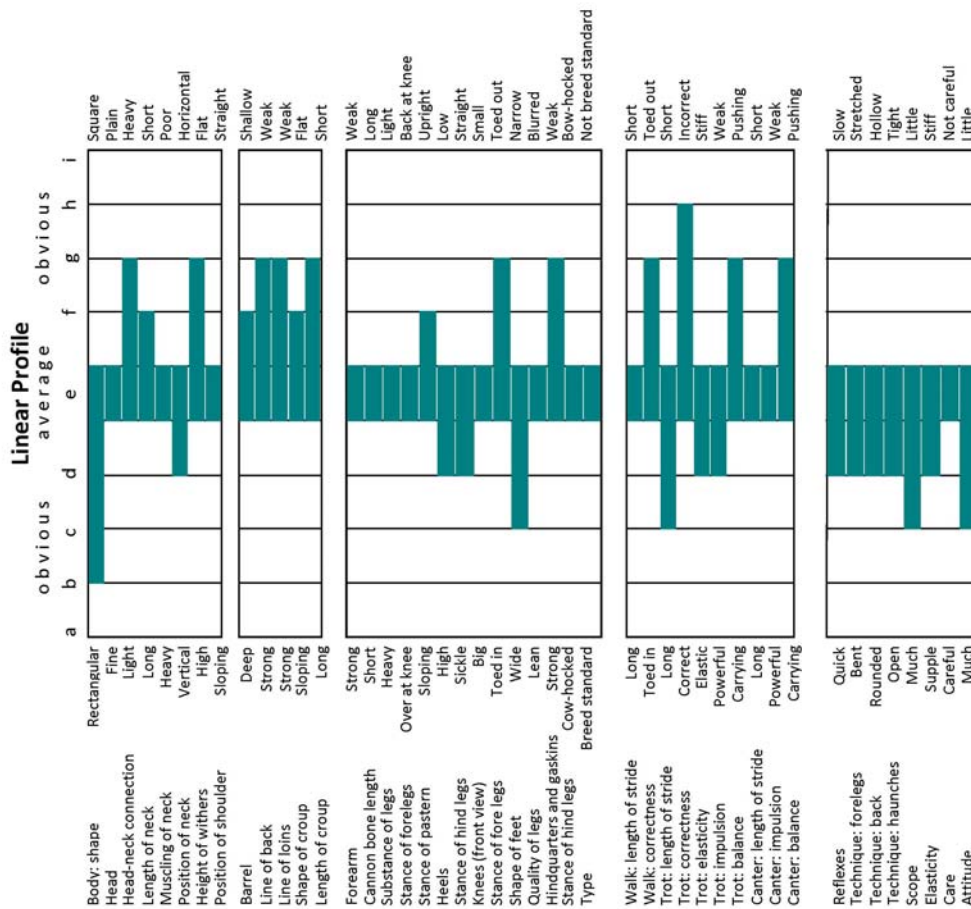

Breeder: D Paul.
Owned by: John J Forrest, Clogga, Mooncoin, Co Kilkenny.
Service Fee: €250.
Telephone: 051 895818. Mobile: 087 7401522.
Web: joanmforrest@eircom.net

1 Covering in 2011, 1 Foal registered in 2012 (1 Filly).
1 Foal registered in total (1 Filly).

Profiled: 12/03/2011

8260341010035

HUNTINGFIELD SUNNY C