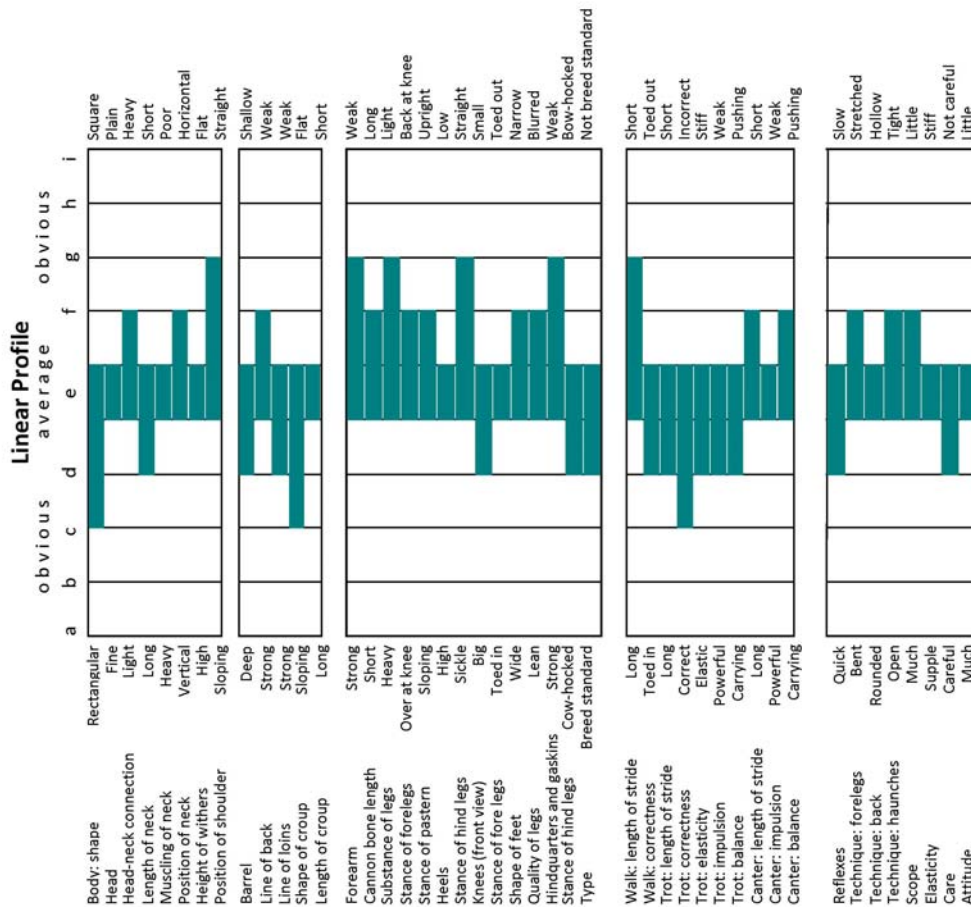

1 Covering in 2010, 1 Foal registered in 2011 (1 Filly).
2 Coverings in 2011, 1 Foal registered in 2012 (1 Colt).
2 Foals registered in total (1 Colt, 1 Filly).

37241400423218 Profiled: 12/04/2010

CASNOVA

Linear Profile