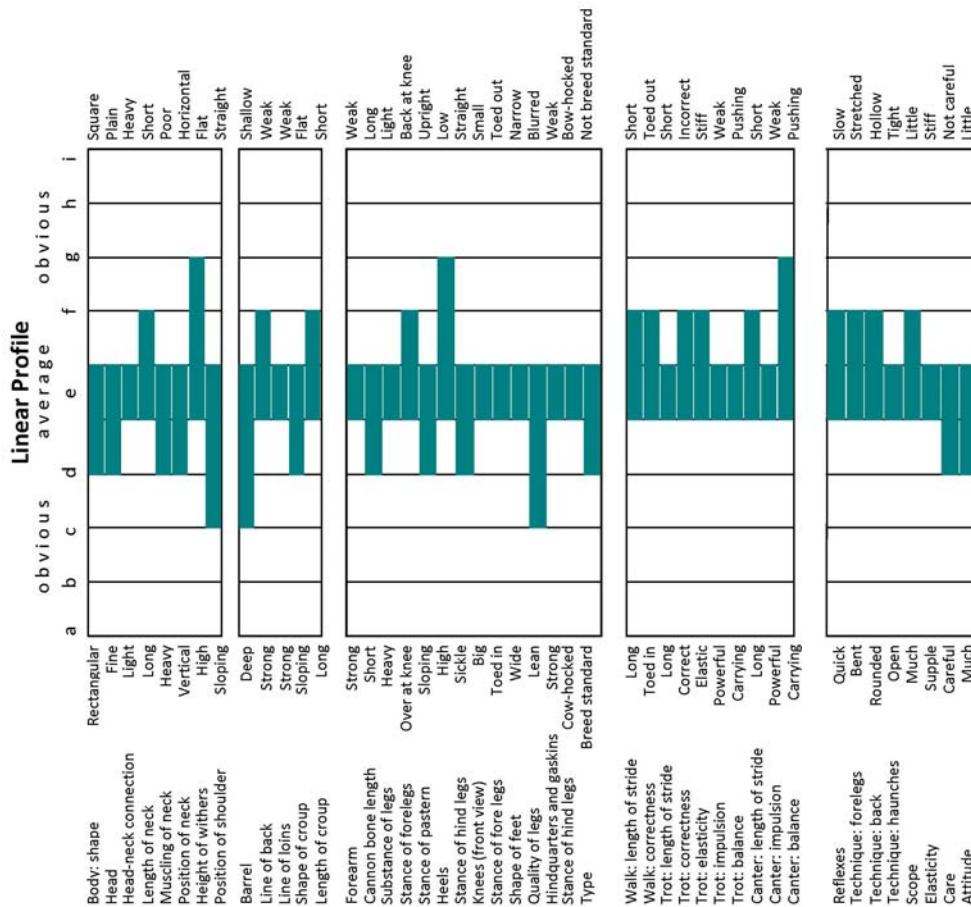

This stallion is available for AI.

36 Coverings in 2010, 27 Foals registered in 2011 (13 Colts, 14 Fillies).
40 Coverings in 2011, 32 Foals registered in 2012 (14 Colts, 18 Fillies).
60 Foals registered in total (27 Colts, 33 Fillies).

372414002374026 Profiled: 14/04/2010

FINTAN HIMSELF