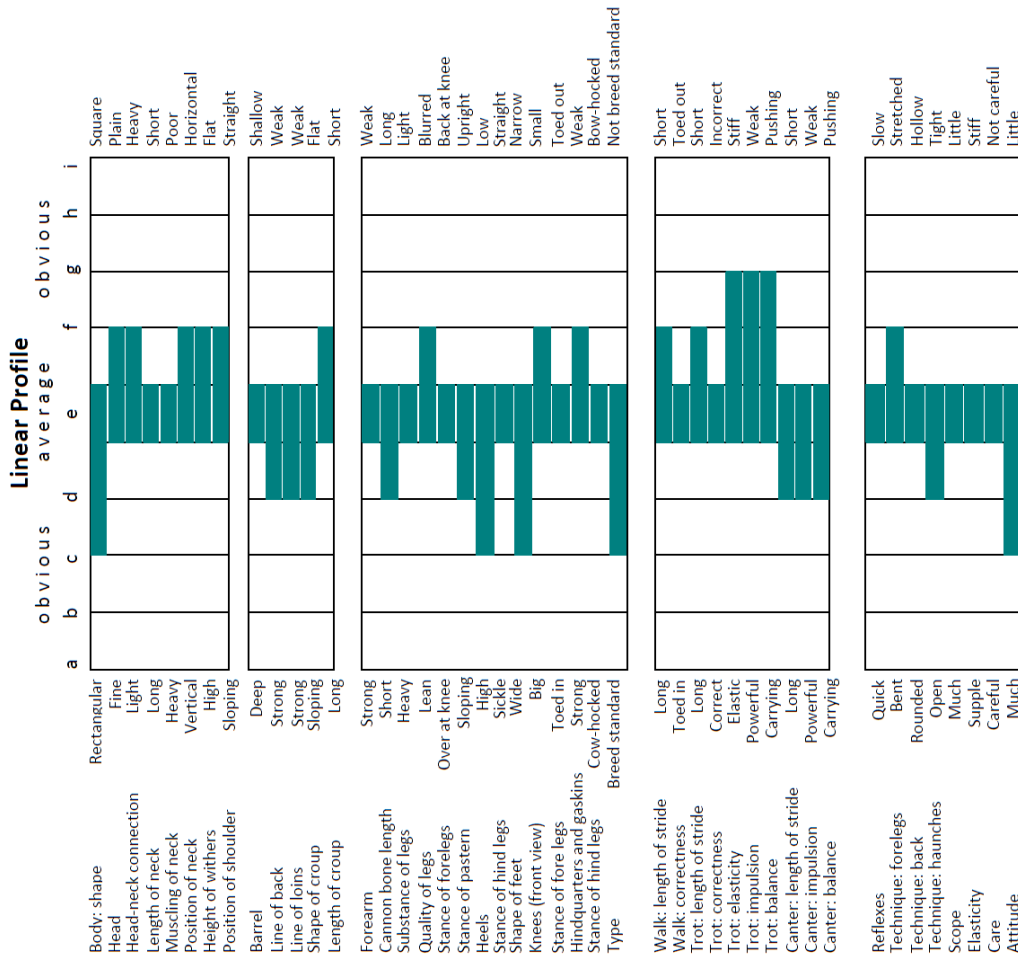

INSPECTION SCORES

	Conformation: /100	Type: /100	Movement: /100	Athleticism: /100
Min. Required Score	70	65	70	65
Points awarded on inspection	70	75	65	66.25
Pedigree bonus points awarded	--	--	5	--
Total Score	70	75	70	66.25

372414005239972 Profiled: 13/03/2013