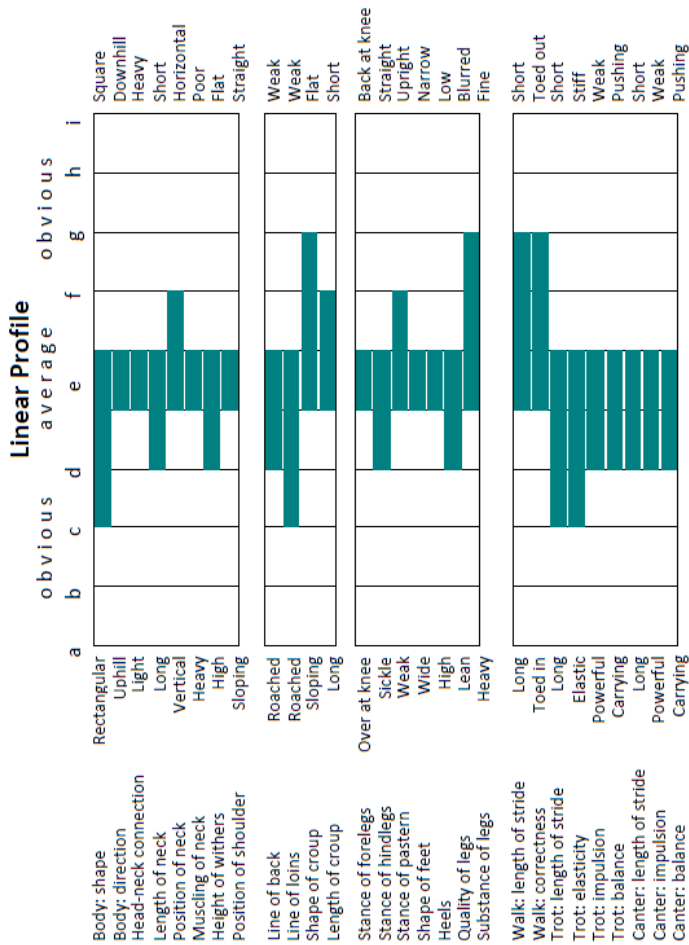

This stallion was approved following linear profiling by Horse Sport Ireland as he had met the progeny showjumping performance criteria. The stallion passed the Irish Horse Board stallion veterinary examination and x-ray requirements.

Inspection Panel Summary: A quality rectangular horse, showing good presence, length of rein and foreleg, but light of bone. He displayed an active, light trot and a good balanced canter, covering ground with engagement.

Coverings in 2010, 24 Foals registered in 2011 (12 Colts, 12 Fillies).
27 Coverings in 2011, 24 Foals registered in 2012 (16 Colts, 8 Fillies).
168 Foals registered in total (93 Colts, 74 Fillies).

Profiled: 12/03/2013

2962693

COBRA