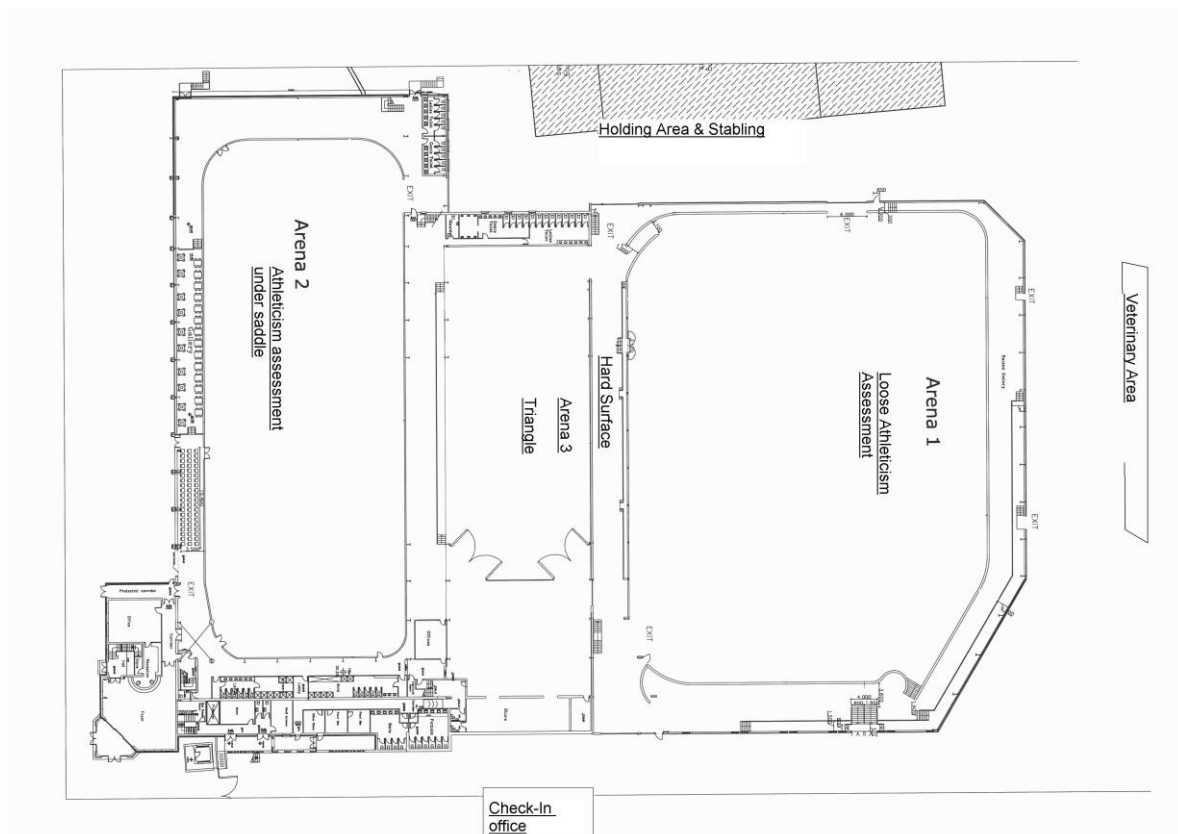

Inspection of ISH Stage 2 stallions on 20.04.2016 will commence at 10am.

CAVAN EQUESTRIAN CENTRE

20th April 2016

STALLION SELECTIONS

09.00am	(20) AVALON 224 2002 HOLST	By ALOUBE Z (HANN) out of FAYENCE (HOLST) by COR DE LA BRYERE (SF) THE STALLION COMPANY
09.00am	(27) HALLOWBERRY CRUZ 4347444 2006 ISH	By CRUISING (ISH) out of CALCUTTA CLOVER (ISH) by CLOVER HILL (ID C1) CAROLINE BYRNE
09.00am	(34) UDANCER HERO 2001 KWPN	By DANCER PRINCE (TB) out of FEMKE P (KWPN) by VOLTAIRE (WESTF) LUC HENRY & DAVID MOLLOY
10.00am	(23) CRUISING FOR CHICS 4648356 2006 ISH	By CRUISING (ISH) out of ERICS CLOVER (ISH) by CLOVER HILL (ID C1) LIAM LYNSKEY
10.00am	(25) FTS ELLIOT 10084014 2009 KWPN	By CICERO Z VAN PAEMAL BWP out of PLY MOUTH (KWPN) by LANCELOT (KWPN) NICOLA FITZGIBBON
10.00am	(30) KINGSHIP COURCEL 5375577 2011 ISH	By DOW JONES COURCEL (SF) out of PORSCH LADY (ISH) by PORSCH (BWP) FRANCES HORGAN