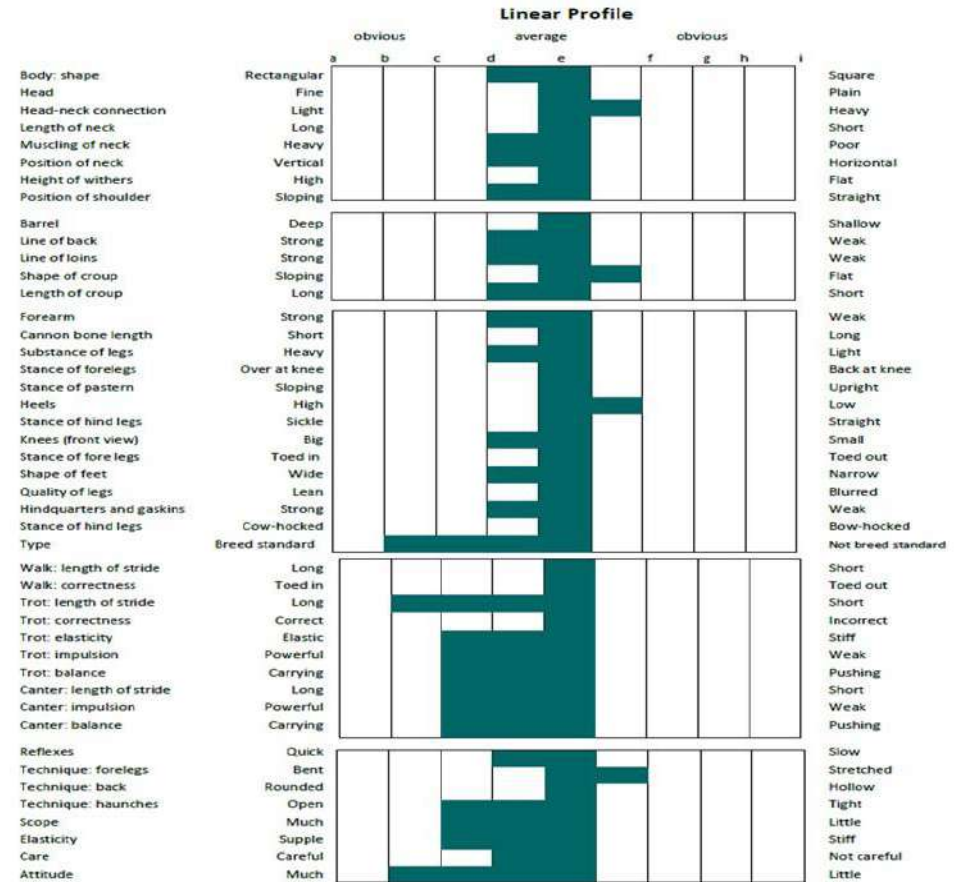

**Selection panel summary:**

Kilmovee White Lion is an attractive horse with a strong topline, correct limbs and is nicely proportioned. He is true to type, showing very strong Irish Draught characteristics. He is correct and active in walk and trot.