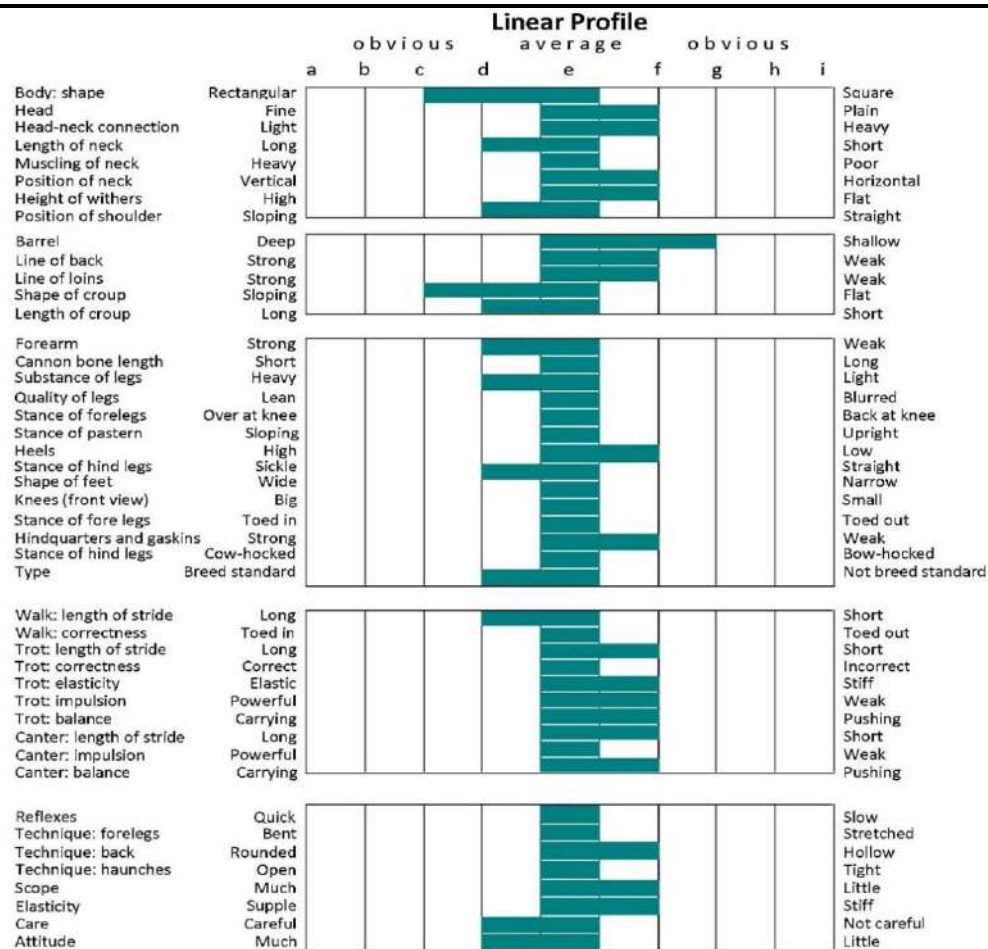

This stallion was classified as Class 1 following selection by Horse Sport Ireland having passed the Horse Sport Ireland stallion veterinary examination and x-ray requirements.

Year Classified: 2016