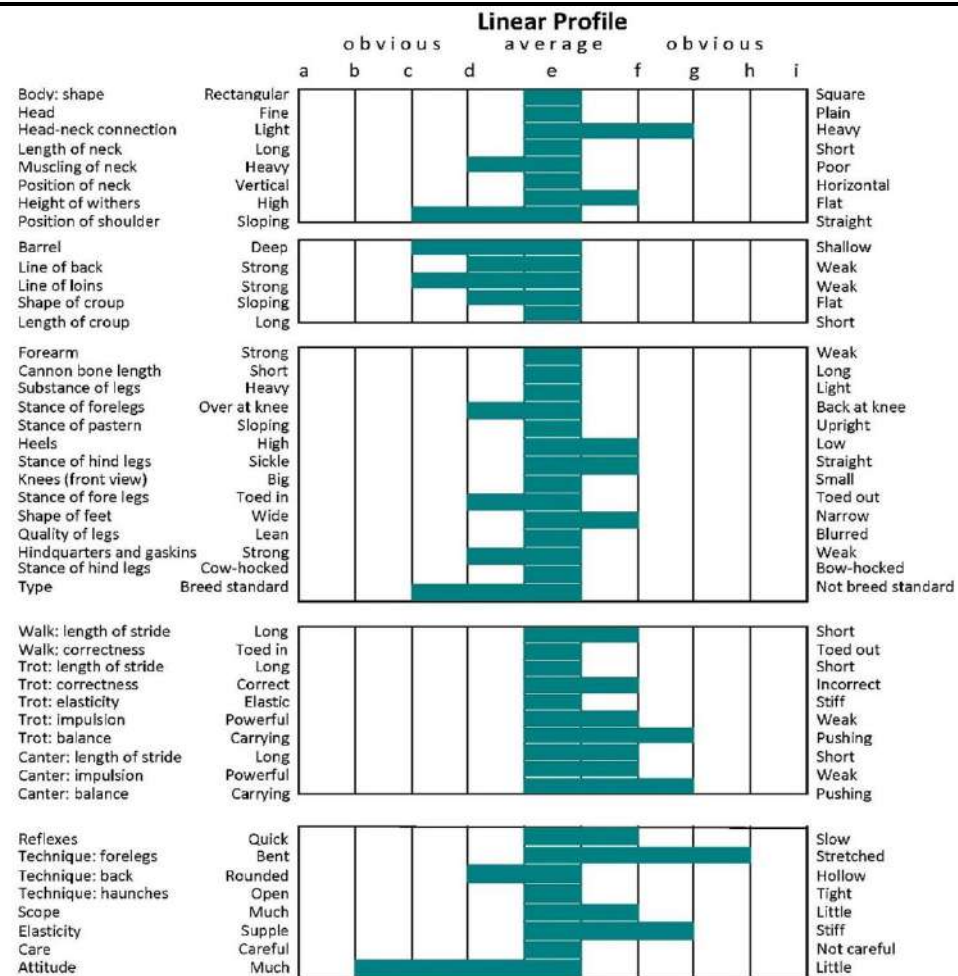

This stallion was classified as Class 1 following selection by Horse Sport Ireland. The stallion passed the Horse Sport Ireland stallion veterinary examination and x-ray requirements.

Year Classified: 2012