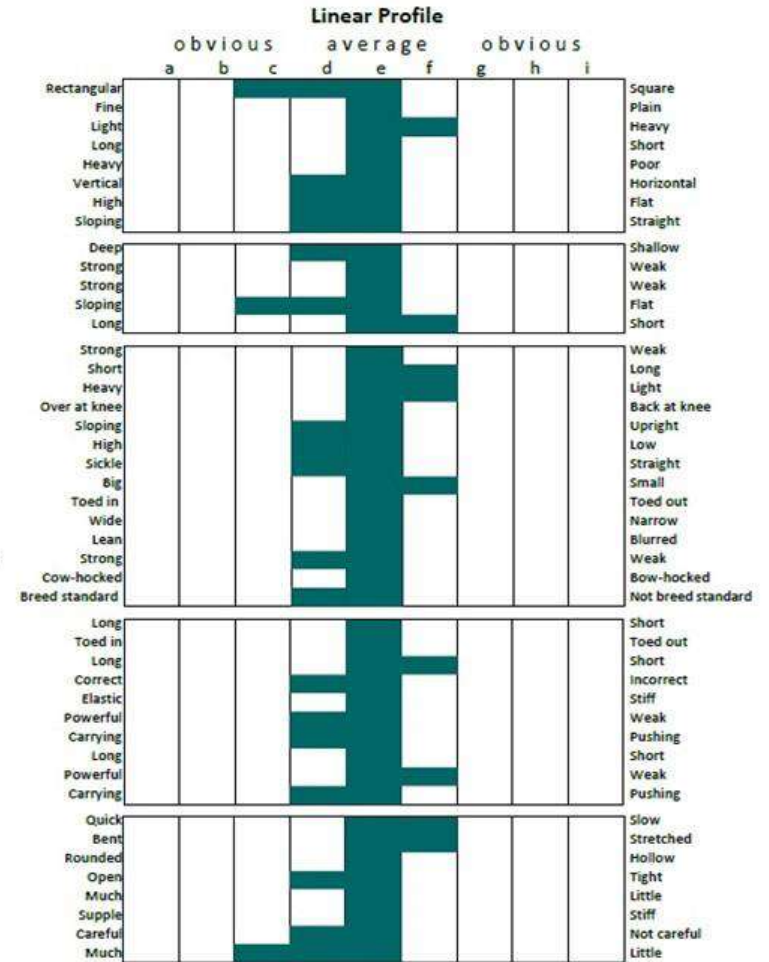

Scan below for Gold Merit Presentation Video:

- Body: shape
- Head
- Head-neck connection
- Length of neck
- Muscling of neck
- Position of neck
- Height of withers
- Position of shoulder
- Barrel
- Line of back
- Line of loins
- Shape of croup
- Length of croup
- Forearm
- Cannon bone length
- Substance of legs
- Stance of forelegs
- Stance of pastern
- Heels
- Stance of hind legs
- Knees (front view)
- Stance of fore legs
- Shape of feet
- Quality of legs
- Hindquarters and gaskins
- Stance of hind legs
- Type
- Walk: length of stride
- Walk: correctness
- Trot: length of stride
- Trot: correctness
- Trot: elasticity
- Trot: impulsion
- Trot: balance
- Canter: length of stride
- Canter: impulsion
- Canter: balance
- Reflexes
- Technique: forelegs
- Technique: back
- Technique: haunches
- Scope
- Elasticity
- Care
- Attitude