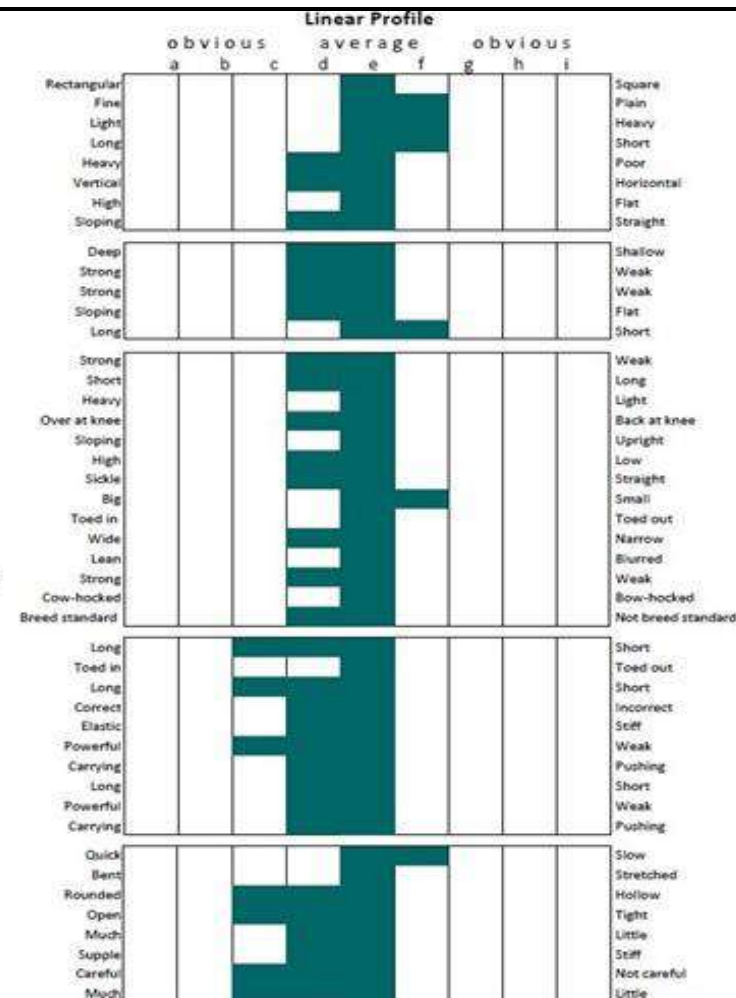

This stallion was classified as Class 1 following selection by Horse Sport Ireland. The stallion passed the Horse Sport Ireland stallion veterinary examination and x-ray requirements.

Year Classified: 2017