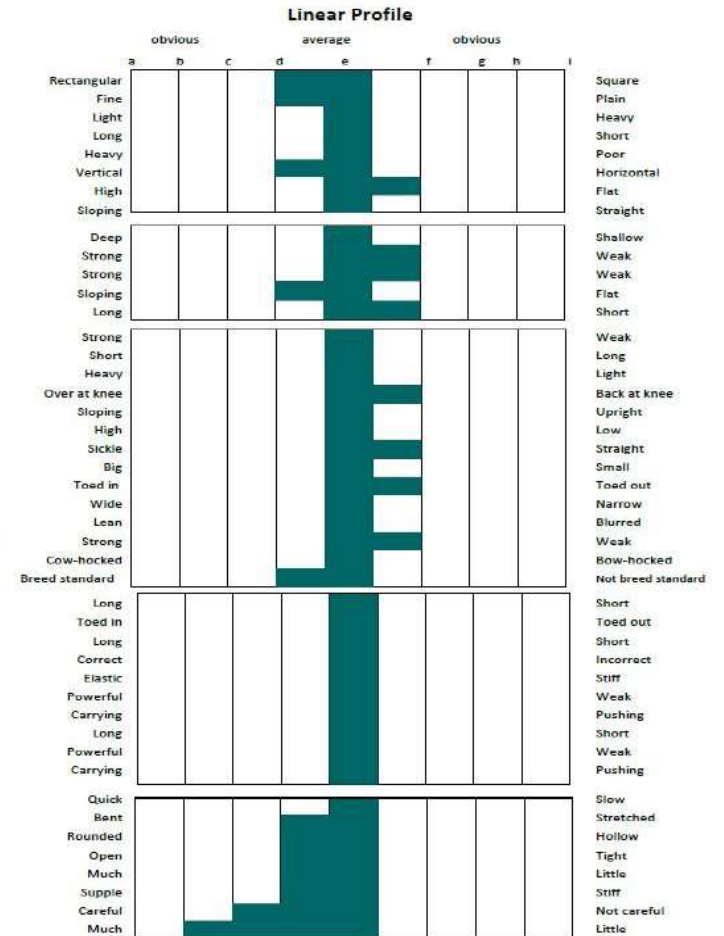

Breeder: Shane Connolly, Co. Cork

Standing with: Sean O'Sullivan, Lissyscremin, Bandon, Co. Cork. P72 TC96

Mobile: 0876104731. Email: seanosullivan711@gmail.com

Scan below for Classification Video:

- Body: shape
- Head
- Head-neck connection
- Length of neck
- Muscling of neck
- Position of neck
- Height of withers
- Position of shoulder
- Barrel
- Line of back
- Line of loins
- Shape of croup
- Length of croup
- Forearm
- Cannon bone length
- Substance of legs
- Stance of forelegs
- Stance of pastern
- Heels
- Stance of hind legs
- Knees (front view)
- Stance of fore legs
- Shape of feet
- Quality of legs
- Hindquarters and gaskins
- Stance of hind legs
- Type
- Walk: length of stride
- Walk: correctness
- Trot: length of stride
- Trot: correctness
- Trot: elasticity
- Trot: impulsion
- Trot: balance
- Canter: length of stride
- Canter: impulsion
- Canter: balance
- Reflexes
- Technique: forelegs
- Technique: back
- Technique: haunches
- Scope
- Elasticity
- Care
- Attitude