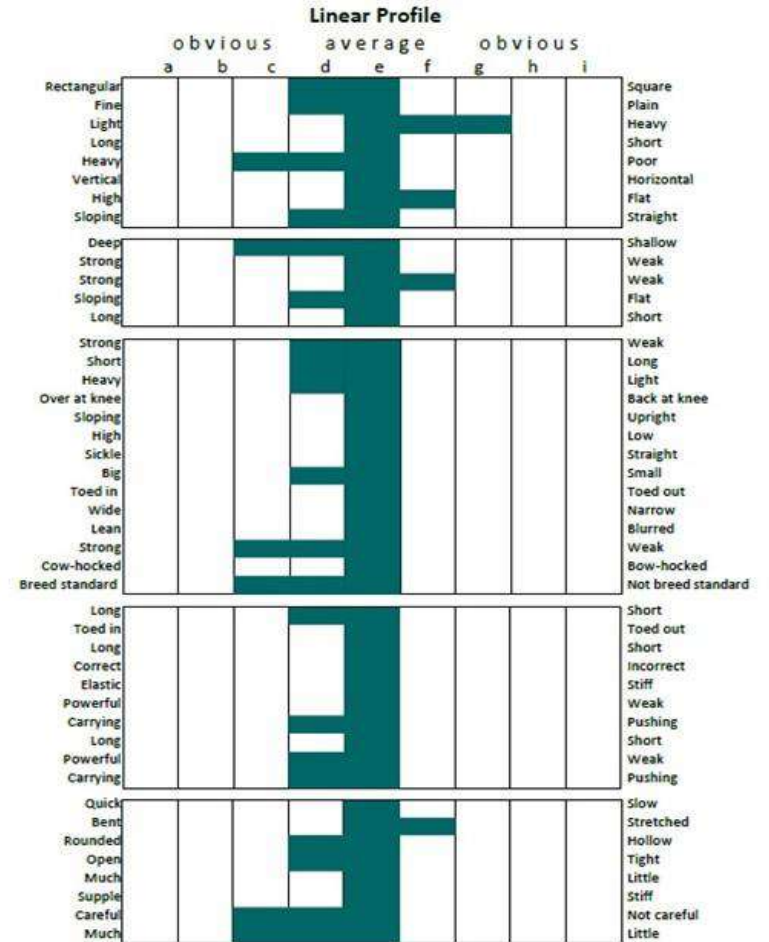

Selection panel summary: This is a balanced, correct, deep bodied horse with a slightly heavy head neck connection. He is true to type. He is correct and active in walk and trot. He is a little open in front but light off the ground.

This stallion was classified as Class 1 following selection by Horse Sport Ireland. The stallion passed the Horse Sport Ireland stallion veterinary examination and x-ray requirements.

Year Classified: 2020