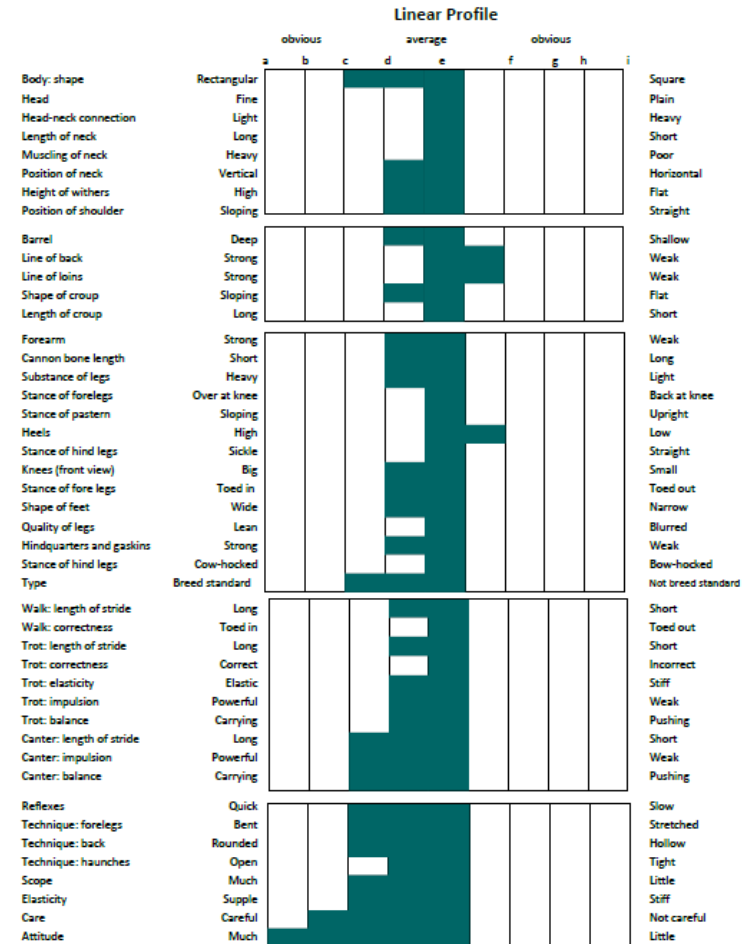

Selection panel summary: Abbeyward Zero has a very good front and he has a good, deep body with strong hindquarters and gaskins. He has very strong ID characteristics. He has good active paces and is correct in walk and trot. He is quick off the ground in his jump, displaying a good technique and scope. He also displays a very willing attitude.

This stallion was classified as Class 1 following selection by Horse Sport Ireland having passed the Horse Sport Ireland stallion veterinary examination and x-ray requirements.

Year Classified: 2026