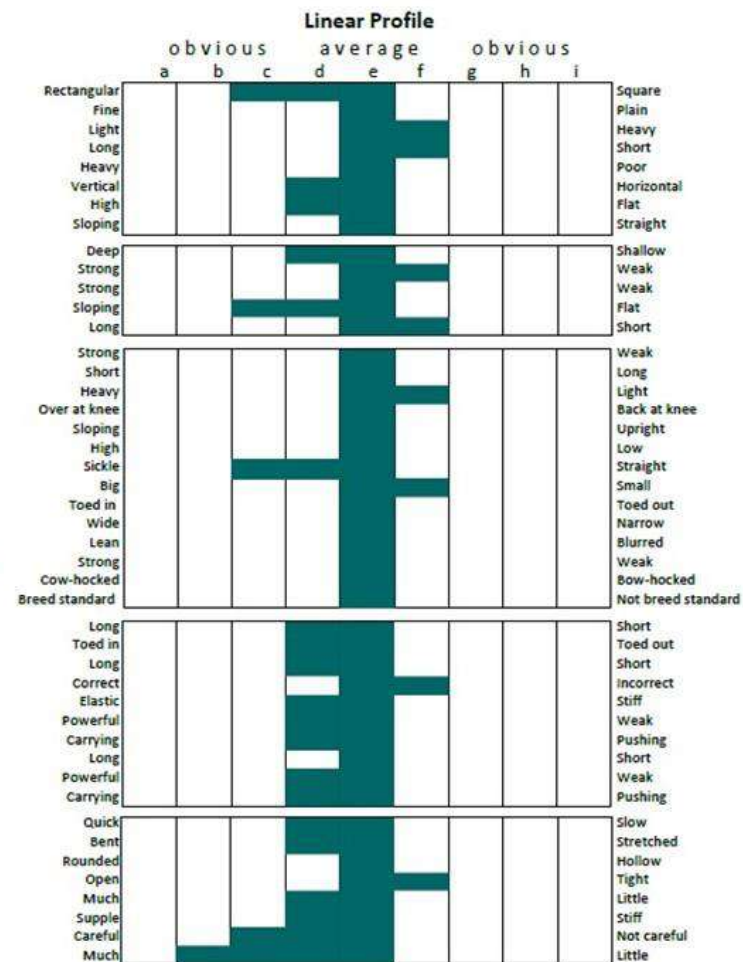

### ADDITIONAL MERITS

Irish Draught Horse Studbook	OP	PP
Dressage	Bronze	--

Body: shape  
 Head  
 Head-neck connection  
 Length of neck  
 Muscling of neck  
 Vertical  
 Height of withers  
 Position of shoulder  
 Barrel  
 Line of back  
 Line of loins  
 Shape of croup  
 Length of croup  
 Forearm  
 Cannon bone length  
 Substance of legs  
 Stance of forelegs  
 Stance of pastern  
 Heels  
 Stance of hind legs  
 Knees (front view)  
 Stance of fore legs  
 Shape of feet  
 Quality of legs  
 Hindquarters and gaskins  
 Stance of hind legs  
 Type  
 Walk: length of stride  
 Walk: correctness  
 Trot: length of stride  
 Trot: correctness  
 Trot: elasticity  
 Trot: impulsion  
 Trot: balance  
 Canter: length of stride  
 Canter: impulsion  
 Canter: balance  
 Reflexes  
 Technique: forelegs  
 Technique: back  
 Technique: haunches  
 Scope  
 Elasticity  
 Care  
 Attitude