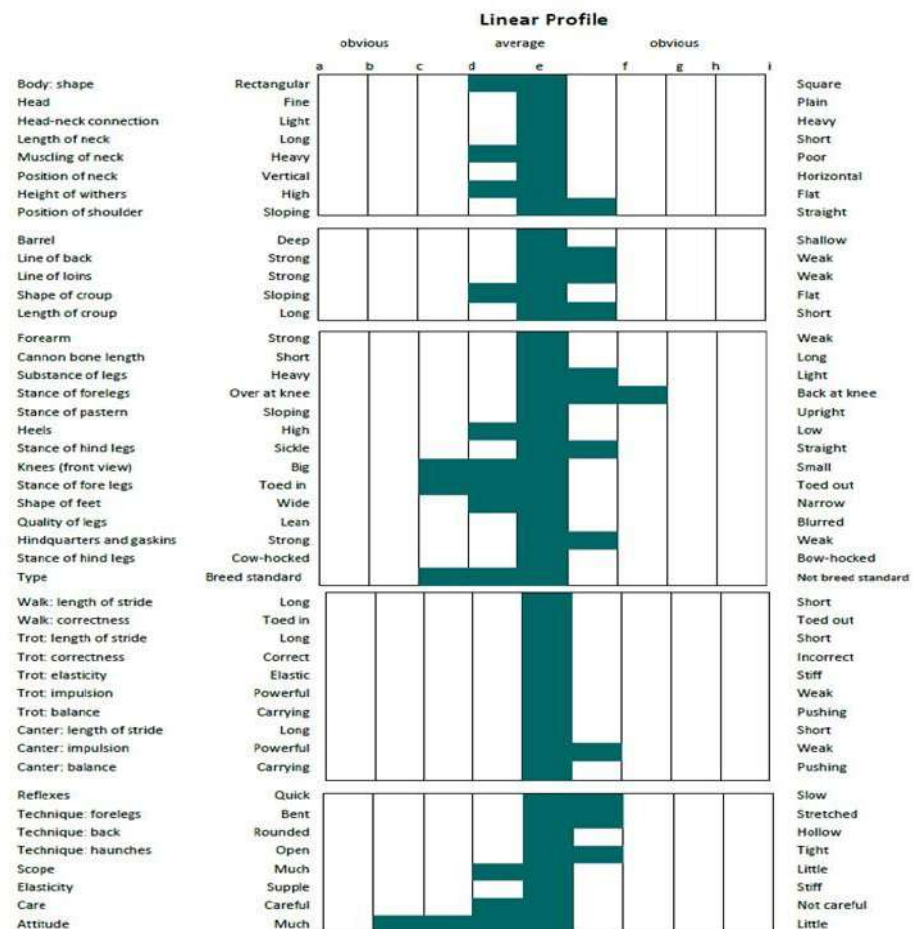

Selection panel summary: Coom View Highlander is a big horse with attractive outlook. He has a good front, nice head and good bone. He shows good Irish Draught characteristics. He shows an adequate and correct walk and trot. He showed sufficient athletic ability and a very good attitude to his work. He is a big traditional stamp of an Irish Draught.

This stallion was classified as Class 1 following selection by Horse Sport Ireland having passed the Horse Sport Ireland stallion veterinary examination and x-ray requirements.

Year Classified: 2025