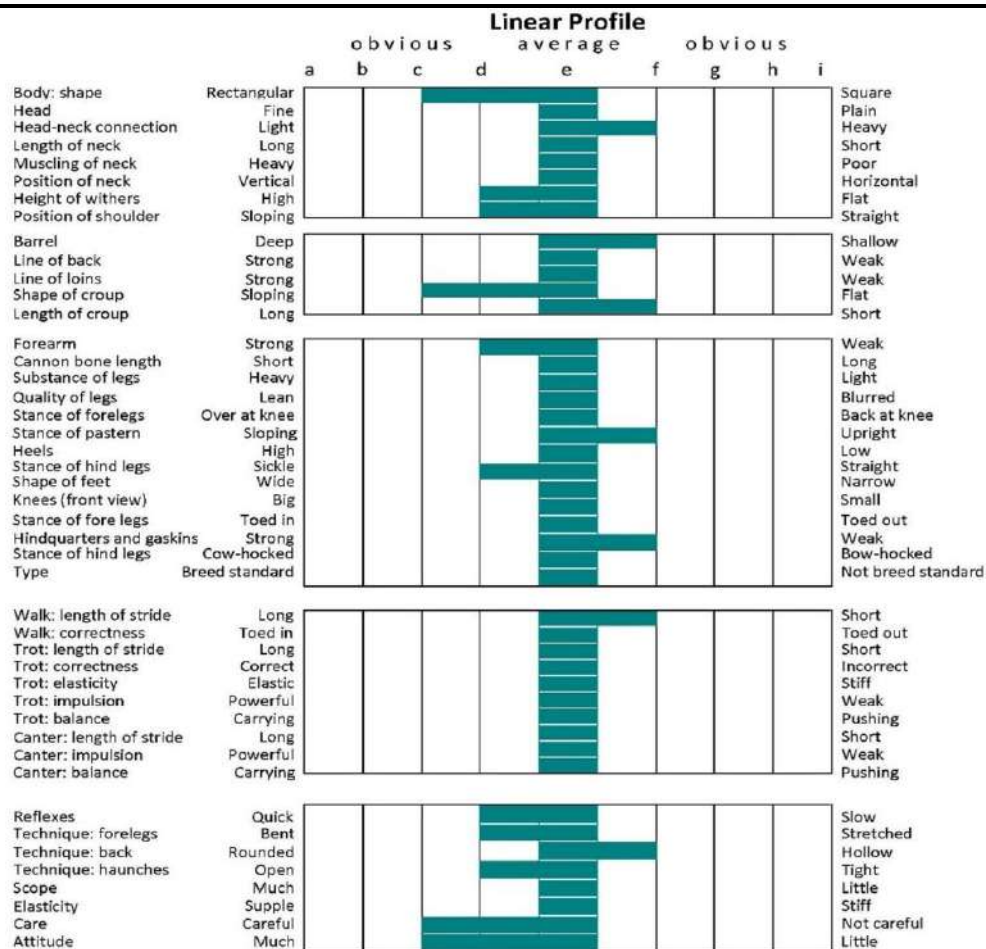

This stallion was classified as Class 1 following selection by Horse Sport Ireland. The stallion passed the Horse Sport Ireland stallion veterinary examination and x-ray requirements.

Year Classified: 2016