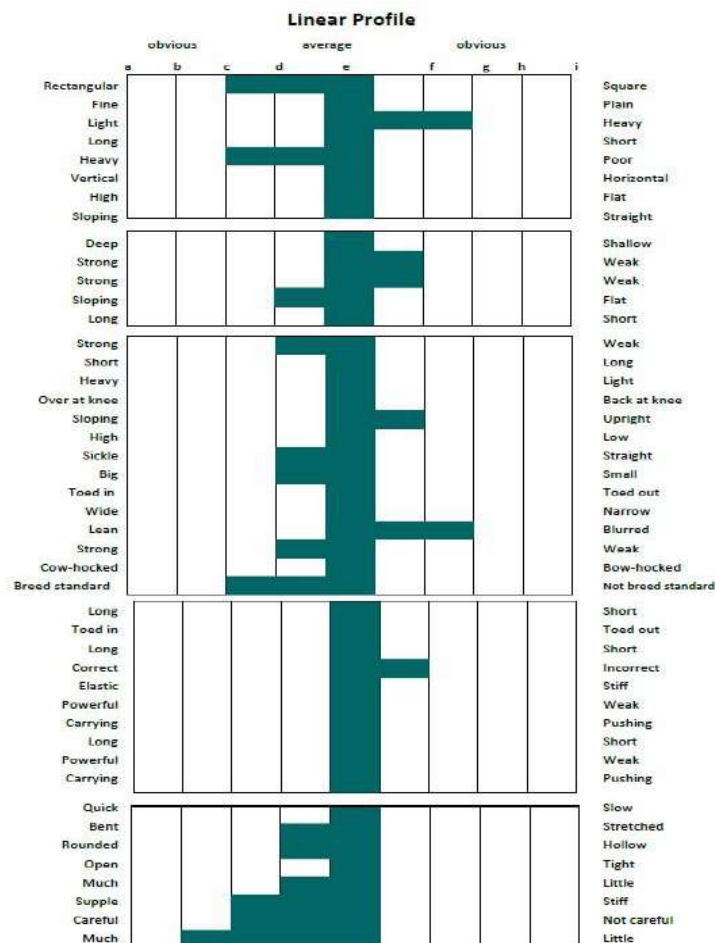

Body: shape  
 Head  
 Head-neck connection  
 Length of neck  
 Muscling of neck  
 Position of neck  
 Height of withers  
 Position of shoulder  
 Barrel  
 Line of back  
 Line of loins  
 Shape of croup  
 Length of croup  
 Forearm  
 Cannon bone length  
 Substance of legs  
 Stance of forelegs  
 Stance of pastern  
 Heels  
 Stance of hind legs  
 Knees (front view)  
 Stance of fore legs  
 Shape of feet  
 Quality of legs  
 Hindquarters and gaskins  
 Stance of hind legs  
 Type  
 Walk: length of stride  
 Walk: correctness  
 Trot: length of stride  
 Trot: correctness  
 Trot: elasticity  
 Trot: impulsion  
 Trot: balance  
 Canter: length of stride  
 Canter: impulsion  
 Canter: balance  
 Reflexes  
 Technique: forelegs  
 Technique: back  
 Technique: haunches  
 Scope  
 Elasticity  
 Care  
 Attitude