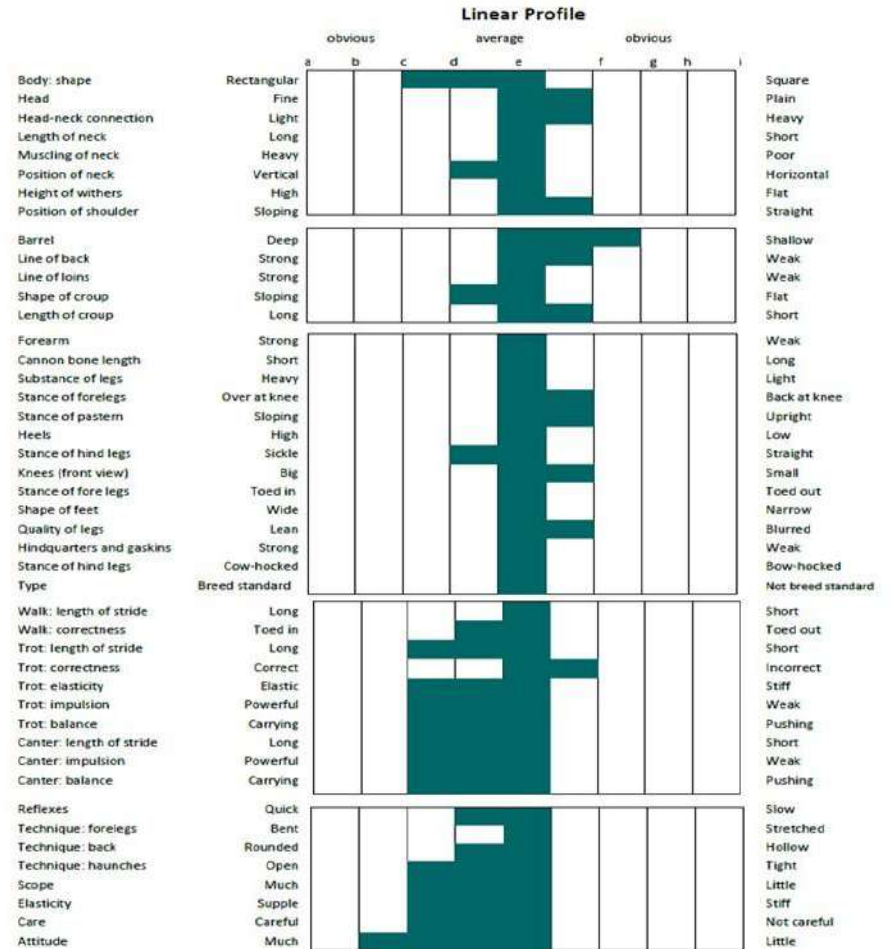

Selection panel summary: Fuerty Welcome Lad is long legged with shallow body. He has a pleasant head with a nice topline. He showed sufficient Irish Draught characteristics. He has a sufficient length of stride in walk and an active powerful ground covering trot. He showed an active balanced canter, and power and technique over the fence.

This stallion was classified as Class 1 following selection by Horse Sport Ireland. The stallion passed the Horse Sport Ireland stallion veterinary examination and x-ray requirements.

Year Classified: 2025