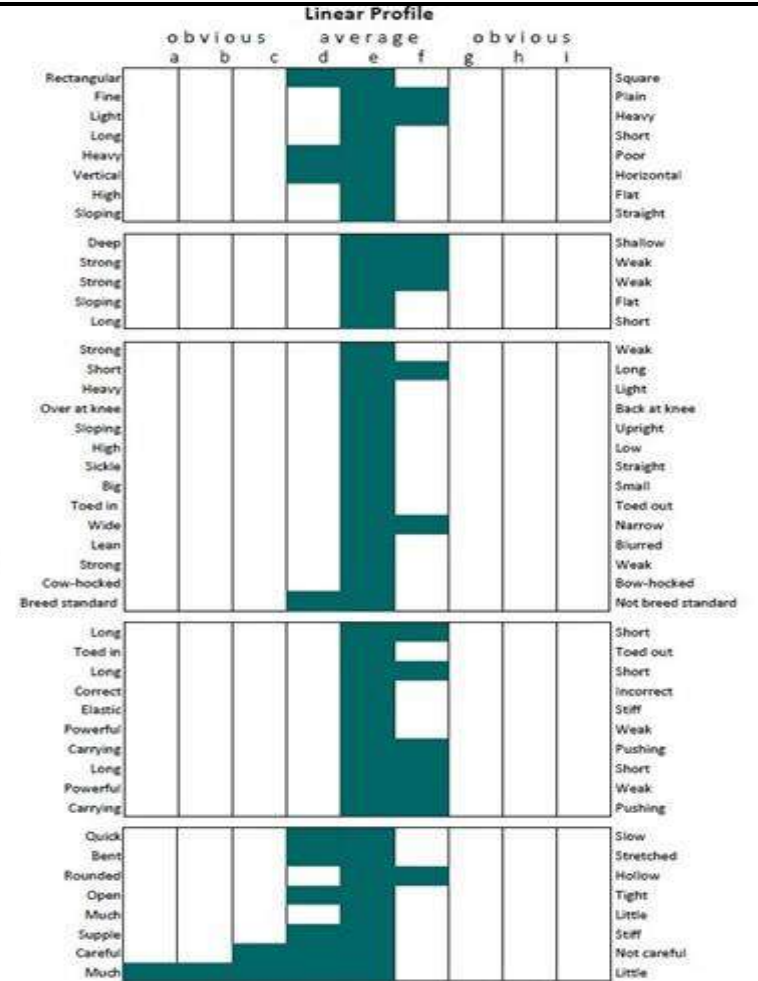

**Additional Merits:**

Irish Draught Horse Studbook	OP	PP
Showing	--	Gold

- Body: shape
- Head
- Head-neck connection
- Length of neck
- Muscling of neck
- Position of neck
- Height of withers
- Position of shoulder
- Barrel
- Line of back
- Line of loins
- Shape of croup
- Length of croup
- Forearm
- Cannon bone length
- Substance of legs
- Stance of forelegs
- Stance of pastern
- Heels
- Stance of hind legs
- Knees (front view)
- Stance of fore legs
- Shape of feet
- Quality of legs
- Hindquarters and gaskins
- Stance of hind legs
- Type
- Walk: length of stride
- Walk: correctness
- Trot: length of stride
- Trot: correctness
- Trot: elasticity
- Trot: impulsion
- Trot: balance
- Canter: length of stride
- Canter: impulsion
- Canter: balance
- Reflexes
- Technique: forelegs
- Technique: back
- Technique: haunches
- Scope
- Elasticity
- Care
- Attitude