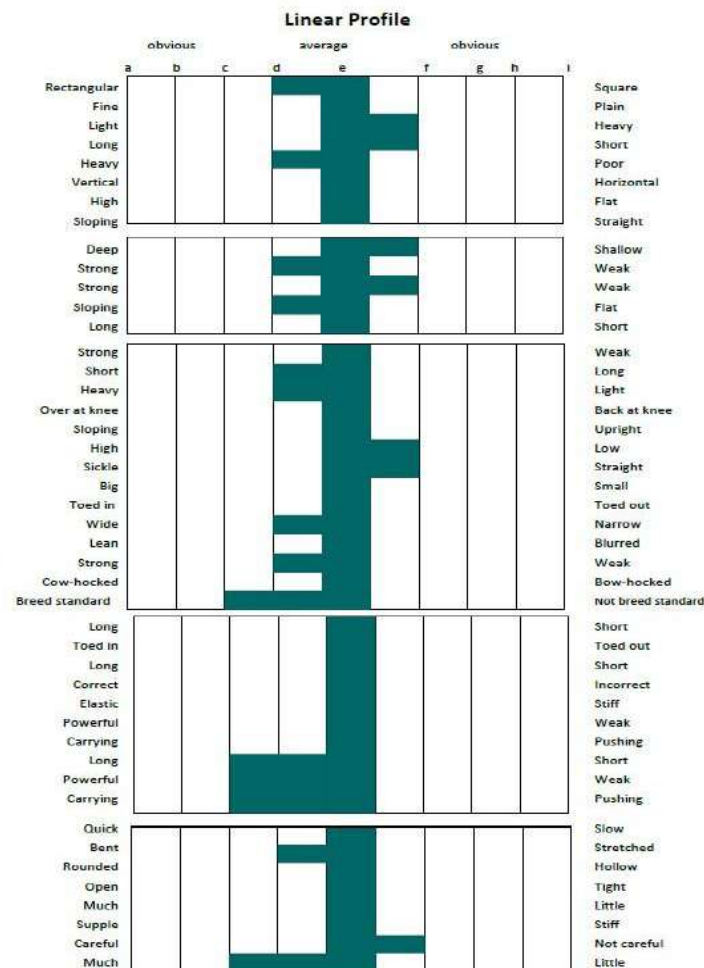

**Selection panel summary:** Castlegar Jack is a very correct, well proportioned stallion with good limbs. He is very true to type. He has a sufficient walk and trot and very balanced canter. He displayed sufficient technique and scope and a willing attitude.