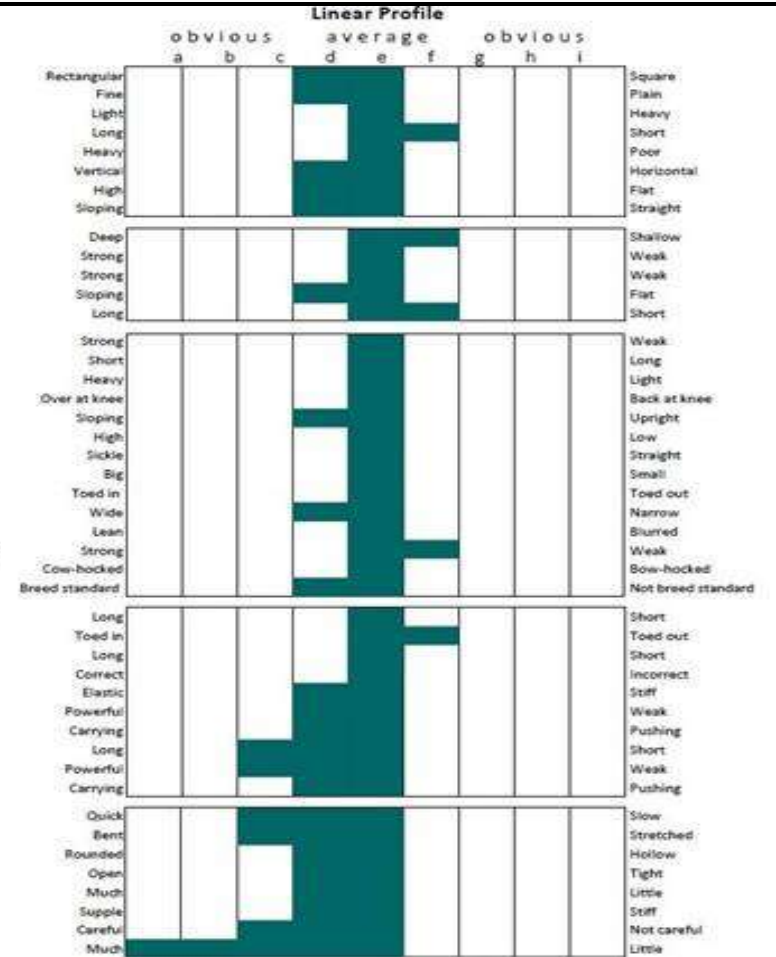

This stallion was classified as Class 1 following selection by Horse Sport Ireland having passed the Horse Sport Ireland stallion veterinary examination and x-ray requirements.

Year Classified: 2017