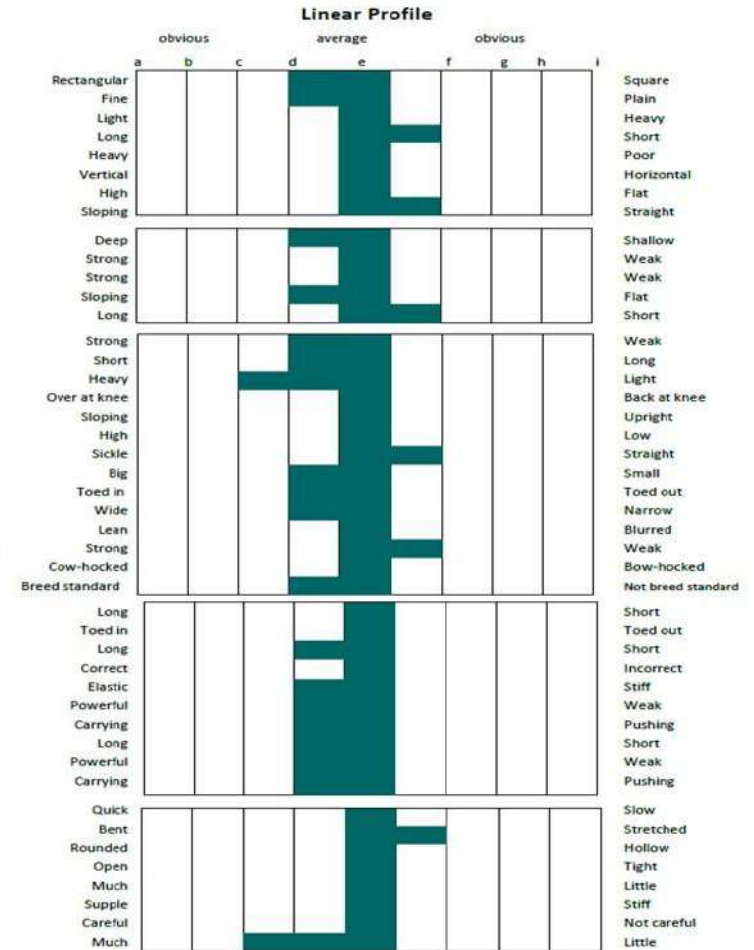

Breeder: John Foran, Co. Clare.

Owned by: Sophie Meehan, Ballymote, Co. Sligo.

Contact: 0862348969.

Scan below for Classification Video:

- Body: shape
- Head
- Head-neck connection
- Length of neck
- Muscling of neck
- Position of neck
- Height of withers
- Position of shoulder
- Barrel
- Line of back
- Line of loins
- Shape of croup
- Length of croup
- Forearm
- Cannon bone length
- Substance of legs
- Stance of forelegs
- Stance of pastern
- Heels
- Stance of hind legs
- Knees (front view)
- Stance of fore legs
- Shape of feet
- Quality of legs
- Hindquarters and gaskins
- Stance of hind legs
- Type
- Walk: length of stride
- Walk: correctness
- Trot: length of stride
- Trot: correctness
- Trot: elasticity
- Trot: impulsion
- Trot: balance
- Canter: length of stride
- Canter: impulsion
- Canter: balance
- Reflexes
- Technique: forelegs
- Technique: back
- Technique: haunches
- Scope
- Elasticity
- Care
- Attitude