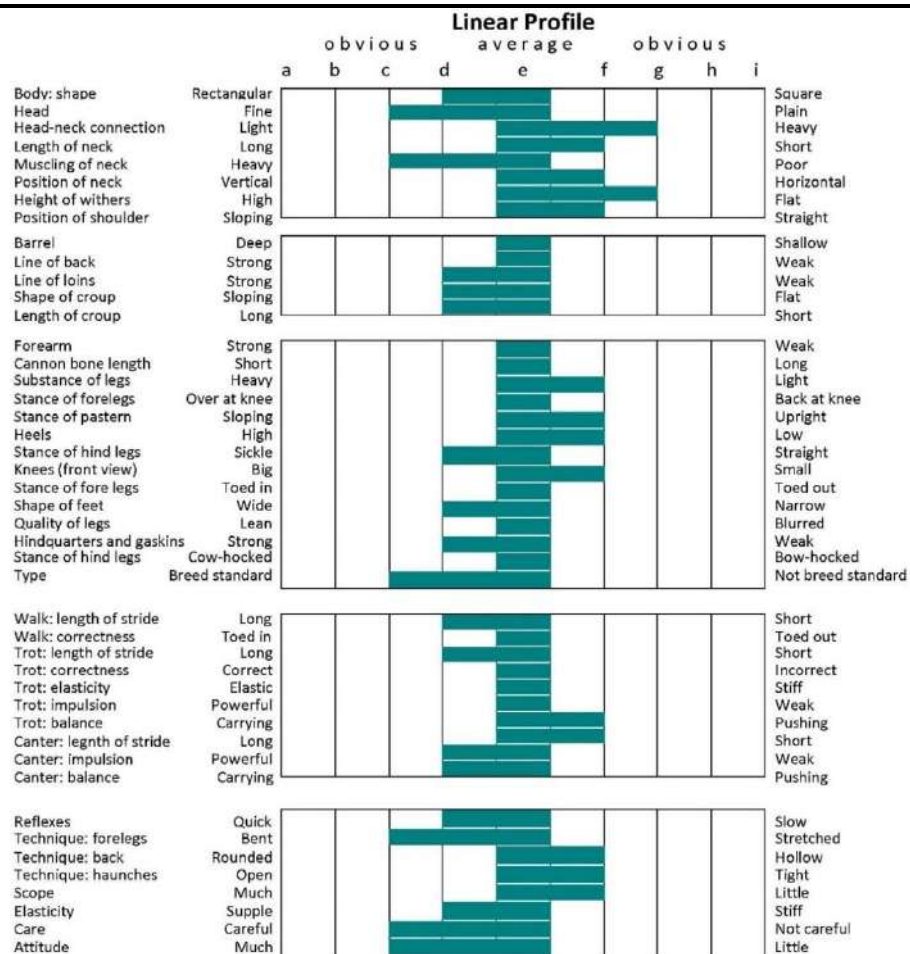

This stallion was classified as Class 1 following selection by Horse Sport Ireland having passed the Horse Sport Ireland stallion veterinary examination and x-ray requirements.

Year Classified: 2011