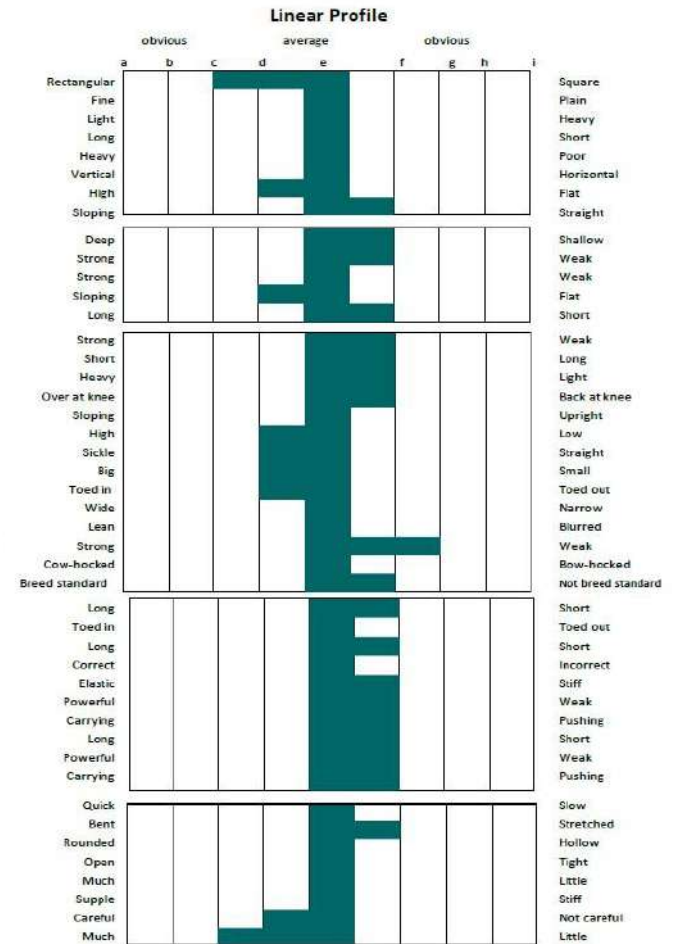

Selection panel summary: Lisnamore Bouncer is a little immature but has presence. He shows sufficient Irish Draught characteristics and is adequate in walk and trot. He shows a good attitude and some scope in his jumping.

This stallion was classified as Class 1 following selection by Horse Sport Ireland having passed the Horse Sport Ireland stallion veterinary examination and x-ray requirements.

Year Classified: 2026