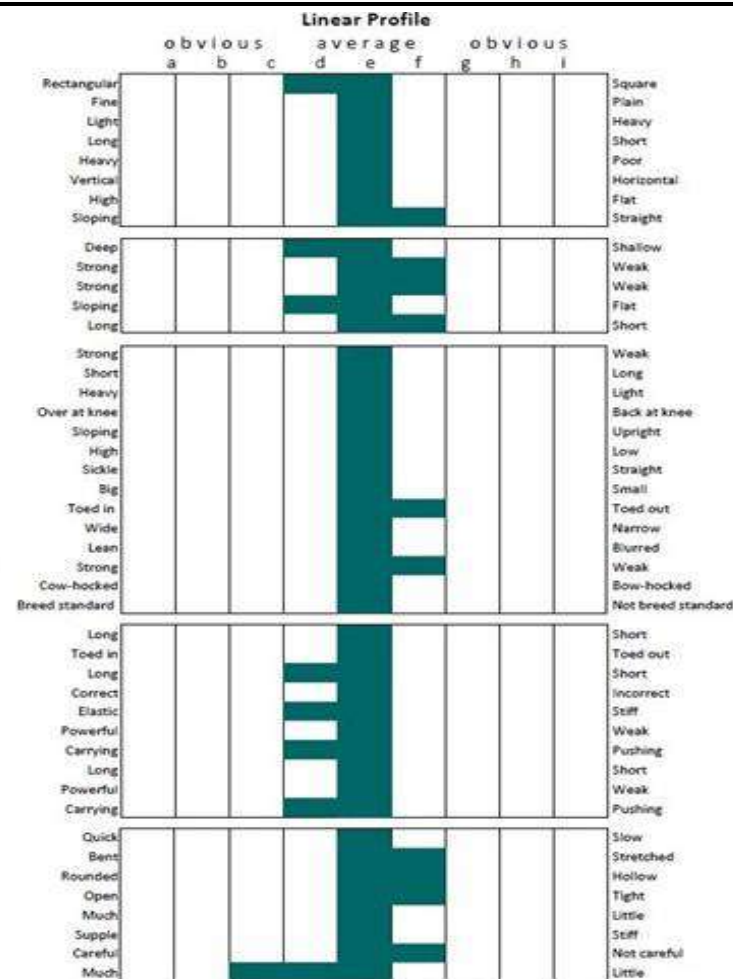

This stallion was classified as Class 1 following selection by Horse Sport Ireland. The stallion passed the Horse Sport Ireland stallion veterinary examination and x-ray requirements.

Year Classified: 2017