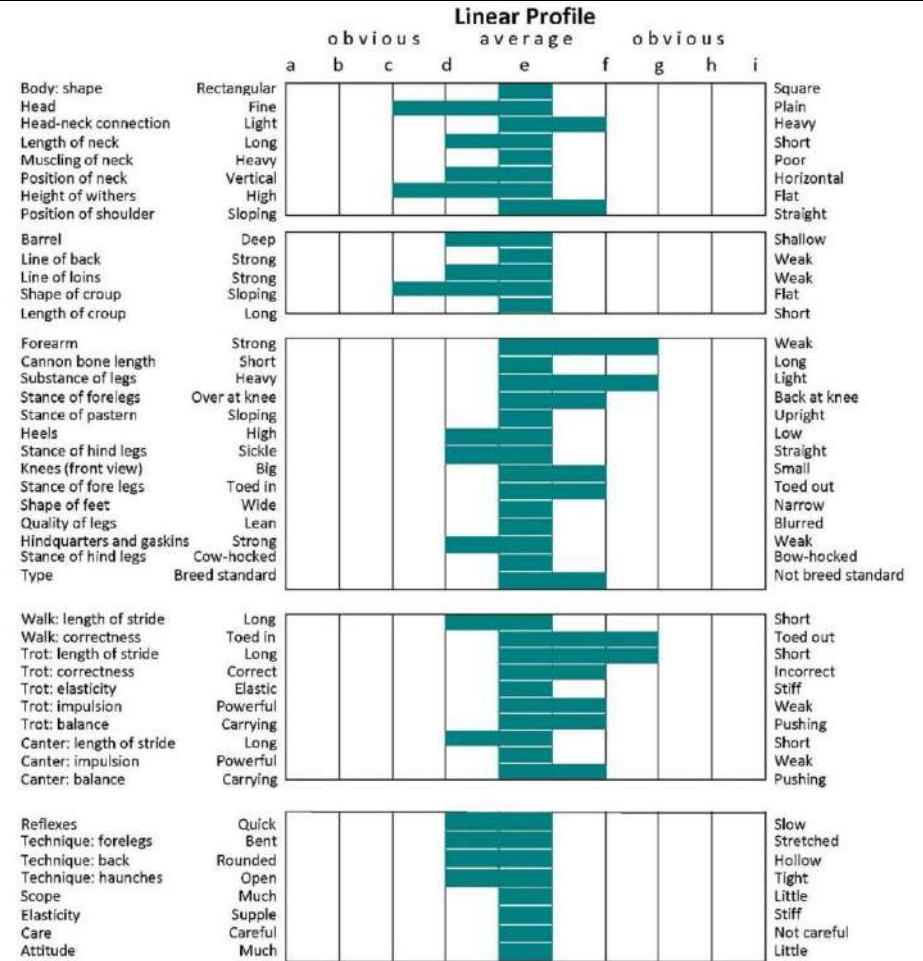

This stallion was classified as Class 1 following selection by Horse Sport Ireland. The stallion passed the Horse Sport Ireland stallion veterinary examination and x-ray requirements.

Year Classified: 2010