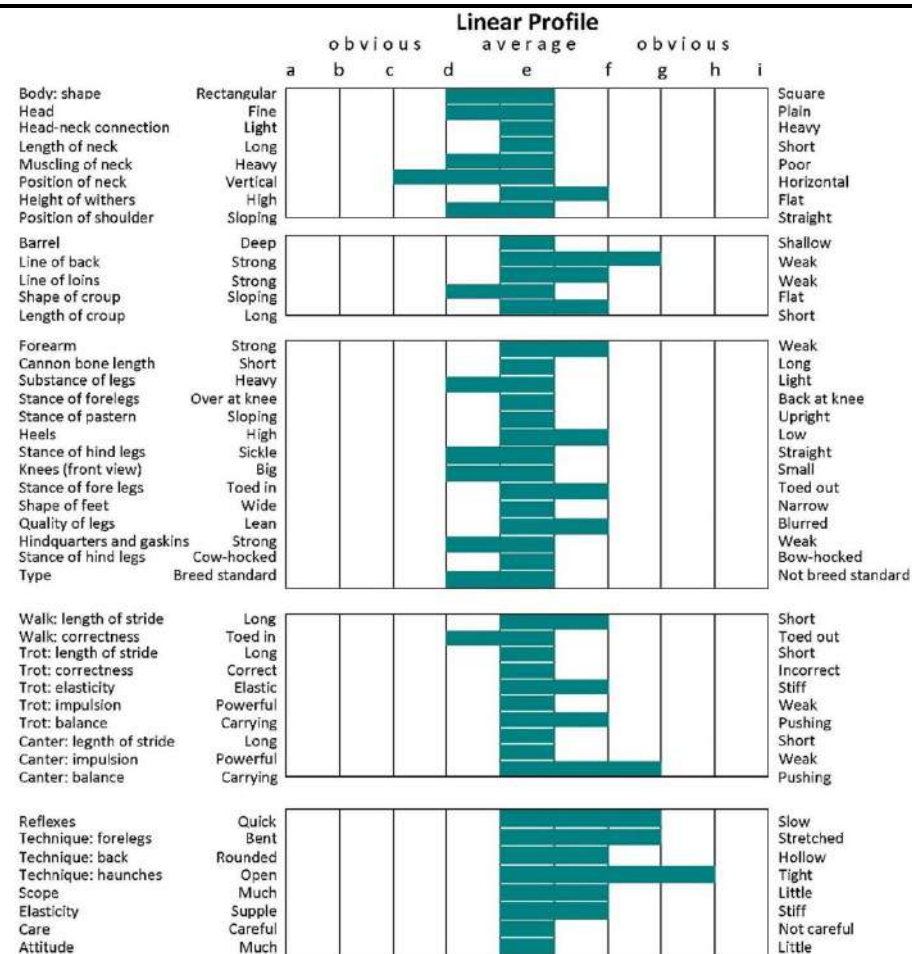

This stallion was classified as Class 1 following selection by Horse Sport Ireland having passed the Horse Sport Ireland stallion veterinary examination and x-ray requirements.

Year Classified: 2011