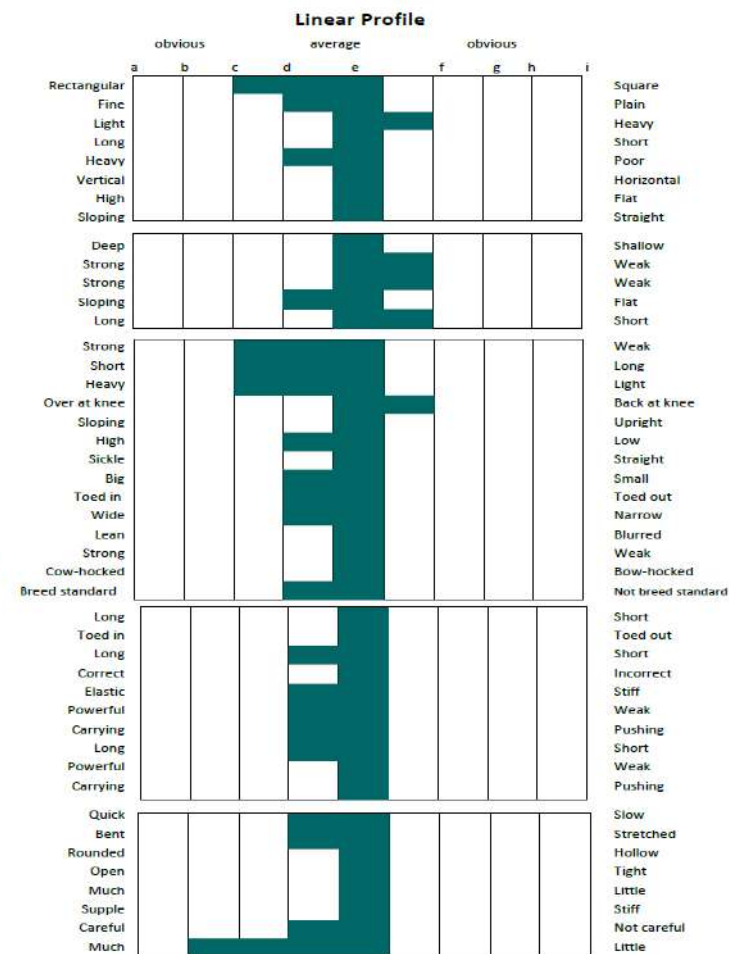

### Selection panel summary:

Baltydaniel Arthur is an attractive fronted horse with good bone. He has a nice short shin. He shows good true to type characteristics. He has a good active walk and good impulsion in trot. He showed good length of canter and showed sufficient athleticism. This stallion is a nice traditional type with bone and quality.