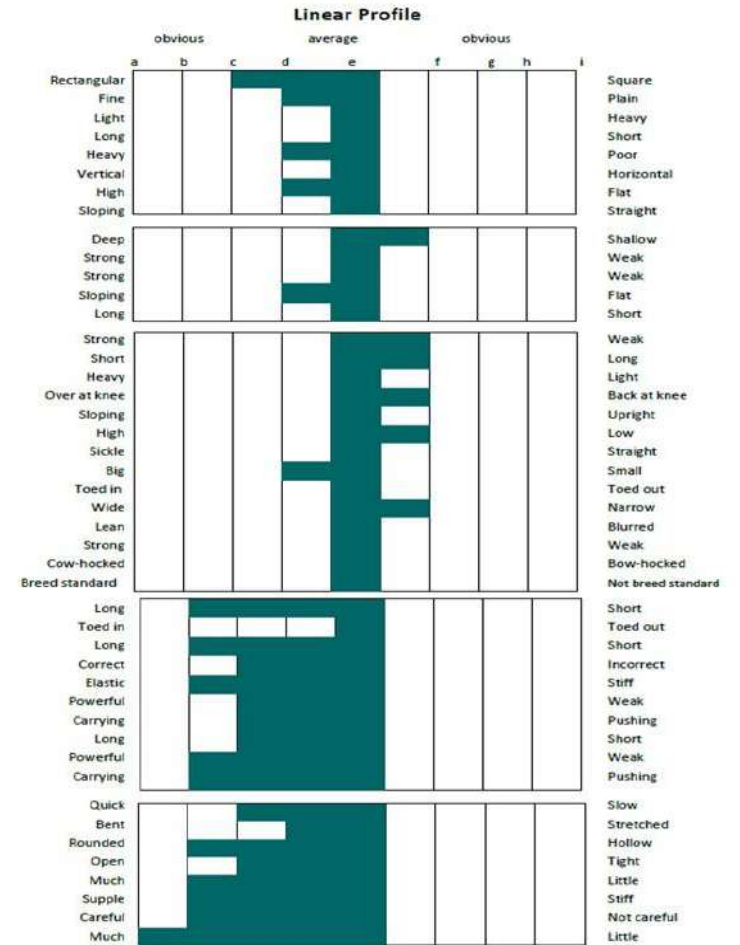

**Additional Merits**

Irish Draught Horse Studbook	OP	PP
Showjumping	Silver	--

Scan below for Classification Video:

- Body: shape
- Head
- Head-neck connection
- Length of neck
- Muscling of neck
- Position of neck
- Height of withers
- Position of shoulder
- Barrel
- Line of back
- Line of loins
- Shape of croup
- Length of croup
- Forearm
- Cannon bone length
- Substance of legs
- Stance of forelegs
- Stance of pastern
- Heels
- Stance of hind legs
- Knees (front view)
- Stance of fore legs
- Shape of feet
- Quality of legs
- Hindquarters and gaskins
- Stance of hind legs
- Type
- Walk: length of stride
- Walk: correctness
- Trot: length of stride
- Trot: correctness
- Trot: elasticity
- Trot: impulsion
- Trot: balance
- Canter: length of stride
- Canter: impulsion
- Canter: balance
- Reflexes
- Technique: forelegs
- Technique: back
- Technique: haunches
- Scope
- Elasticity
- Care
- Attitude