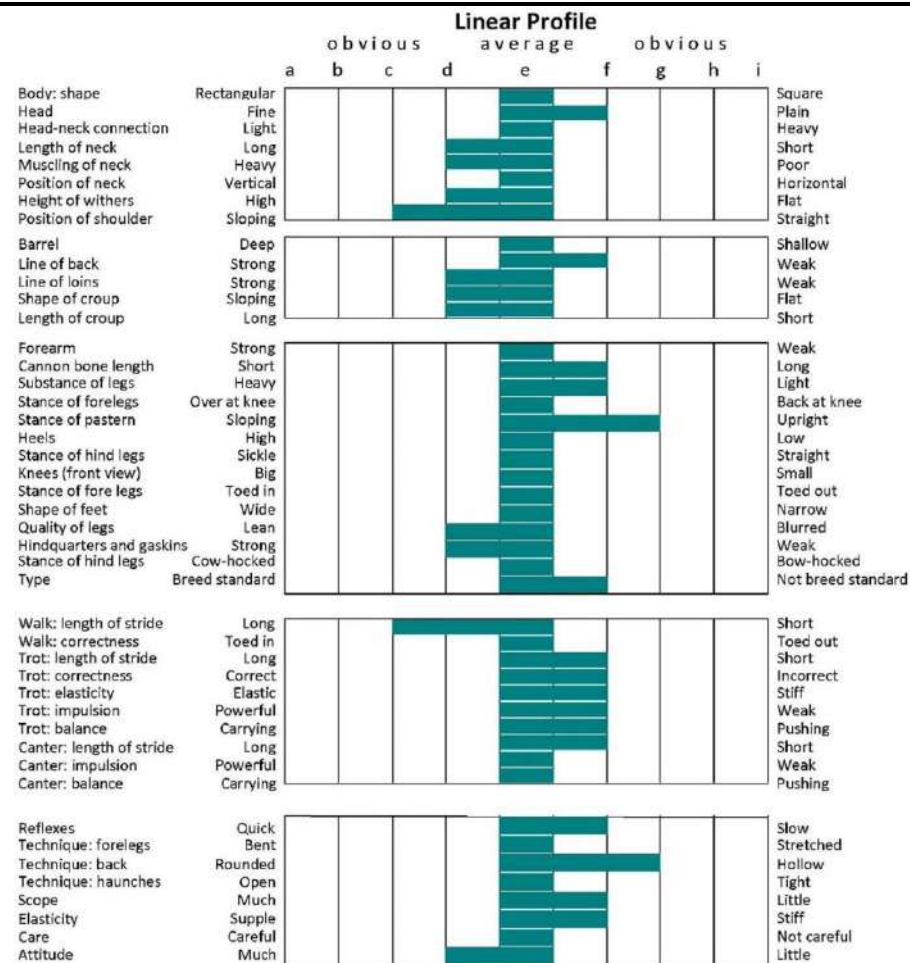

This stallion was classified as Class 1 following selection by Horse Sport Ireland. The stallion passed the Horse Sport Ireland stallion veterinary examination and x-ray requirements.

Year Classified: 2010