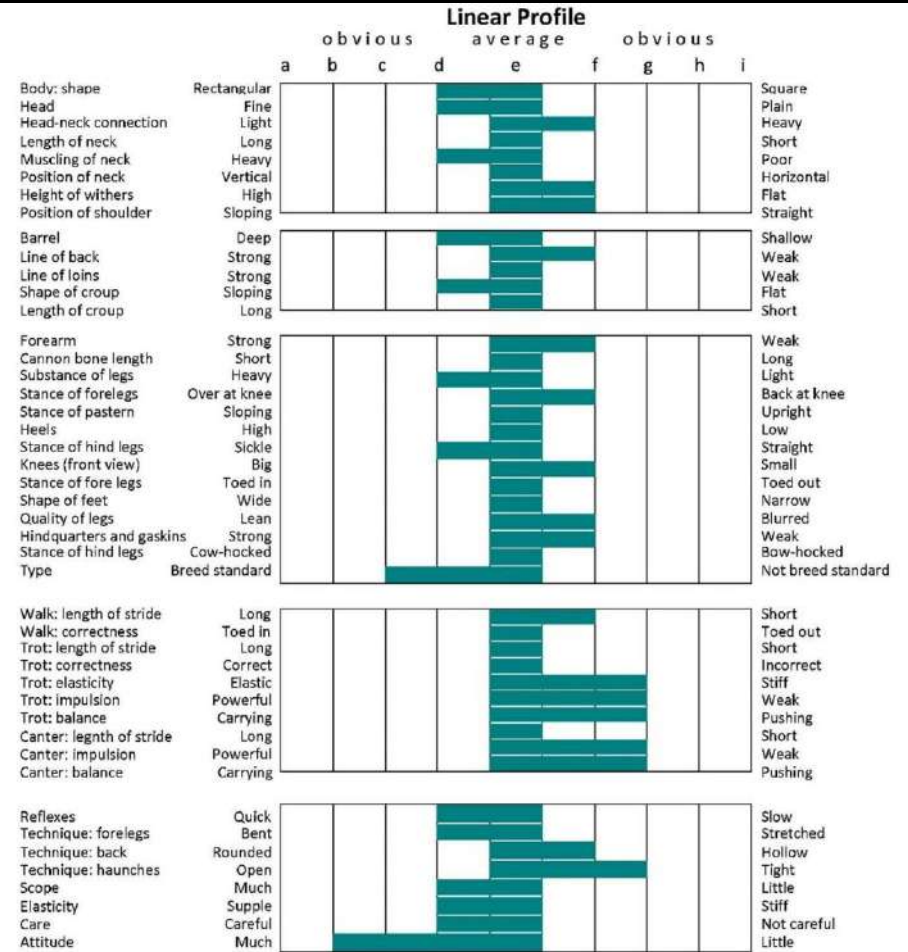

**Additional Merits**

Irish Draught Horse Studbook	OP	PP
Showjumping	Bronze	--
Showing	Gold	--

This stallion was classified as Class 1 following selection by Horse Sport Ireland. The stallion passed the Horse Sport Ireland stallion veterinary examination and x-ray requirements.