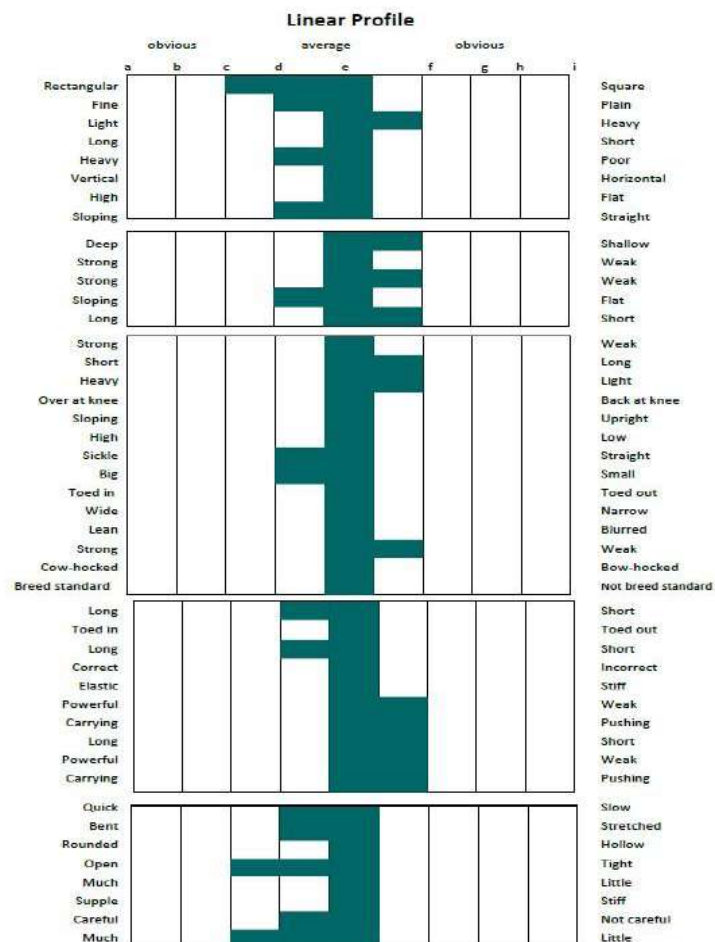

Selection panel summary: This is an attractive horse who is slightly tubular in his body. He shows sufficient Irish Draught characteristics, and is active in his walk and trot. He showed sufficient technique and scope in his athleticism. .

This stallion was classified as Class 1 following selection by Horse Sport Ireland having passed the Horse Sport Ireland stallion veterinary examination and x-ray requirements.

Year Classified: 2026