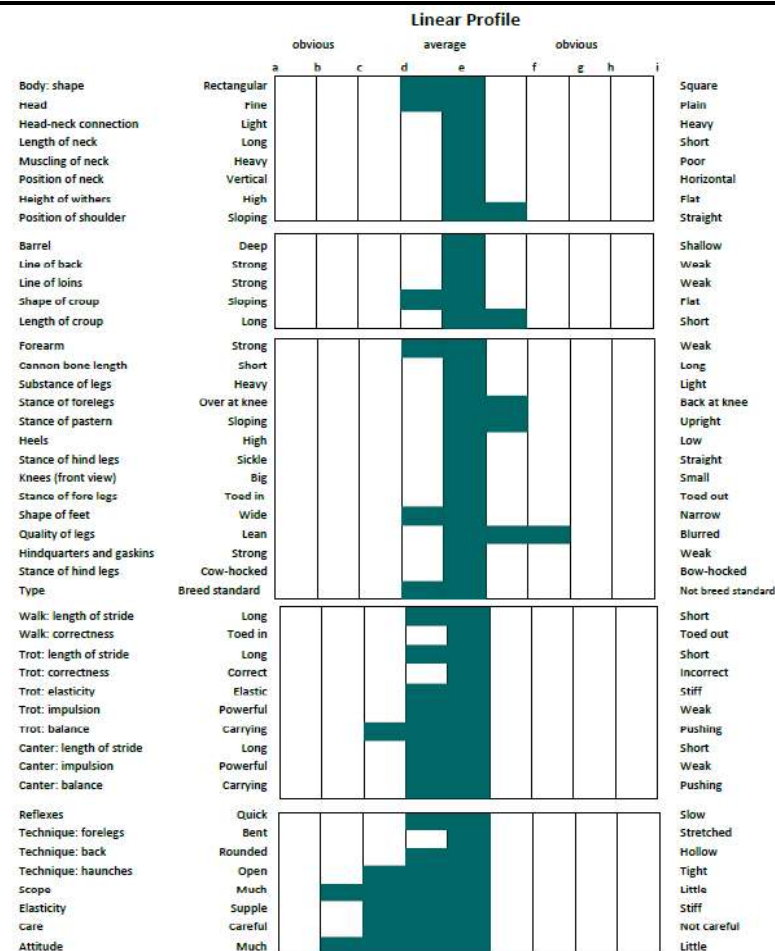

Selection Panel Summary: Scrapboy has a very good topline and forearm. He is of adequate type for breed standard. He has a correct walk with good balance in trot and canter. He is a careful stallion in his jumping and displays lots of scope. He is a well-presented stallion with a pleasing attitude to his job.

This stallion was classified as Class 1 following selection by Horse Sport Ireland. The stallion passed the Horse Sport Ireland stallion veterinary examination and x-ray requirements.

Year Classified: 2021