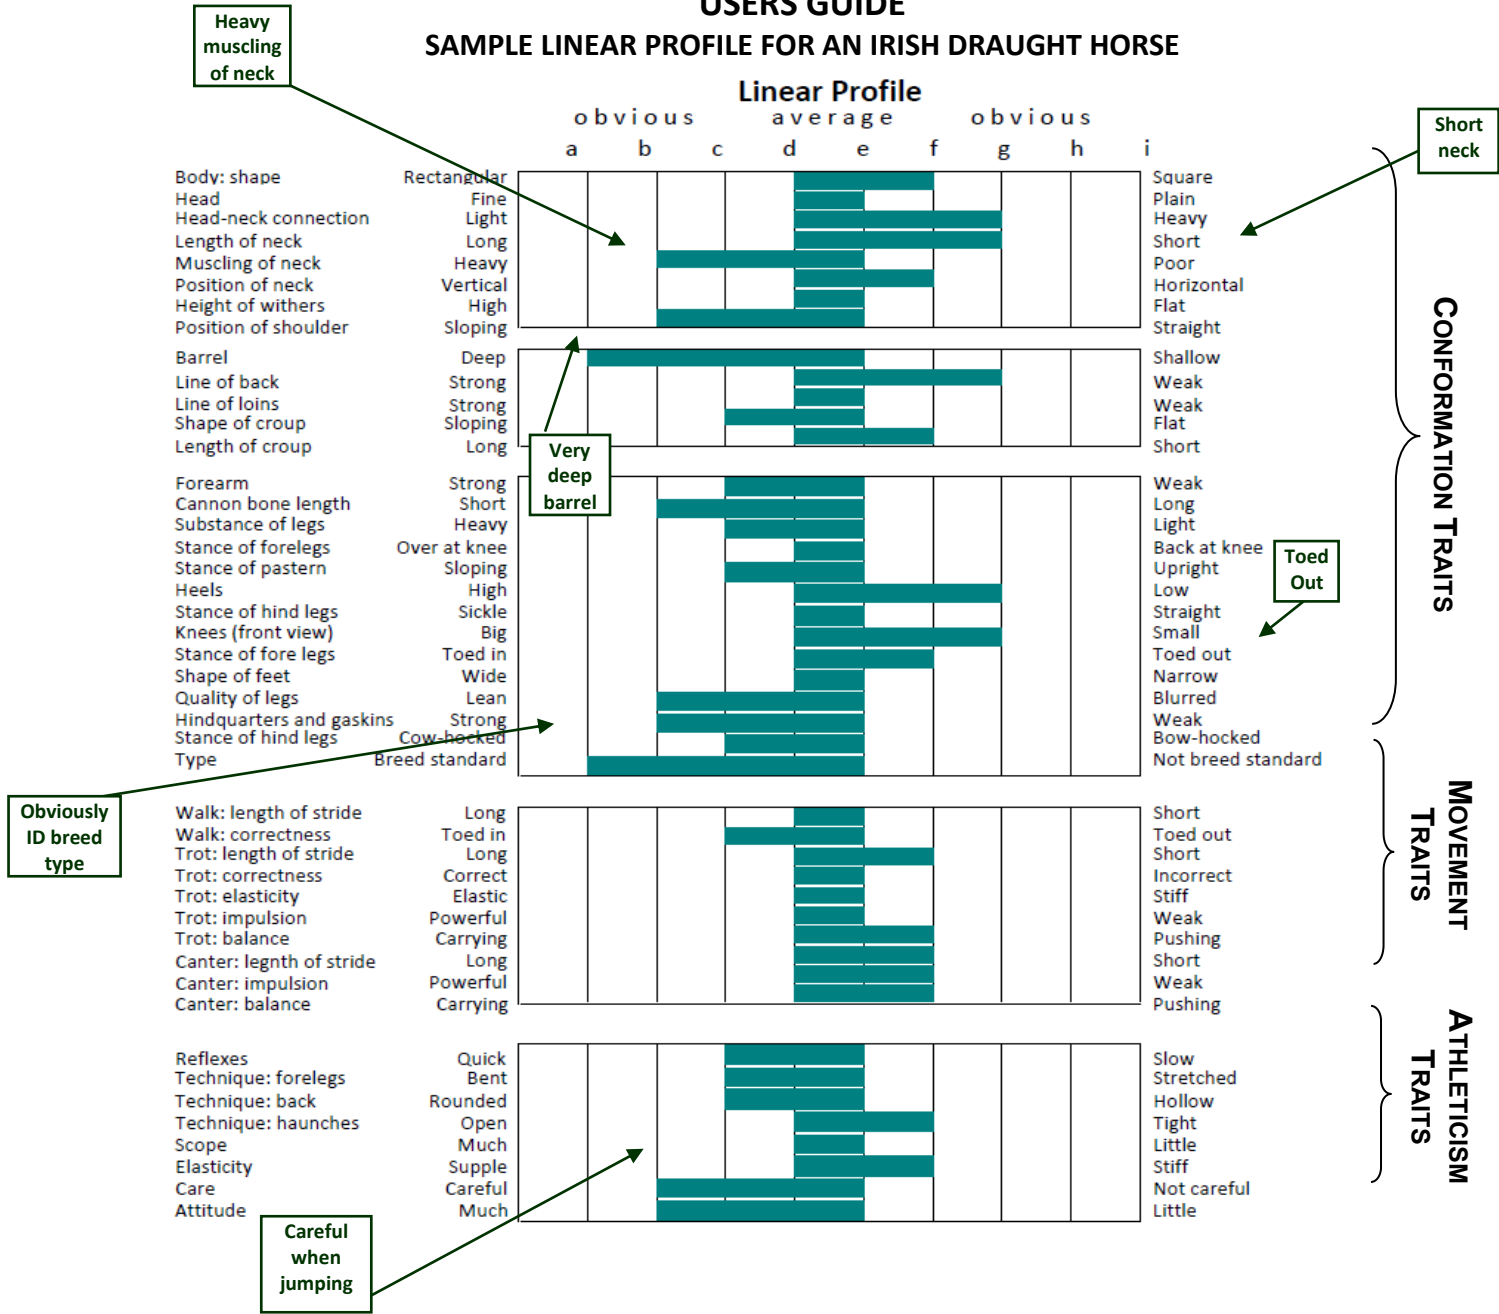

LINEAR PROFILING

USERS GUIDE SAMPLE LINEAR PROFILE FOR AN IRISH DRAUGHT HORSE