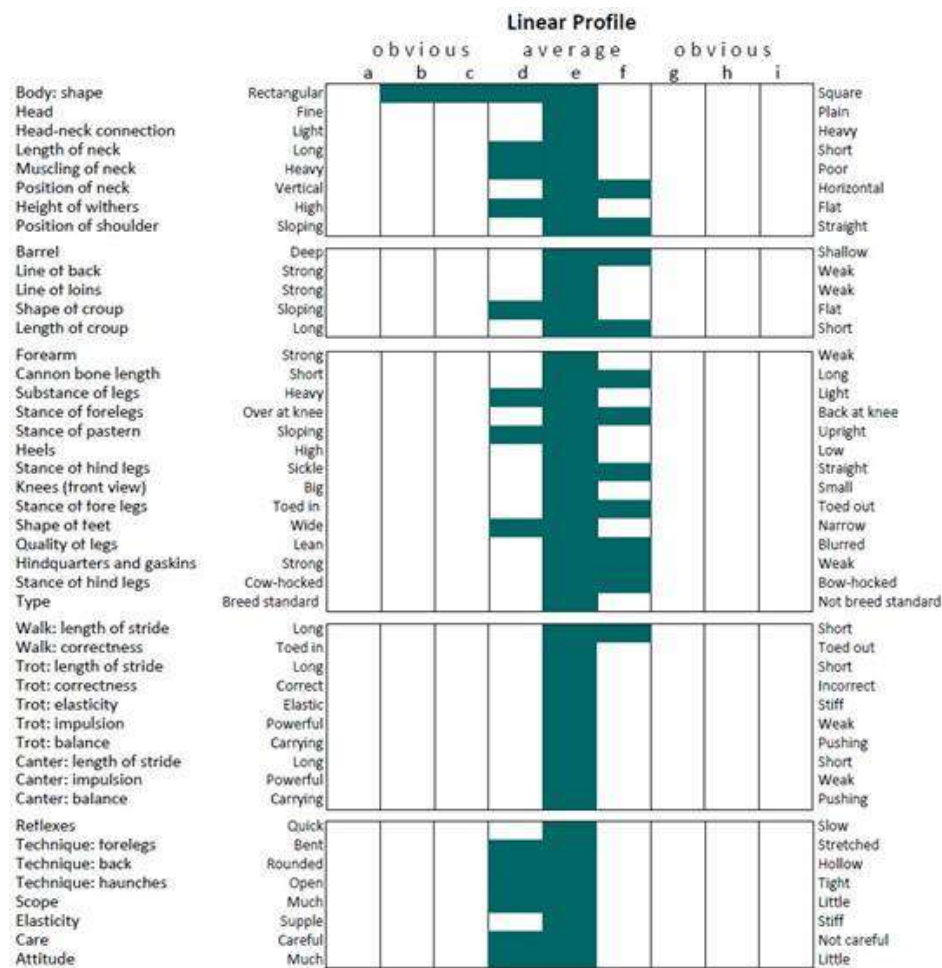

This stallion was classified as Class 1 following selection by Horse Sport Ireland having passed the Horse Sport Ireland stallion veterinary examination and x-ray requirements.

Year Classified: 2019