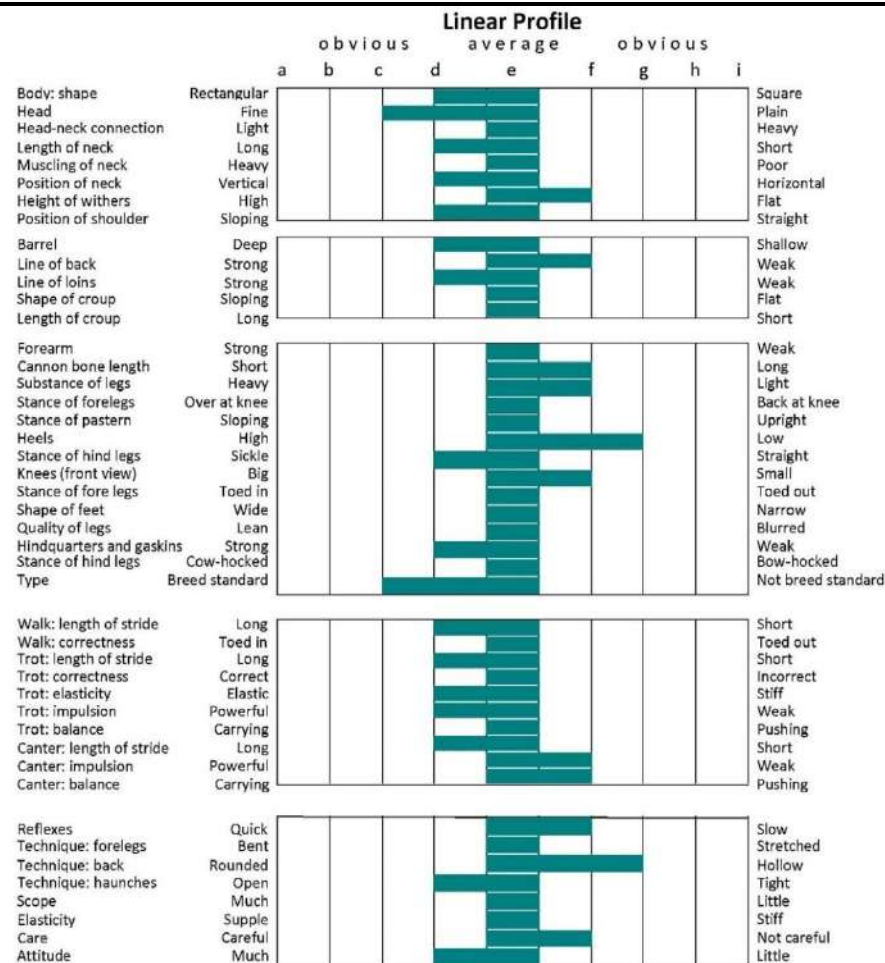

This stallion was classified as Class 1 following selection by Horse Sport Ireland. The stallion passed the Horse Sport Ireland stallion veterinary examination and x-ray requirements.

Year Classified: 2010