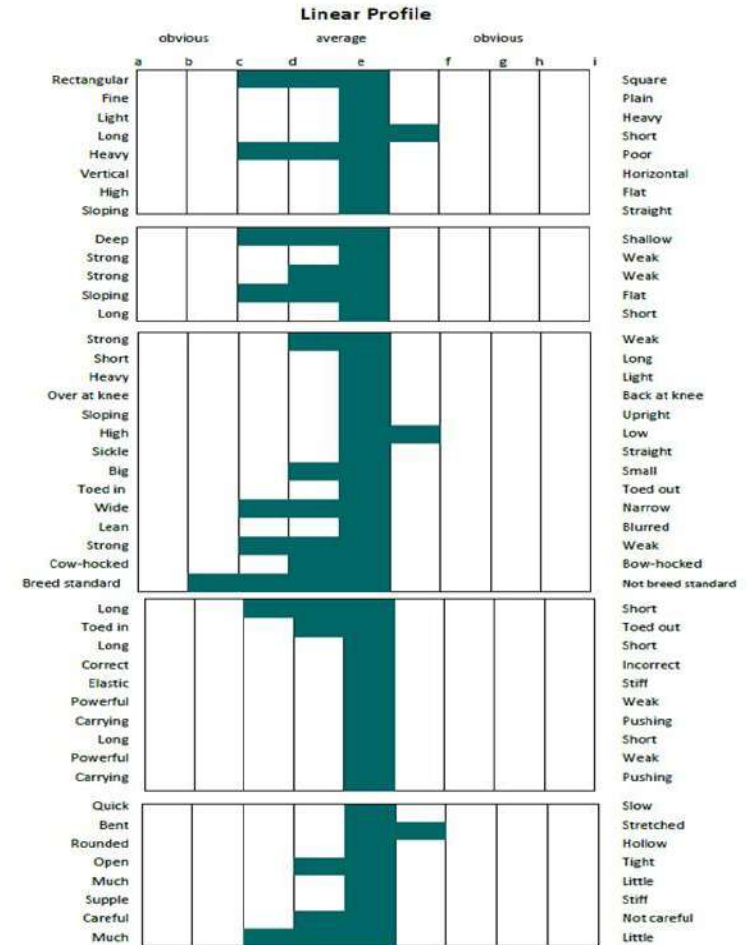

Selection panel summary: Rhynn Blackie Go Lucky is a nicely proportioned, active balanced horse with a good topline and strong hindquarters. He is a good whole colour and shows true to type Irish Draught characteristics. He is active, light and balanced in all paces. He shows sufficient technique and scope with a good attitude.

This stallion was classified as Class 1 following selection by Horse Sport Ireland. The stallion passed the Horse Sport Ireland stallion veterinary examination and x-ray requirements.

Year Classified: 2025