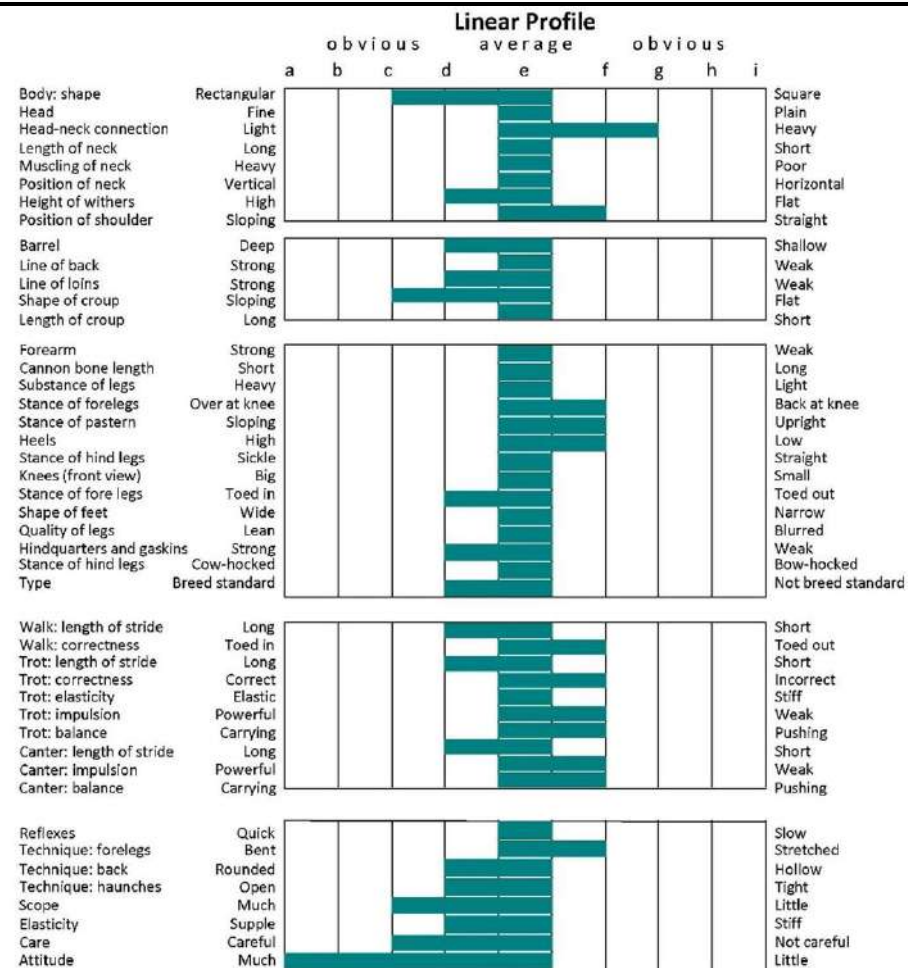

**Contact:** 087-2438959 (Gladys)/086-2094441 (Eamon) **Email:** drumhowanstud@eircom.net

**Additional Merits:**

Irish Draught Horse Studbook	OP	PP
Showjumping	Silver	--
Showing	--	Silver

This stallion was classified as Class 1 following selection by Horse Sport Ireland having passed the Horse Sport Ireland stallion veterinary examination and x-ray requirements.