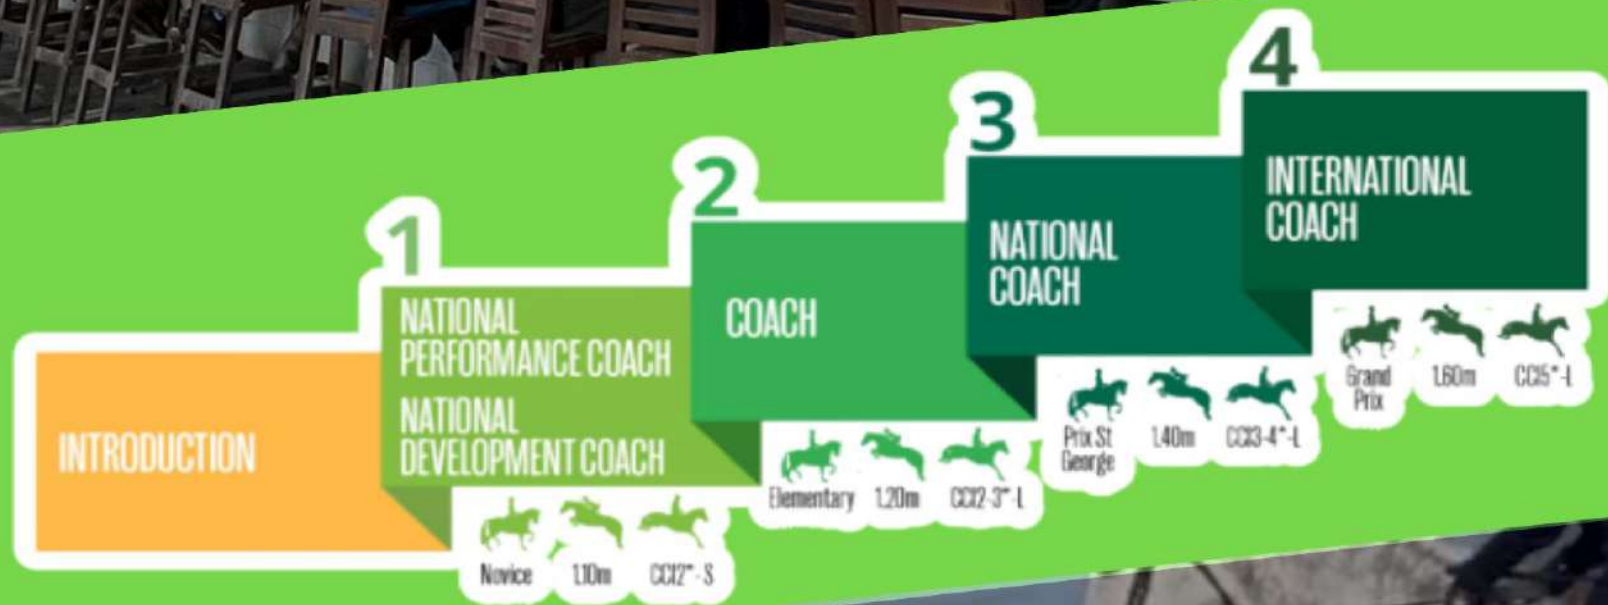

HSI Coaching

The Horse Sport Ireland (HSI) Coaching Programme is designed to provide candidates with a pathway to a career as a successful, effective coach.

Coaching@horsesportireland.ie

INDEX OF CLASS 1 IRISH DRAUGHT STALLIONS

ABBAYWARD ZERO	14	CLOONACAUNEEN GRANDPA	50	LONGWOOD SANDYMAN	86
ARDNACASHEL MONARCH	15	COILLDARACH SCIROCCO	51	LOUGHKEELAND BENEDICT	87
ASHFIELD BOUNCER	16	COLUMCILLE DIAMOND BOY	52	LOUGHKEELAND SUNNY	88
BALCORMO SIR DUN CLIFF	17	COOLFIN GENTLEMAN	53	LUDDEN SKYWALKER	89
BALLYLARKIN SILVER	18	COOM VIEW HIGHLANDER	54	MILLHOLLOW REAL MAC COY	90
BALTYDANIEL ARTHUR	19	COOM VIEW LEGACY	55	MILLHOLLOW STROLLER	91
BALTYDANIEL GOLDEN BOY	20	DERNAHATTEN VISION	56	MIZEN MAN	92
BALTYDANIEL ROMEO	21	DRISHANE DIAMOND	57	MOUNTAIN DIAMOND	81
BALTYDANIEL WHITE HEATHER	22	DS BALLAGH BOUNCER	58	MOYLOUGH LEGACY	93
BARNACOGUE HERO	23	DUNBEGGAN GREY MIST	59	MOYLOUGH SUPREMACY	94
BARNAVIEW GROSVENORS STAR ..	24	DUNSANDLE DIAMOND	60	MURRISK THE HOLY GRAIL	95
BAWNBALLY DIAMOND	25	ECHO KING	51	OFFALY CLOVER	96
BIRCHILL SIR IVOR	26	EDENAGOR STAR	61	PENMERRYLS RHYTHM AND BLUES	96
CAPPA AMADEUS	27	EPONASTABLES UIBH FHAILI	62	REBEL FLAGMOUNT	97
CAPPA CAPONE	28	ESPRESSO VISION	63	RHYNN BLACKIE GO LUCKY	98
CAPPA CASSANOVA	29	FARMHILL HIGHLANDER	64	ROCKRIMMON ROBUSTICUS	97
CAPPA COCHISE	29	FUERTY WELCOME LAD	65	ROSETOWN RAMBLER	99
CAPPA DIANTHUS	30	GORTFREE HERO	66	SCRAPBOY	100
CAPPA EMPEROR	31	GORTFREE LAKESIDE LAD	67	SEANS SUPERMACY	101
CARRABAWN CROSS	32	GRANDPAS REBEL	68	STEEPED IN LUCK	102
CARRABEG GLENGARRIFF	33	GWEEBARRA CREED	69	THE BACHELOR	103
CARRAFARM COURAGE	34	GWEEBARRAS DREAMTIME STAR ..	70	THE DON	104
CARRAIGSTUD CALLUM	35	HEIGH HO DUBH	66	THE SWARTY HERO	105
CARRAIGSTUD JACK	36	HIGHFIELD TORNADO	71	TORS GENTLEMAN FARMER	106
CARRICKCOTTAGE STAR	37	HILLVIEWFARM SUPERSTAR	72	WELCOME EMPEROR	107
CARRICKROCK CLOSE SHAVE	38	HOLLYPARK DIAMOND	73	WELCOME GRANDPA	108
CASTLE CREST	36	HOLLYROCK GREY HERO	74	WINDGAP RELIANCE	109
CASNOVA	39	HUNTINGFIELD RULER	74	WGS IRISH RAJAH	110
CASTLEGAR COOL FIN	40	INISFREE THE HOLY GRAIL	75	WRS SUN RISE	111
CASTLEGAR COOLOUGH	41	INISFREE THE IRON CROSS	76	WRS SUN SHINE	112
CASTLEGAR JACK	42	KEAMORE DIAMOND CLOVER	72	WRS THE BLACK CIGAR	113
CASTLEGAR ROCK	43	KILLOUNTAIN CROSS	77	YOUNG CARRABAWN	102
CASTLEVIEW INISFREE FARMER ..	44	KILMOVEE WHITE HERO	78	ZEUS OF THE BLUES	114
CLOGHEEN CAPTAIN JACK	45	KILMOVEE WHITE LION	79		
CLOGHEEN LIFE OF REILLY	46	KING ELVIS I	80		
CLOGHER ECHO	47	LANSDOWN	81		
CLONCASTLE AMBASSADOR	48	LEIGHLIN EMPEROR	82		
CLONCASTLE SILVER SQUIRE	49	LIOSDERG SILVER PRIDE	83		
		LISNAMORE BOUNCER	84		
		LONGWOOD MOUNTAIN DEW	85