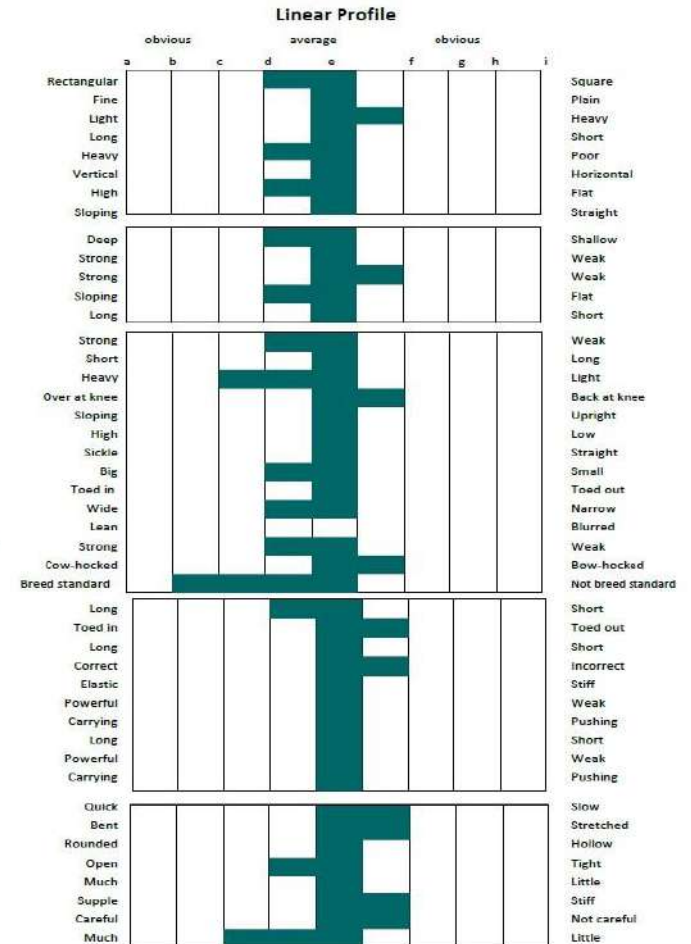

- Body: shape
- Head
- Head-neck connection
- Length of neck
- Muscling of neck
- Position of neck
- Height of withers
- Position of shoulder
- Barrel
- Line of back
- Line of loins
- Shape of croup
- Length of croup
- Forearm
- Canon bone length
- Substance of legs
- Stance of forelegs
- Stance of pastern
- Heels
- Stance of hind legs
- Knees (front view)
- Stance of fore legs
- Shape of feet
- Quality of legs
- Hindquarters and gaskins
- Stance of hind legs
- Type
- Walk: length of stride
- Walk: correctness
- Trot: length of stride
- Trot: correctness
- Trot: elasticity
- Trot: impulsion
- Trot: balance
- Canter: length of stride
- Canter: impulsion
- Canter: balance
- Reflexes
- Technique: forelegs
- Technique: back
- Technique: haunches
- Scope
- Elasticity
- Care
- Attitude