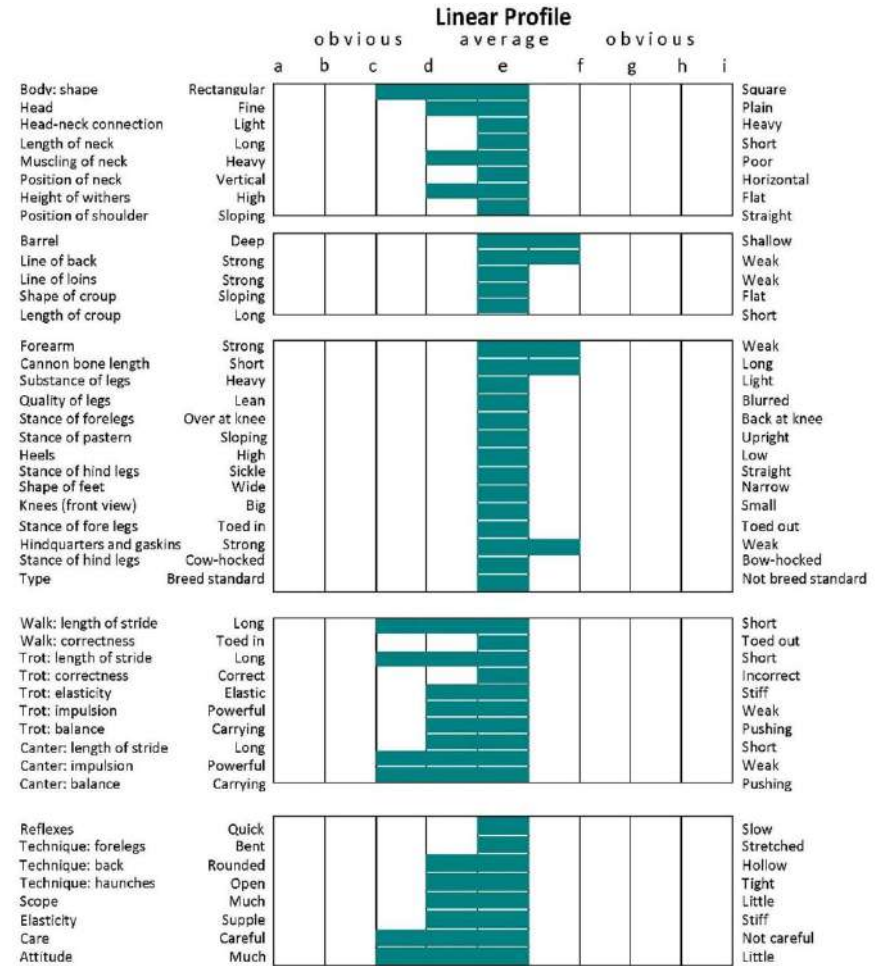

This stallion was classified as Class 1 following selection by Horse Sport Ireland. The stallion passed the Horse Sport Ireland stallion veterinary examination and x-ray requirements.

Year Classified: 2015