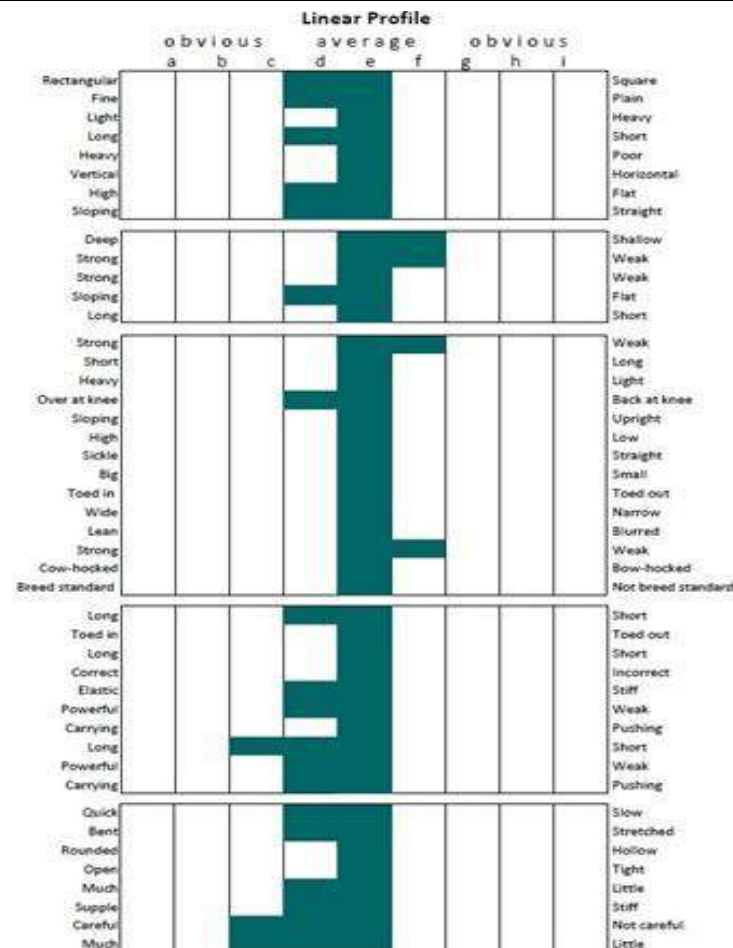

This stallion was classified as Class 1 following selection by Horse Sport Ireland having passed the Horse Sport Ireland stallion veterinary examination and x-ray requirements.

Year Classified: 2017