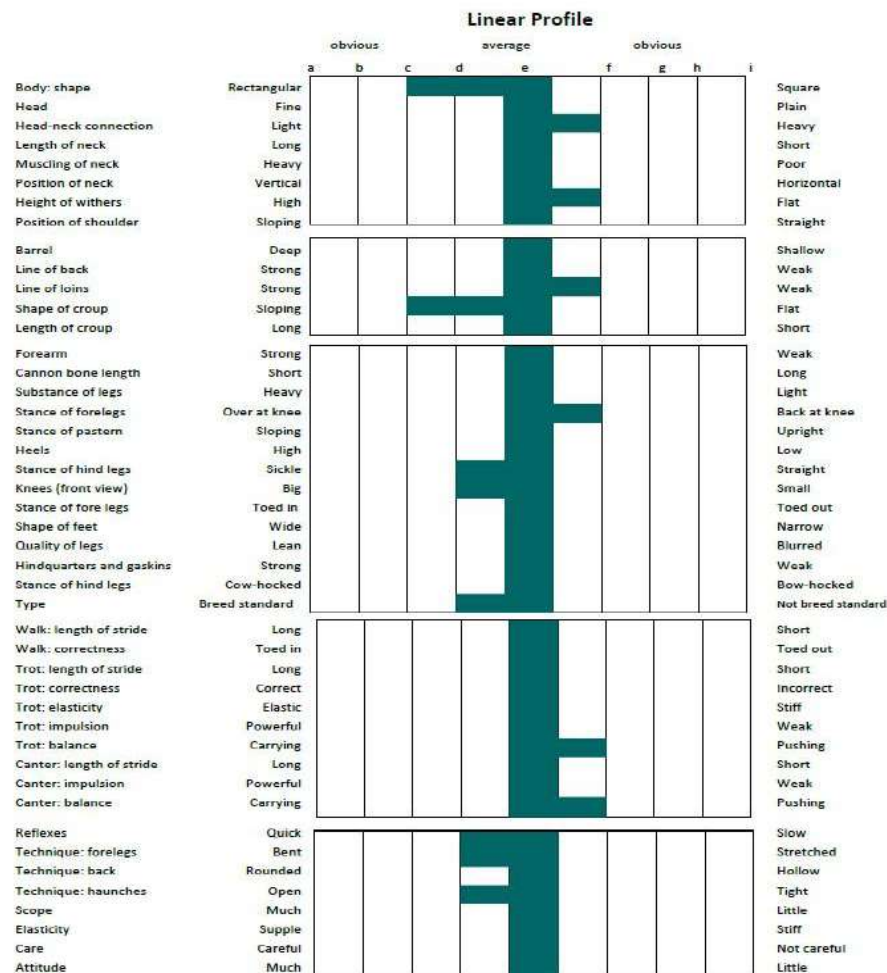

**Selection panel summary:** Attractive quality draught. Good length of rein and strong hindquarters. Shows good ID characteristics. Correct and active in walk and trot. Showed sufficient technique and scope. Attractive and true to type Irish Draught.