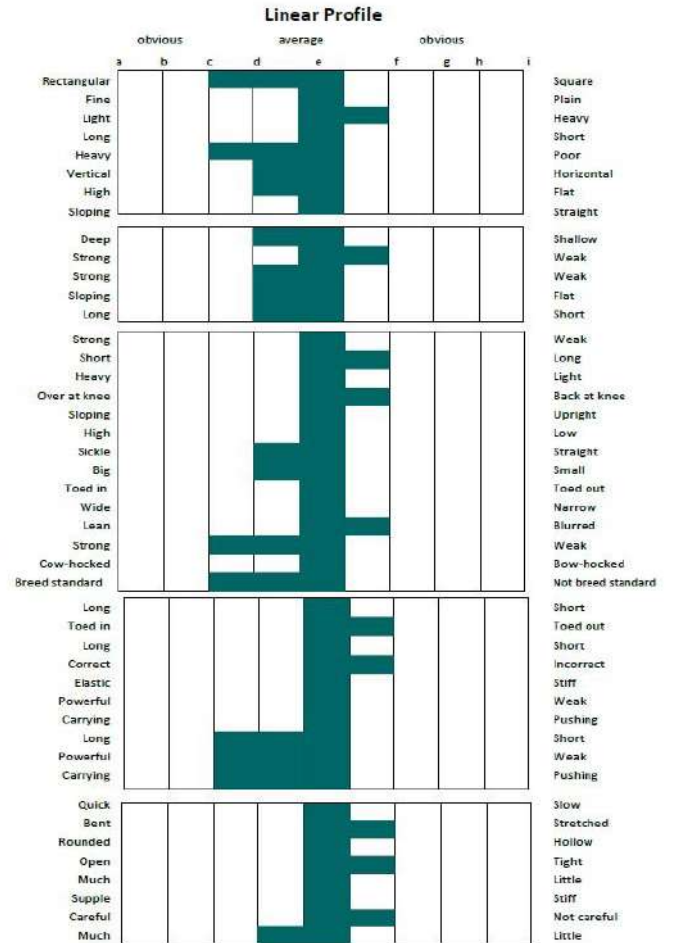

**Selection panel summary:** Gweebarra Creed is a quality Irish Draught stallion with a good topline and hindquarters. He shows many desirable Irish Draught characteristics. He has a good, active walk with length of stride and is active in trot. He has a good balanced canter, and showed sufficient technique and scope in his jumping.