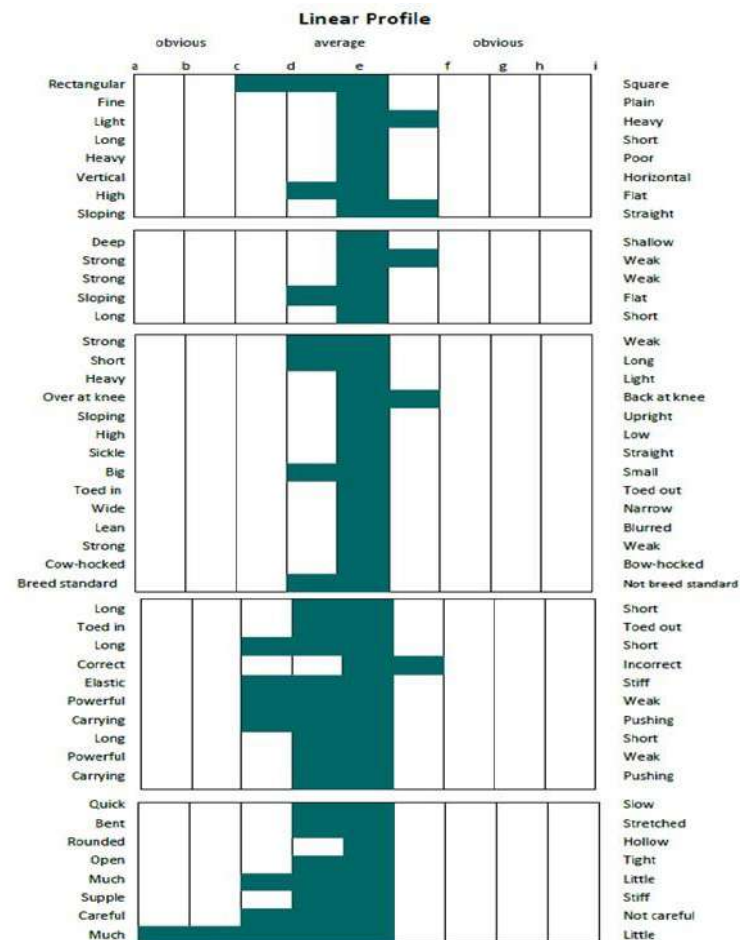

# ARDNACASHEL MONARCH (IDC1)

UELN: 372414020076654

Colour: Grey Year: 2016 Height: 169cms. Girth: 206cms. Bone: 23cms. N/N TB%: 15.42

	SILVER HUNTER
FAST SILVER	
<b>BEECHMORE SILVER CREST</b>	FAST WOMAN
	SUPREME GINGER
GLENEVEN STAR LIGHT	
	GLENEVEN GOLD
	ANNAGHDOWN STAR
STAR KINGDOM	
<b>WHITE GOOSE</b>	IRELAND'S DIAMOND
	DULEEK HERO
GREY GOOSE	
	EMMAS SILVER

**Selection panel summary:** Ardnacashel Monarch is an attractive, mature, well proportioned horse with good clean limbs. He shows good Irish Draught characteristics and calm temperament.

He has a long stride in walk, and a very powerful trot that covers lots of ground.