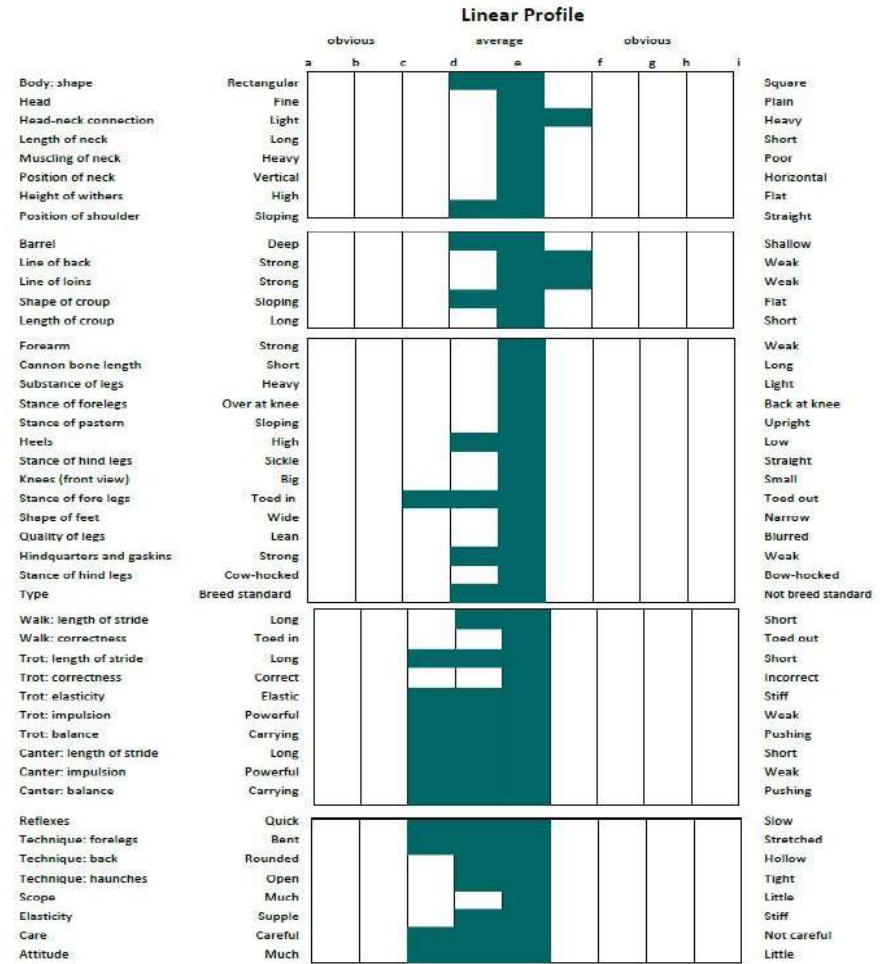

**Mobile:** 0857368783 (Niamh). **Email:** carrafarmirishhorses@gmail.com

Scan below for Classification Video:

**Selection panel summary:** Carrafarm Courage is a very correct, compact horse. He shows a lot of presence and also hows good ID characteristics. He is an active, free, correct mover. He shows a good technique and is very careful in his jumping.