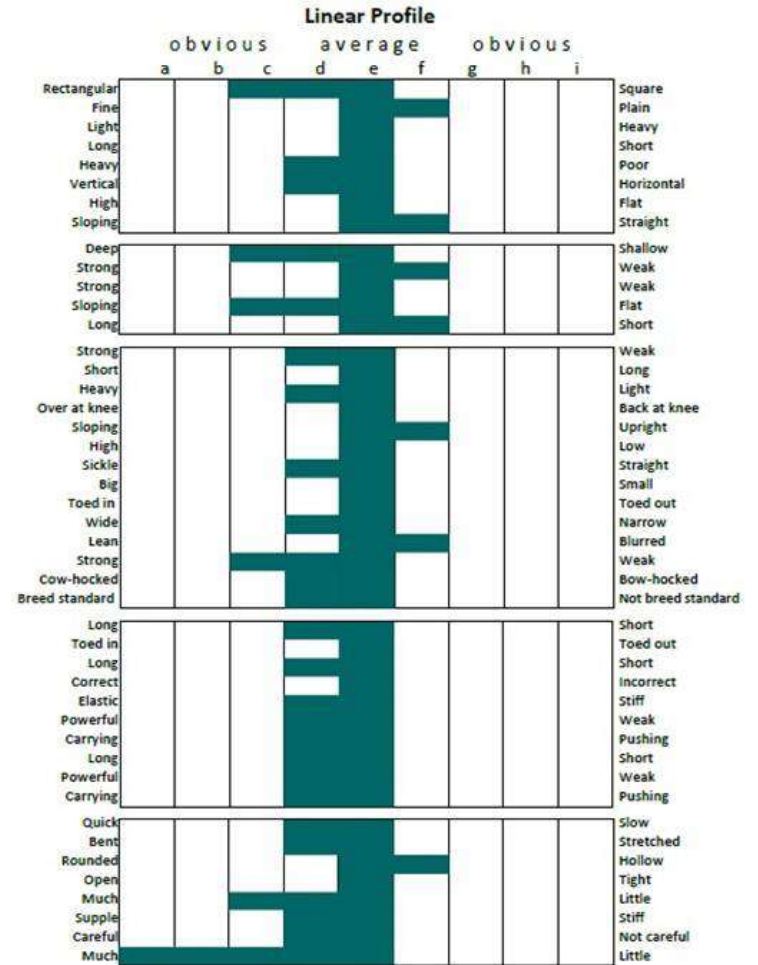

**Selection panel summary:** This is a good deep barrelled horse with good bone and is a little straight of his shoulder. He displays very strong Irish Draught characteristics. His movement is correct with good length of stride in his paces. This stallion demonstrates adequate athleticism. This is a Traditional Irish Draught model with good body and bone, he is a calm laid back horse with a good temperament.