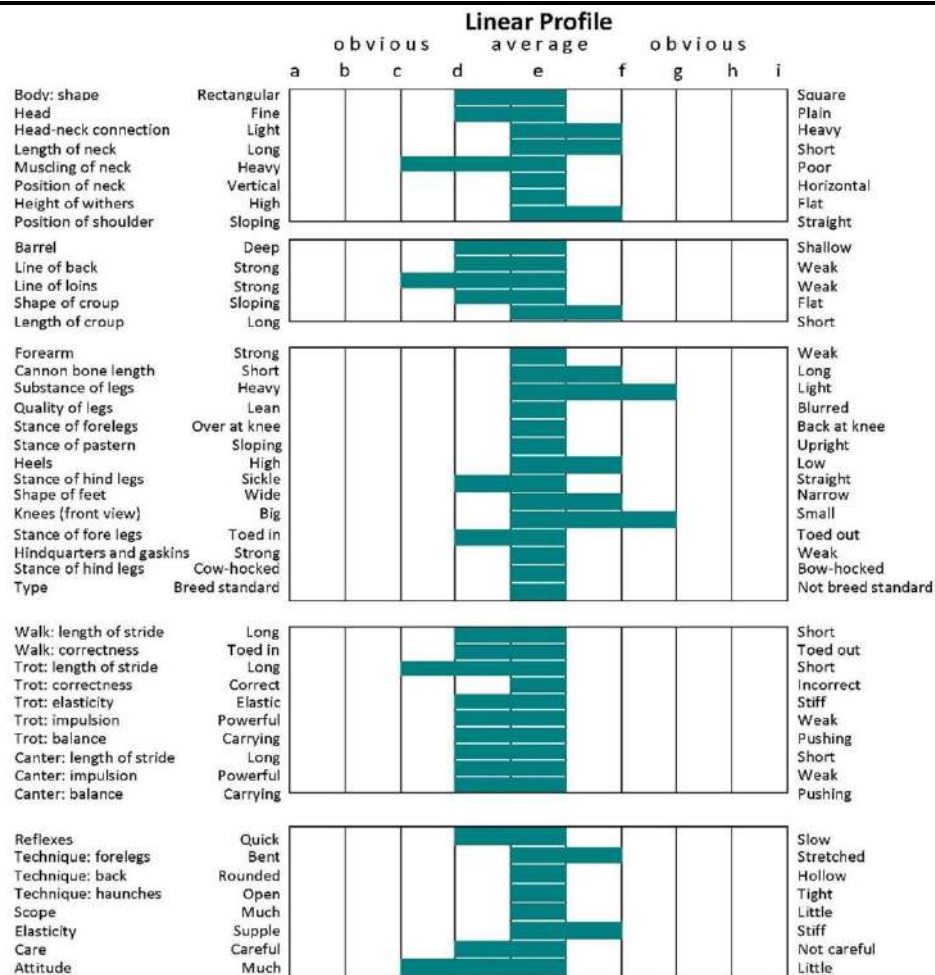

Irish Draught Horse Studbook	OP	PP
Showjumping	Gold	--
Dressage	Silver	--
Showing	Gold	Gold

Scan below for Classification Video:

**Selection panel summary:** DS Ballagh Bouncer is a short-coupled, compact horse who is very active in all gaits, and has a lovely, carrying canter. He has great use of a slightly straight shoulder in his jump. Good reflexes with adequate technique and scope. This is an attractive horse, expected to contribute quality and movement to the breed.