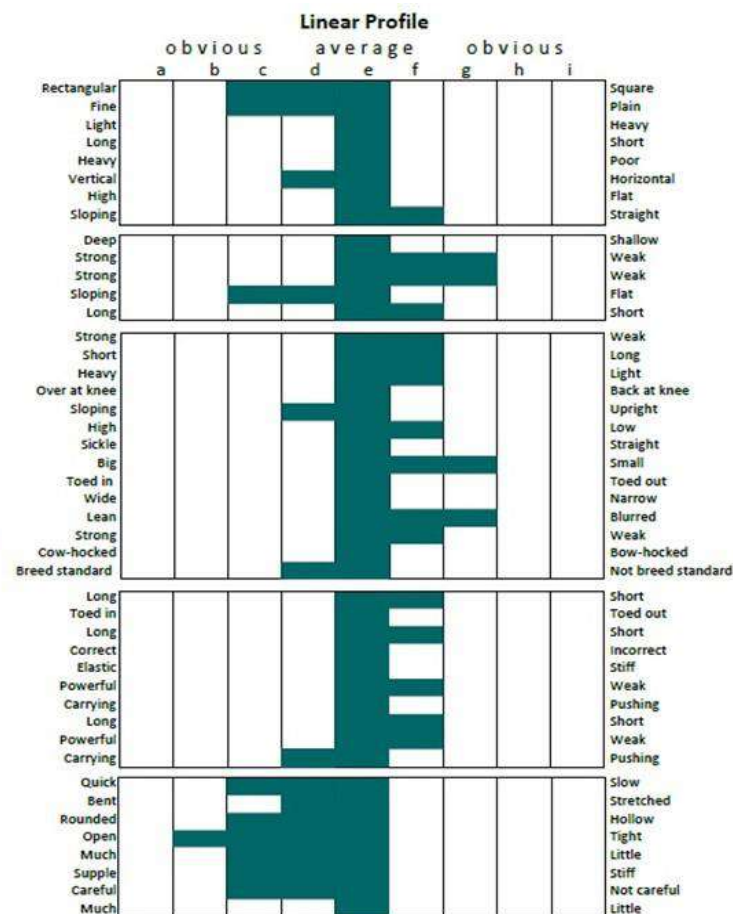

### ADDITIONAL MERITS

Irish Draught Horse Studbook	OP	PP
Showjumping	Bronze	--

Body: shape  
 Head  
 Head-neck connection  
 Length of neck  
 Muscling of neck  
 Position of neck  
 Height of withers  
 Position of shoulder  
 Barrel  
 Line of back  
 Line of loins  
 Shape of croup  
 Length of croup  
 Forearm  
 Cannon bone length  
 Substance of legs  
 Stance of forelegs  
 Stance of pastern  
 Heels  
 Stance of hind legs  
 Knees (front view)  
 Stance of fore legs  
 Shape of feet  
 Quality of legs  
 Hindquarters and gaskins  
 Stance of hind legs  
 Type  
 Walk: length of stride  
 Walk: correctness  
 Trot: length of stride  
 Trot: correctness  
 Trot: elasticity  
 Trot: impulsion  
 Trot: balance  
 Canter: length of stride  
 Canter: impulsion  
 Canter: balance  
 Reflexes  
 Technique: forelegs  
 Technique: back  
 Technique: haunches  
 Scope  
 Elasticity  
 Care  
 Attitude