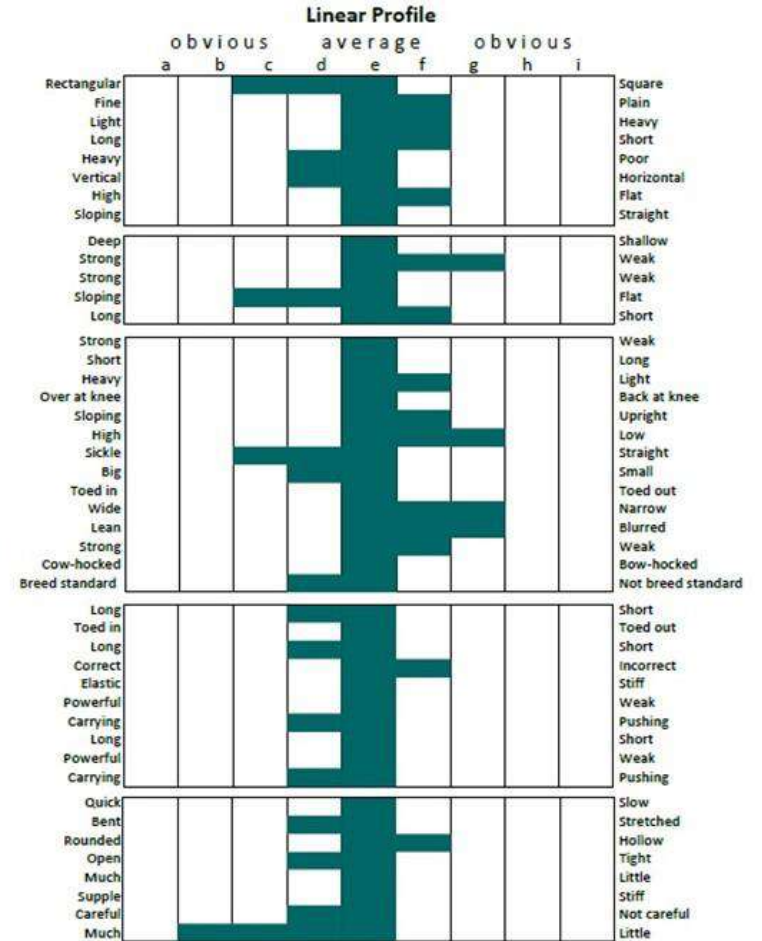

This stallion was classified as Class 1 following selection by Horse Sport Ireland having passed the Horse Sport Ireland stallion veterinary examination and x-ray requirements.

Year Classified: 2020