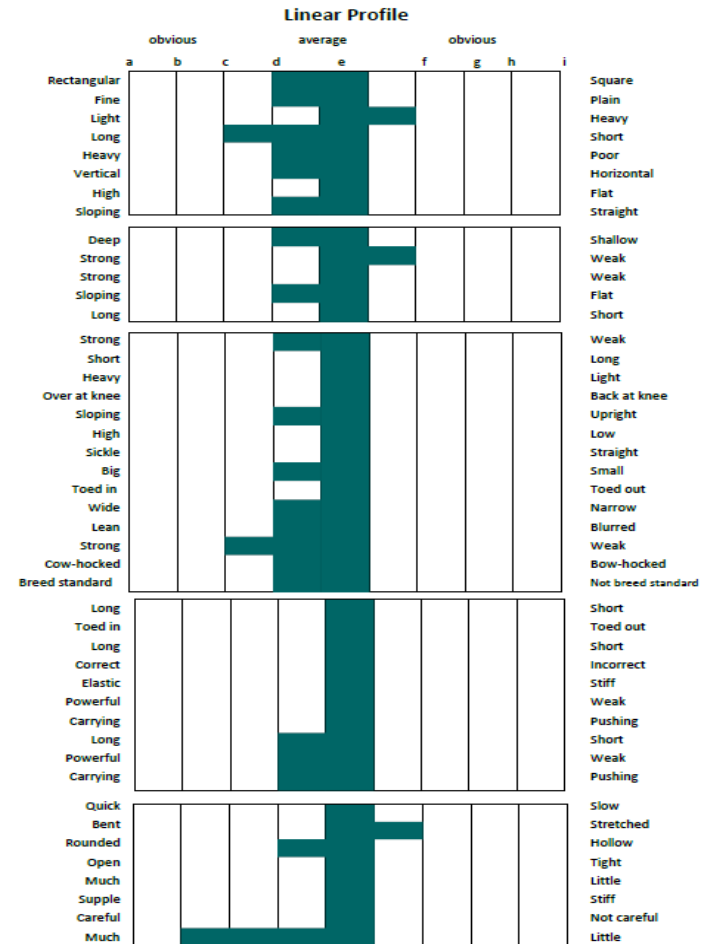

Selection Panel Summary: The Don is a well-proportioned stallion with a good length of rein. He is a modern, quality type of Irish Draught that is balanced and free in his movement. He displayed adequate athleticism, scope and technique but was a little quick through the jumping lane. Overall, he is an attractive, well-proportioned horse.

This stallion was classified as Class 1 following selection by the Irish Draught Horse Society (GB). The stallion passed the relevant veterinary examination and x-ray requirements.

Year Classified: 2021