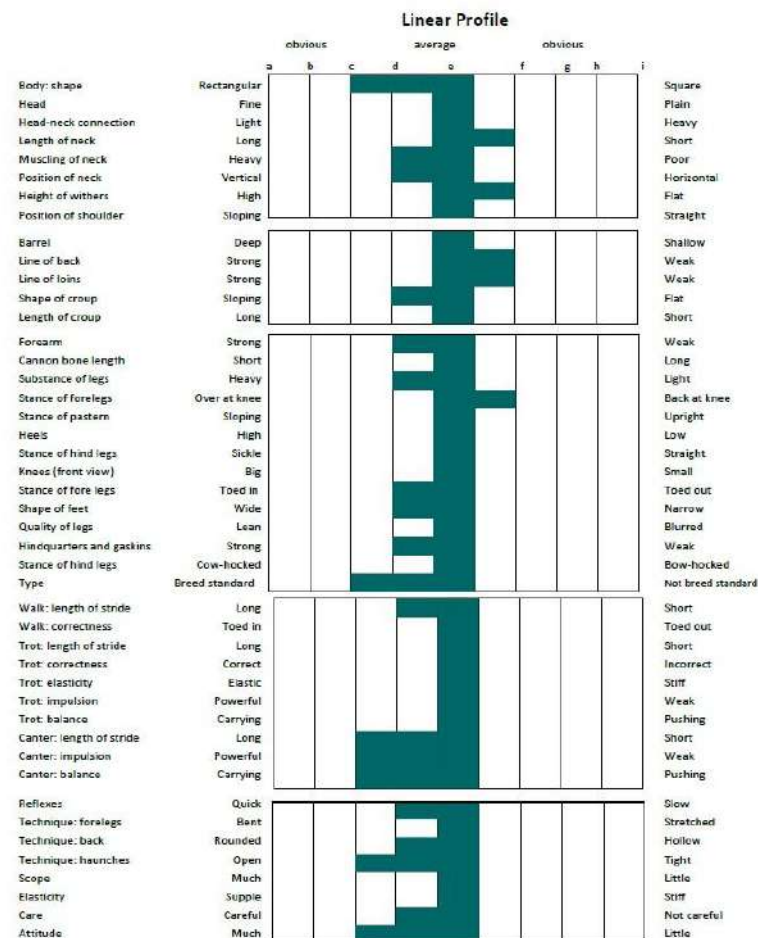

Selection panel summary: Barnacogue Hero is a big, strong, correct horse. He shows very good ID characteristics. He is correct in walk and trot. He has a very balanced canter and show sufficient technique and scope.

This stallion was classified as Class 1 following selection by Horse Sport Ireland having passed the Horse Sport Ireland stallion veterinary examination and x-ray requirements.

Year Classified: 2026