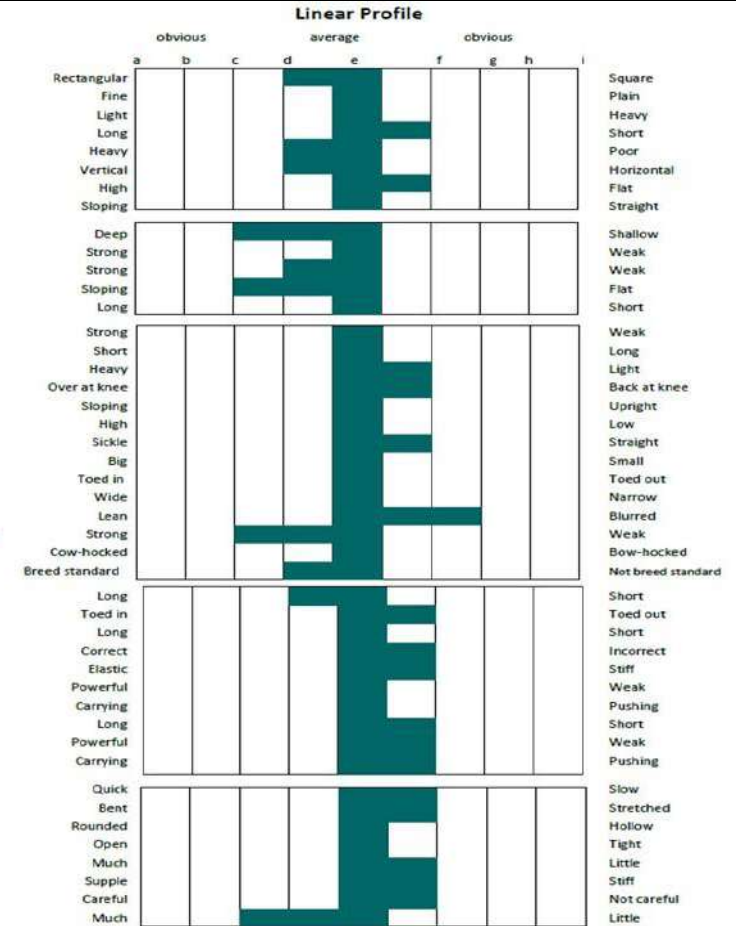

Selection panel summary: Coolfin Gentleman is an attractive, quality horse. He shows sufficient Irish Draught characteristics. He is correct in all three paces. He is quick off the floor with a good technique and very good attitude.

This stallion was classified as Class 1 following selection by Horse Sport Ireland having passed the Horse Sport Ireland stallion veterinary examination and x-ray requirements.

Year Classified: 2025