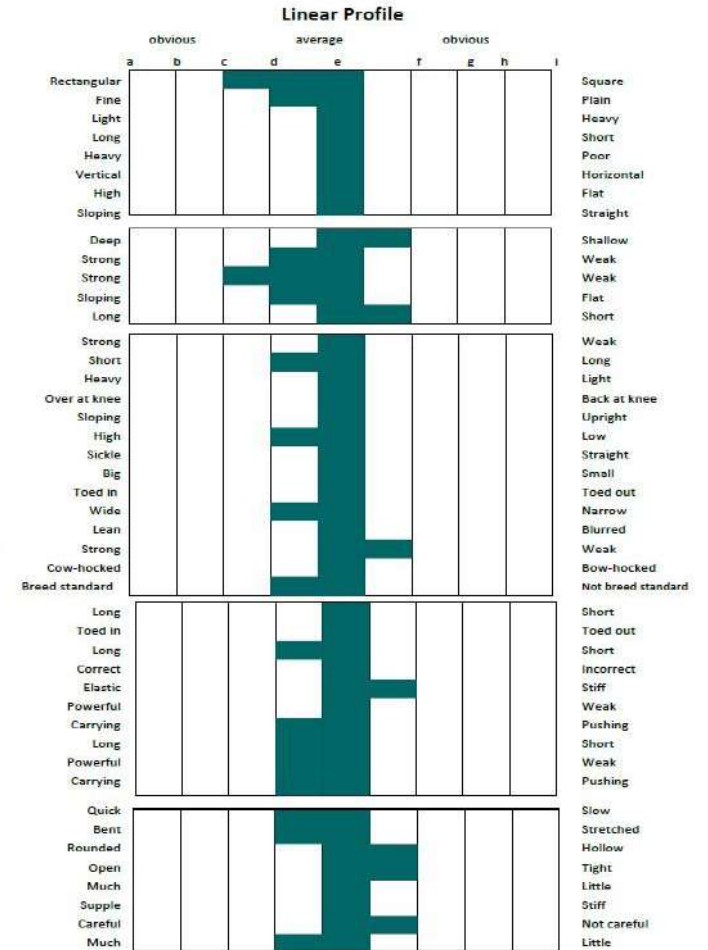

Selection panel summary: Clogher Echo has a good topline and good front leg. He shows good ID characteristics. He is active and correct in both walk and trot. He has a good, powerful canter and showed sufficient technique in his jumping.

This stallion was classified as Class 1 following selection by Horse Sport Ireland having passed the Horse Sport Ireland stallion veterinary examination and x-ray requirements.

Year Classified: 2026