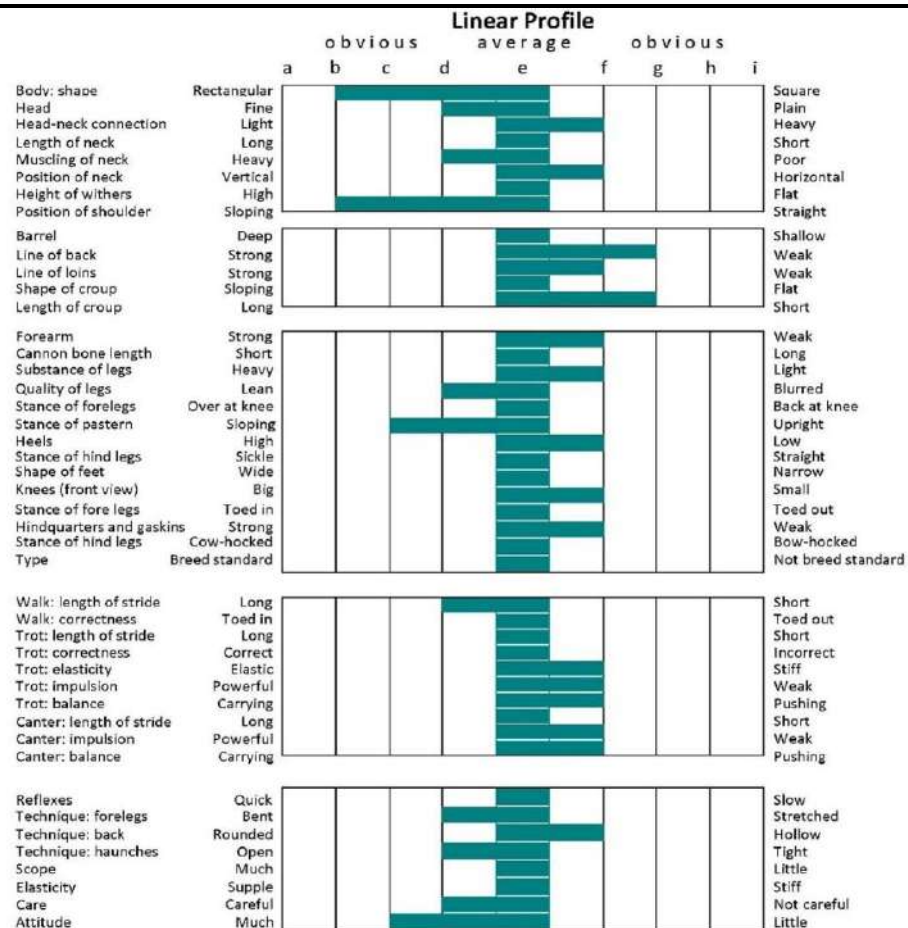

Linear Profile Comments: Tied in at knee.

This stallion was classified as Class 1 following selection by Horse Sport Ireland having passed the Horse Sport Ireland stallion veterinary examination and x-ray requirements.

Year Classified: 2008