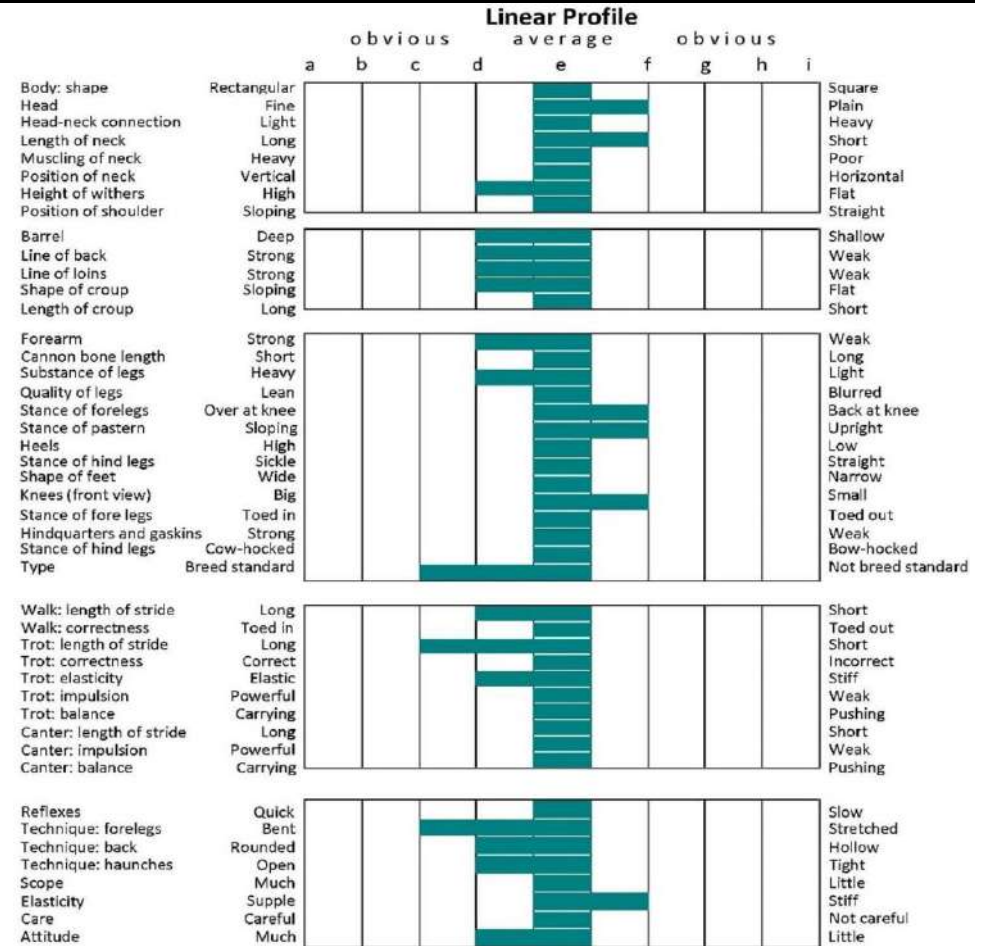

This stallion was classified as Class 1 following selection by Horse Sport Ireland. The stallion passed the Horse Sport Ireland stallion veterinary examination and x-ray requirements.

Year Classified: 2016