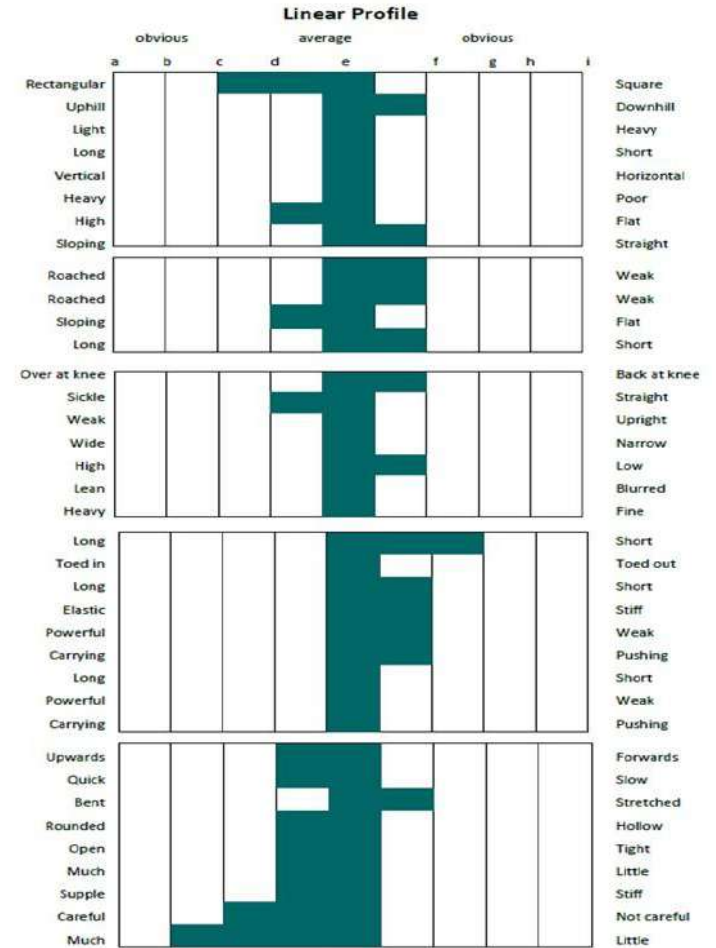

Selection Panel Summary: Newhaven Theodore is a long lined quality pony. He has sufficient step in both walk and trot. This pony showed a better canter with good reflexes, scope and attitude in his jump