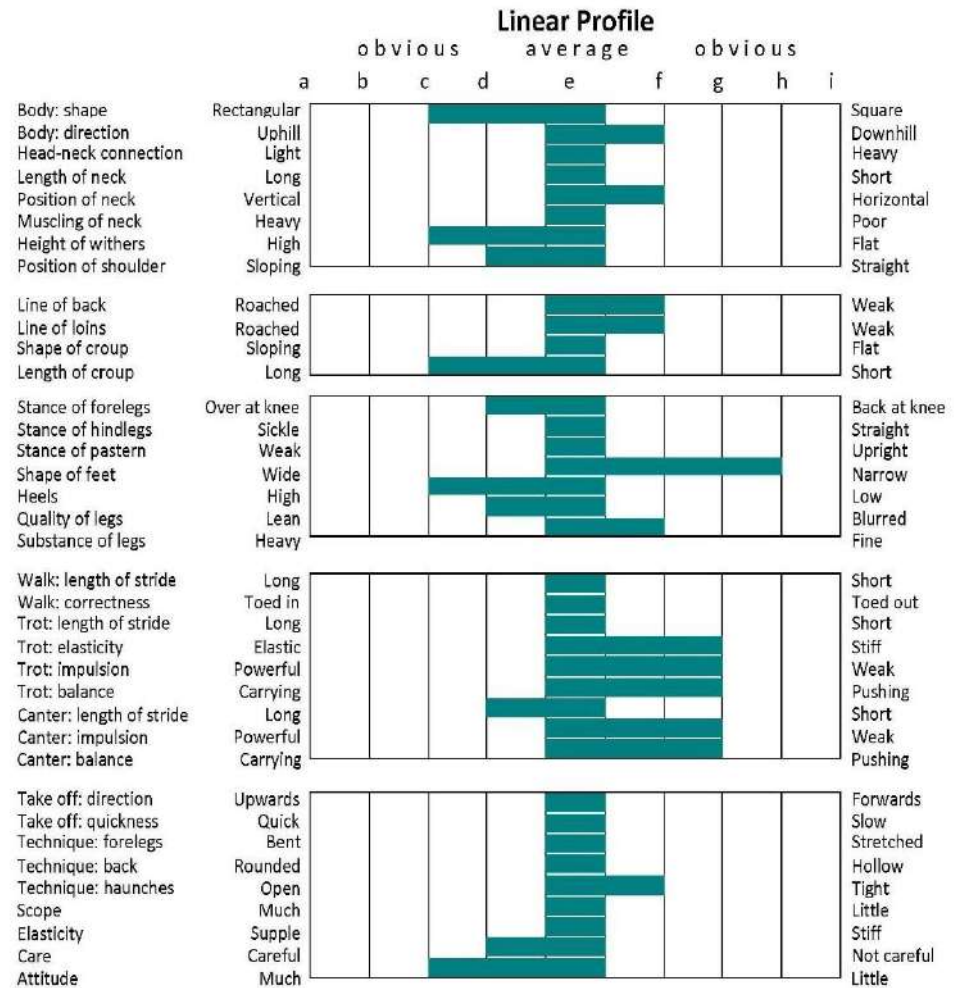

This stallion was classified as Approved following selection by Horse Sport Ireland having passed the Horse Sport Ireland stallion veterinary examination and x-ray requirements.

Year Approved: 2014