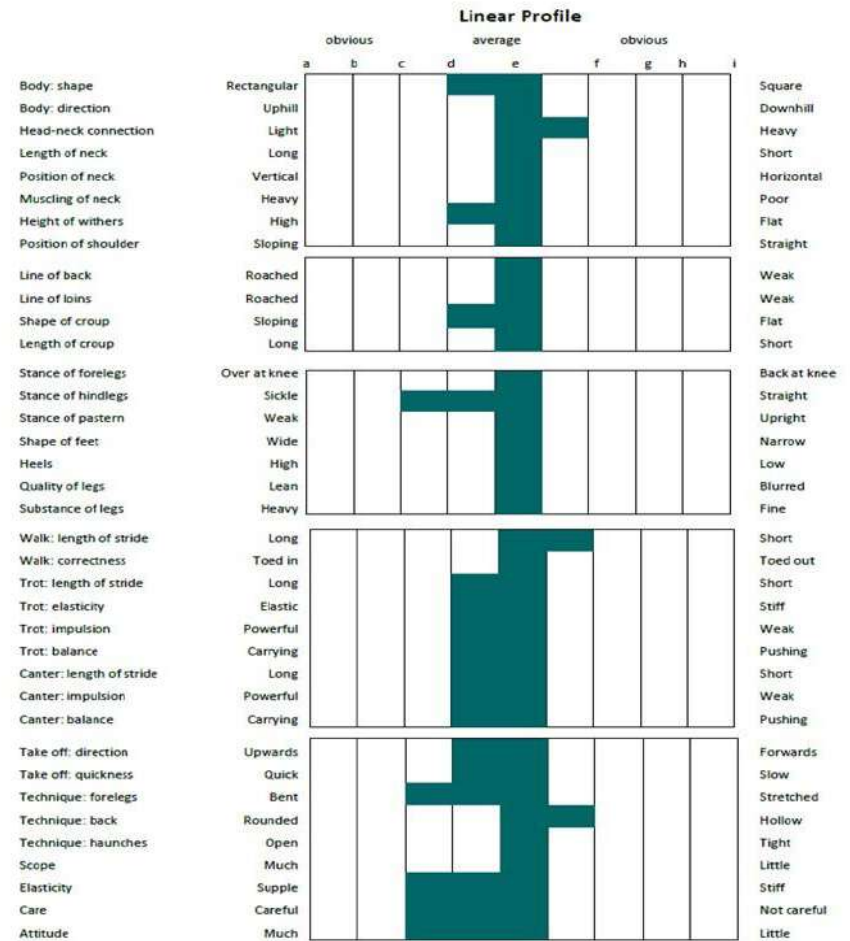

Selection Panel Summary: BP Bon Jovi is a quality modern sports pony with correct conformation. He has a sufficient walk with an active trot. The stallion has a strong canter with good reflexes in his jump

He will be classified as 'Preliminary Approved (PA)' in the Irish Sports Pony Studbook until he receives a Lifetime Measurement of 148cms at 8 years of age at an Irish Sports Pony Studbook inspection.

Year Approved: 2025