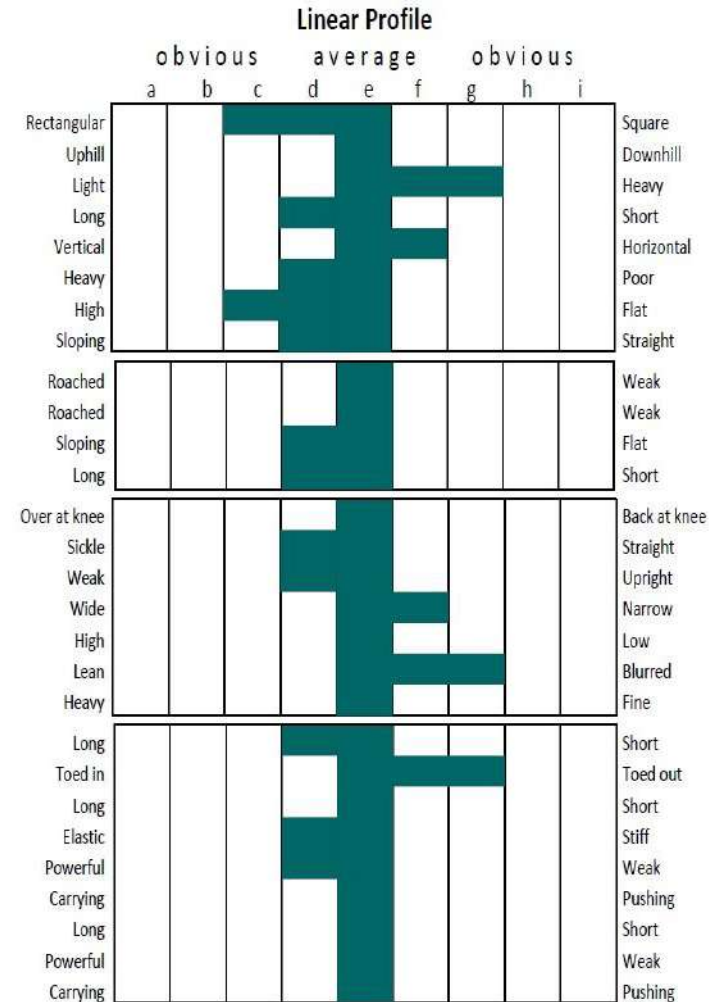

This horse meets the requirements for Approval based on his official Timeform Rating. This stallion was classified as Approved following selection by Horse Sport Ireland having passed the Horse Sport Ireland stallion veterinary examination and x-ray requirements.

Year Approved: 2019