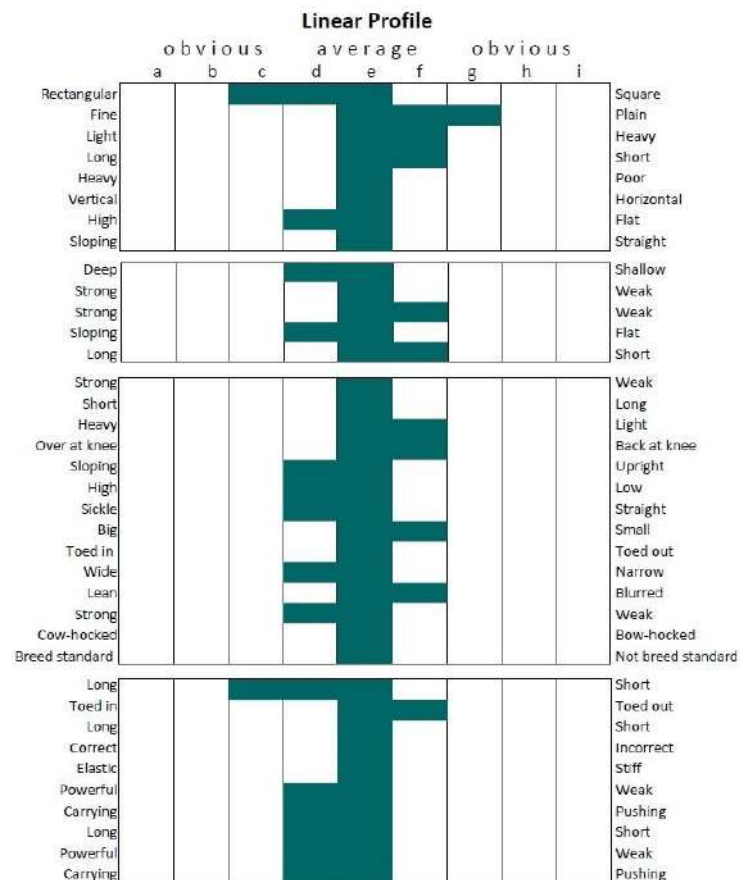

Performance Merits: Silver – Own Showjumping Performance.

Body: shape
 Head
 Head-neck connection
 Length of neck
 Muscling of neck
 Position of neck
 Height of withers
 Position of shoulder
 Barrel
 Line of back
 Line of loins
 Shape of croup
 Length of croup
 Forearm
 Cannon bone length
 Substance of legs
 Stance of forelegs
 Stance of pastern
 Heels
 Stance of hind legs
 Knees (front view)
 Stance of fore legs
 Shape of feet
 Quality of legs
 Hindquarters and gaskins
 Stance of hind legs
 Type
 Walk: length of stride
 Walk: correctness
 Trot: length of stride
 Trot: correctness
 Trot: elasticity
 Trot: impulsion
 Trot: balance
 Canter: length of stride
 Canter: impulsion
 Canter: balance