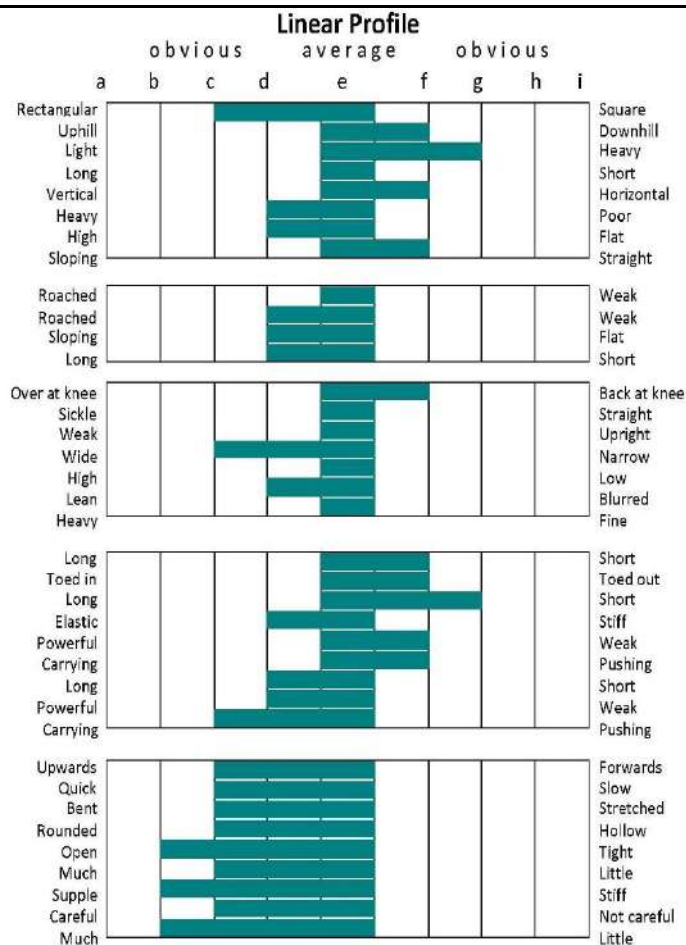

SELECTION PANEL SUMMARY: Portlaoise First Tuch is an attractive horse with presence. He has a very good top line, with powerful quarters. He is slightly toed out. He has an adequate walk and trot. He could show more length in stride in both paces. This is a very athletic horse. When jumping he is light off the floor and shows good bascule. His technique is strong through his back, and he finishes his jump well.

This stallion was classified as Preliminary Approved following selection by Horse Sport Ireland having passed the Horse Sport Ireland stallion veterinary examination and x-ray requirements.

Year Approved: 2013