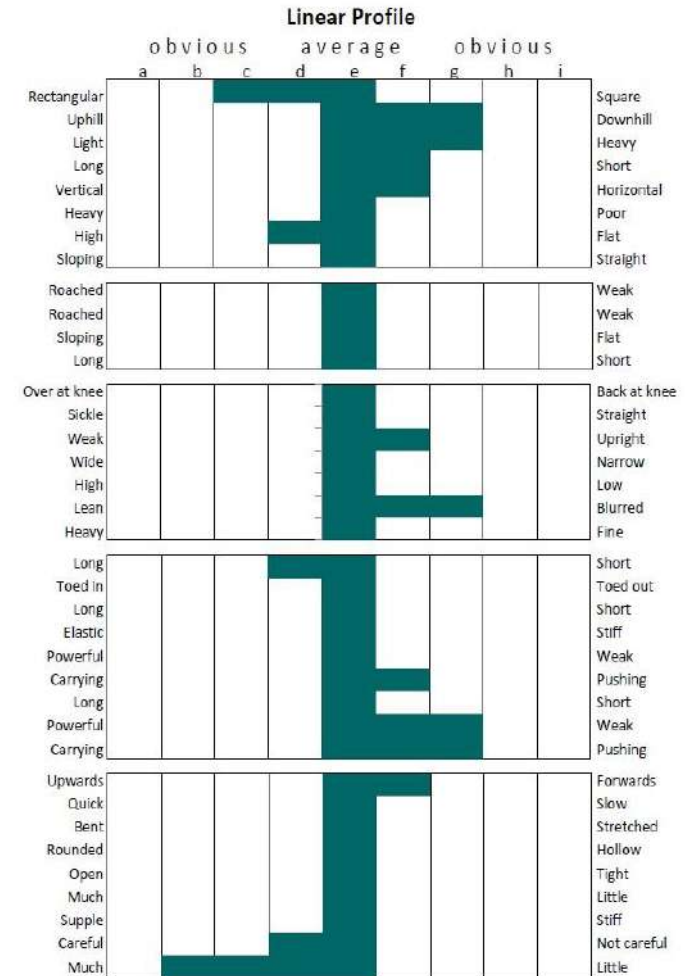

- Body: shape
- Body: direction
- Head-neck connection
- Length of neck
- Position of neck
- Muscling of neck
- Height of withers
- Position of shoulder
- Line of back
- Line of loins
- Shape of croup
- Length of croup
- Stance of forelegs
- Stance of hindlegs
- Stance of pastern
- Shape of feet
- Heels
- Quality of legs
- Substance of legs
- Walk: length of stride
- Walk: correctness
- Trot: length of stride
- Trot: elasticity
- Trot: impulsion
- Trot: balance
- Canter: length of stride
- Canter: impulsion
- Canter: balance
- Take off: direction
- Take off: quickness
- Technique: forelegs
- Technique: back
- Technique: haunches
- Scope
- Elasticity
- Care
- Attitude