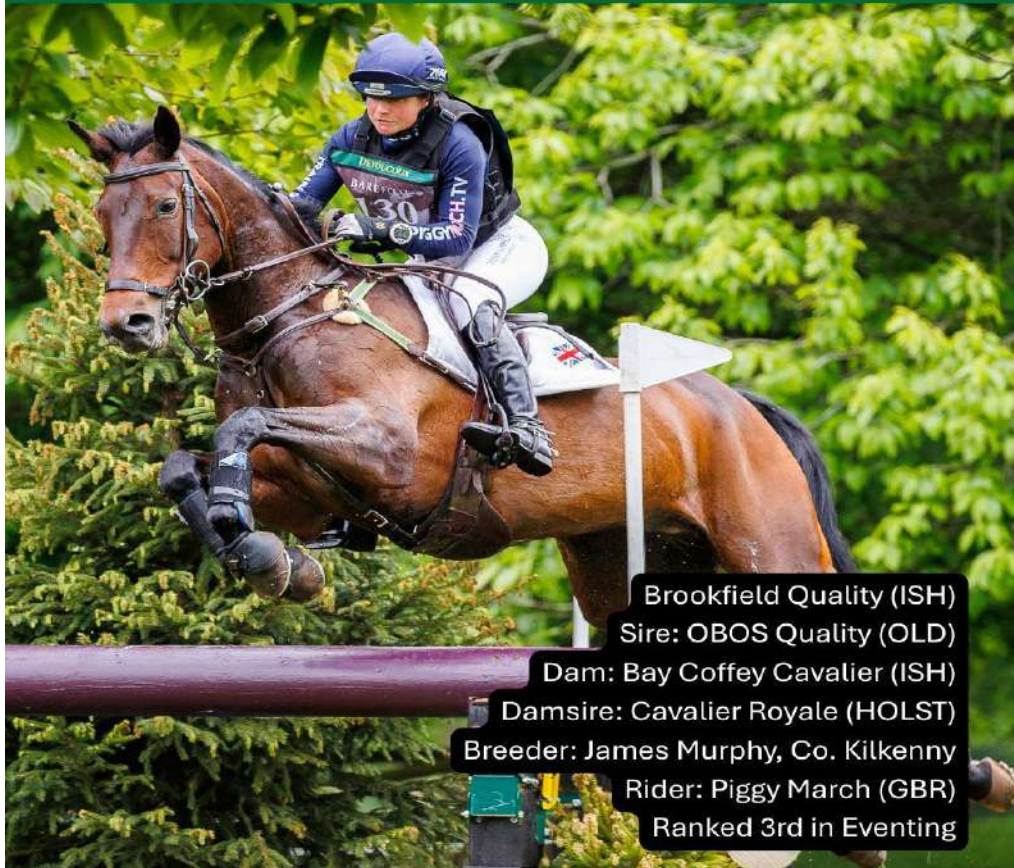

My Clementine (ISH)
Sire: OBOS Quality (OLD)
Dam: Qualisca De Vansichant (sBs)
Damsire: Kashmir Van Schuttershof (sBs)]
Breeder: David Prentice, Co. Down
Rider: Nina Mallevaey (FRA)
Ranked 13th in Showjumping

Highest Ranked Irish Sport Horses in the WBFSH Rankings 2025

Brookfield Quality (ISH)
Sire: OBOS Quality (OLD)
Dam: Bay Coffey Cavalier (ISH)
Damsire: Cavalier Royale (HOLST)
Breeder: James Murphy, Co. Kilkenny
Rider: Piggy March (GBR)
Ranked 3rd in Eventing