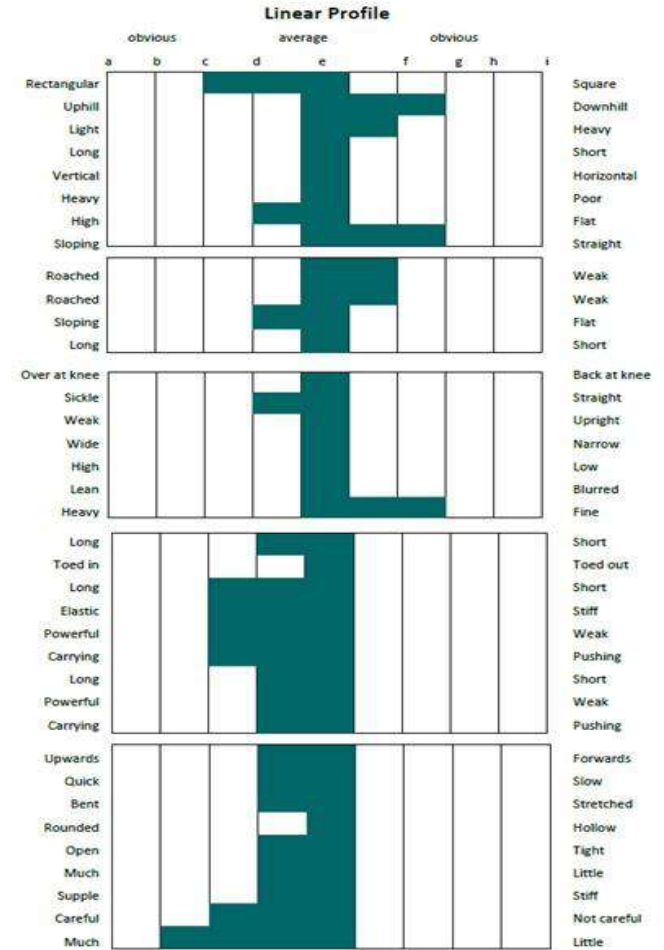

Selection Panel Summary: Jeux D'Enfant Au Pena is a nice quality pony with correct conformation. He showed a good elastic walk and trot. This pony showed good technique and scope in his jump. This stallion is a well-produced and ridden pony with a good attitude.

He will be classified as 'Preliminary Approved (PA)' in the Irish Sports Pony Studbook until he receives a Lifetime Measurement of 148cms at 8 years of age at an Irish Sports Pony Studbook inspection.

Year Approved: 2025