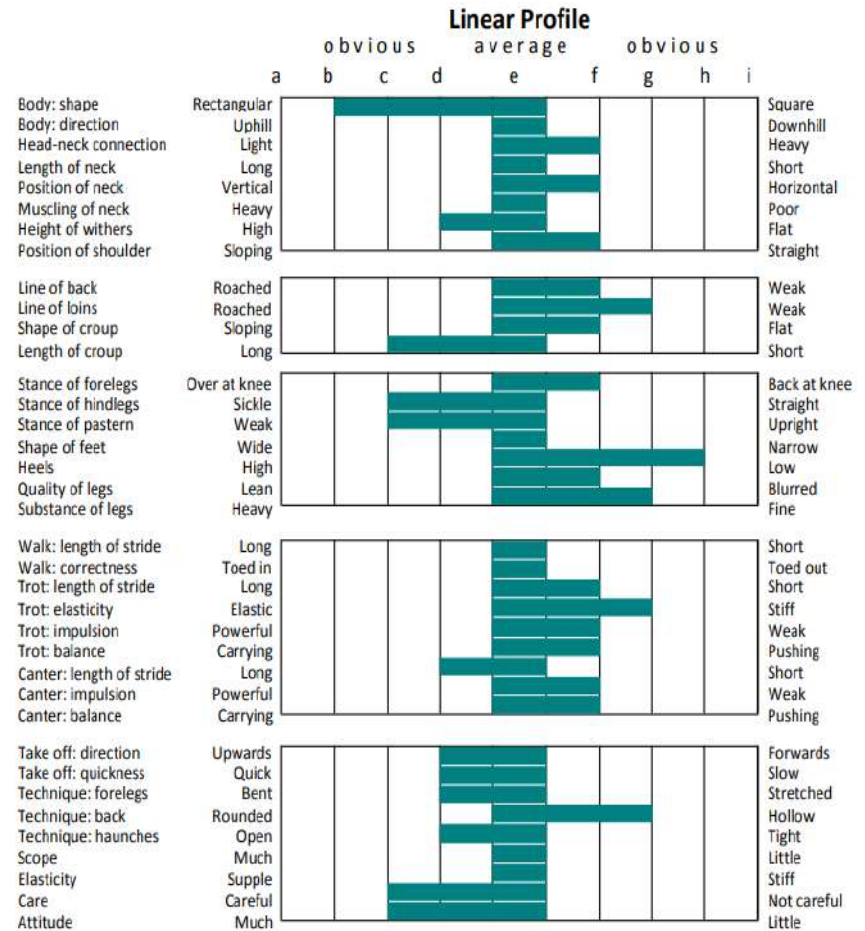

This stallion was classified as Approved following selection by Horse Sport Ireland having passed the Horse Sport Ireland stallion veterinary examination and x-ray requirements.

Year Approved: 2021