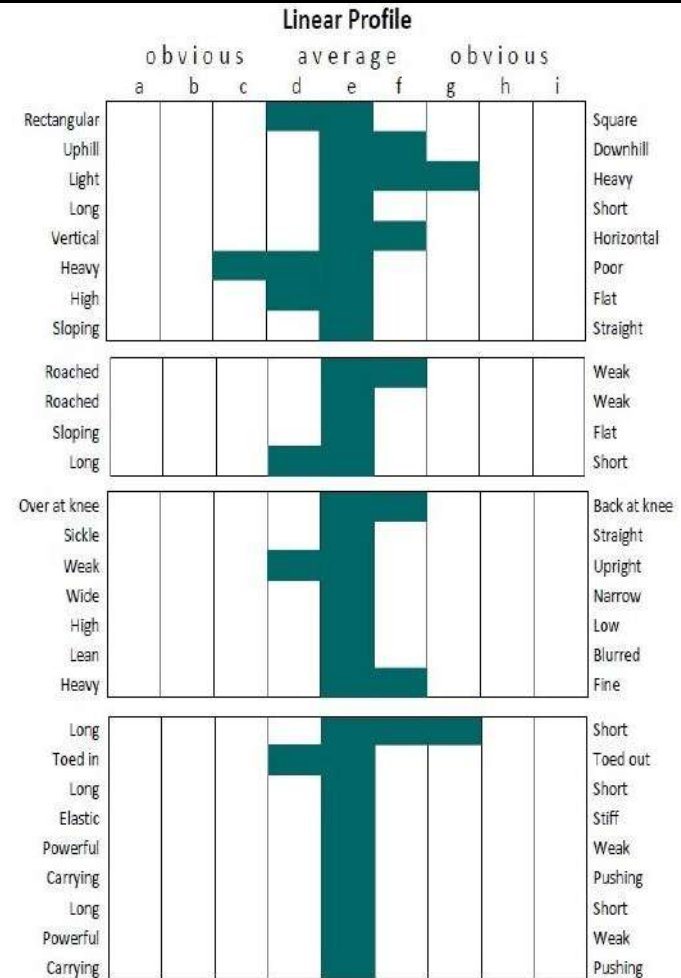

Performance Merits: 5* SJ PP & 4* EV PP

- Body: shape
- Body: direction
- Head-neck connection
- Length of neck
- Position of neck
- Muscling of neck
- Height of withers
- Position of shoulder
- Line of back
- Line of loins
- Shape of croup
- Length of croup
- Stance of forelegs
- Stance of hindlegs
- Stance of pastern
- Shape of feet
- Heels
- Quality of legs
- Substance of legs
- Walk: length of stride
- Walk: correctness
- Trot: length of stride
- Trot: elasticity
- Trot: impulsion
- Trot: balance
- Canter: length of stride
- Canter: impulsion
- Canter: balance