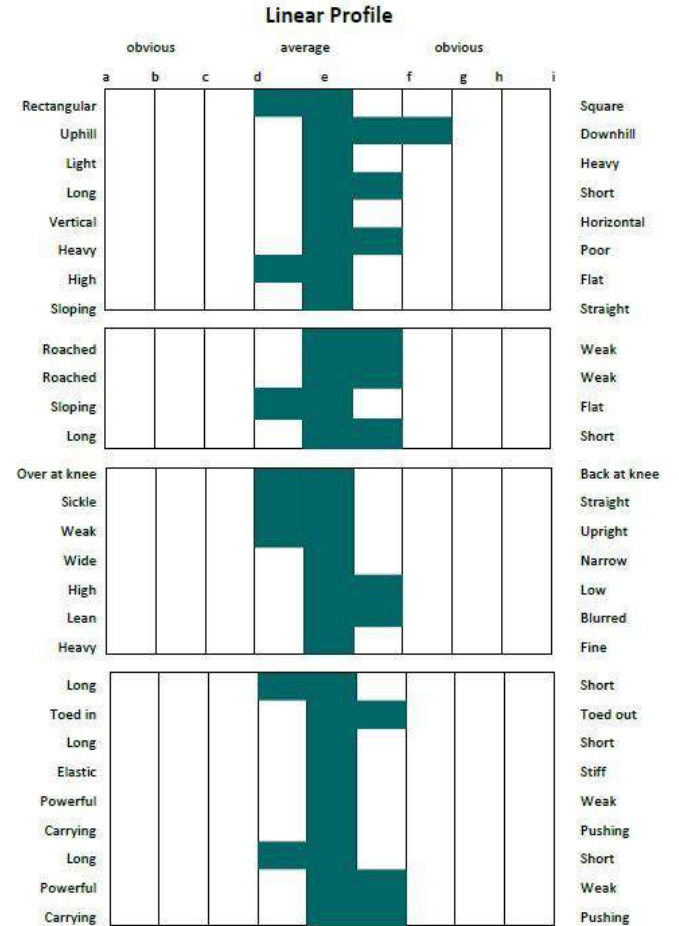

Breeder: Lodge Park Stud

Owned by: Scandinavian Equine Services AB

Standing with: Claire Carey, Tullaghansleek Stud, Castletown Geoghegan, Mullingar, Co. Westmeath, N91N998

Mobile: 0852781156 **Email:** claire.carey9@gmail.com

Scan below for Approval Video:

- Body: shape
- Body: direction
- Head-neck connection
- Length of neck
- Position of neck
- Muscling of neck
- Height of withers
- Position of shoulder
- Line of back
- Line of loins
- Shape of croup
- Length of croup
- Stance of forelegs
- Stance of hindlegs
- Stance of pastern
- Shape of feet
- Heels
- Quality of legs
- Substance of legs
- Walk: length of stride
- Walk: correctness
- Trot: length of stride
- Trot: elasticity
- Trot: impulsion
- Trot: balance
- Canter: length of stride
- Canter: impulsion
- Canter: balance