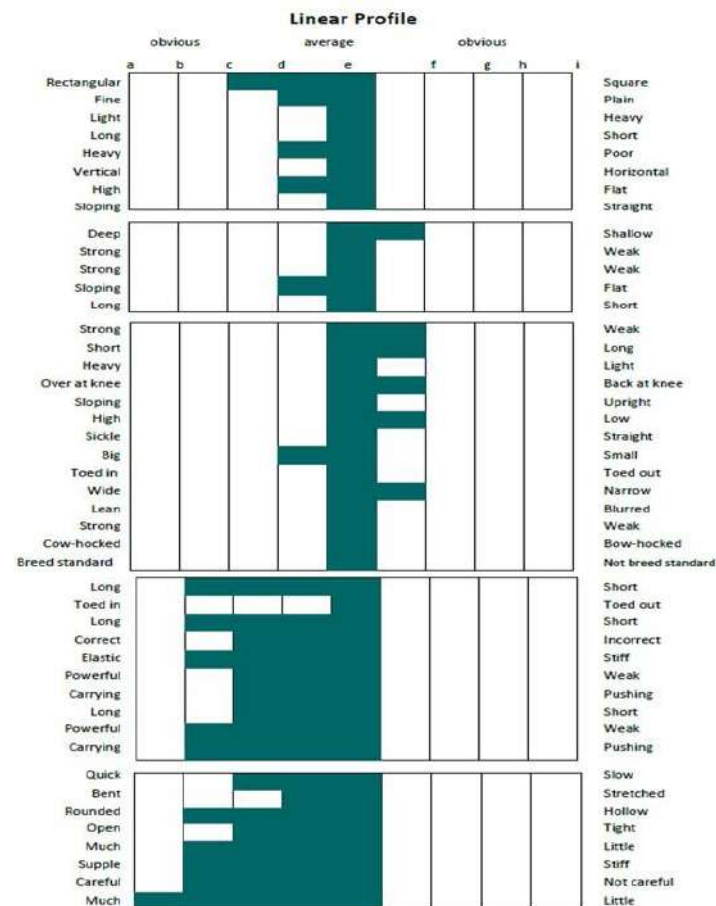

PROSPECT PRIDE
GRANGE BOUNCER	GRANGE HEATHER 2
KILLINICK BOUNCER	FLAGMOUNT KING
EILEEN DUN	LADY SUSAN
ARD GRANDPA	SILVER GRANITE
DERRANE LADY	LURGA LADY
JONNY'S PRIDE	LAKE VIEW PRIDE
	WINETOWN DIAMOND

Breeder: Greg Conway, Co. Dublin.

Owned by: Ann Lambert, Killincik, Co. Wexford

Standing with: Gladys & Eamonn McArdle, Drumhowan Stud, Castleblayney, Co. Monaghan.

Contact: 087-2438959 (Gladys)/086-2094441 (Eamon) **Email:** drumhowanstud@eircom.net

Performance Merits: Silver – Own Showjumping Performance.

Scan below for Approval Video:

Body shape
Head
Head-neck connection
Length of neck
Muscling of neck
Position of neck
Height of withers
Position of shoulder
Barrel
Line of back
Line of loins
Shape of croup
Length of croup
Forearm
Cannon bone length
Substance of legs
Stance of forelegs
Stance of pastern
Heels
Stance of hind legs
Knees (front view)
Stance of fore legs
Shape of feet
Quality of legs
Hindquarters and gaskins
Stance of hind legs
Type
Walk: length of stride
Walk: correctness
Trot: length of stride
Trot: correctness
Trot: elasticity
Trot: impulsion
Trot: balance
Canter: length of stride
Canter: impulsion
Canter: balance
Reflexes
Technique: forelegs
Technique: back
Technique: haunches
Scope
Elasticity
Care
Attitude