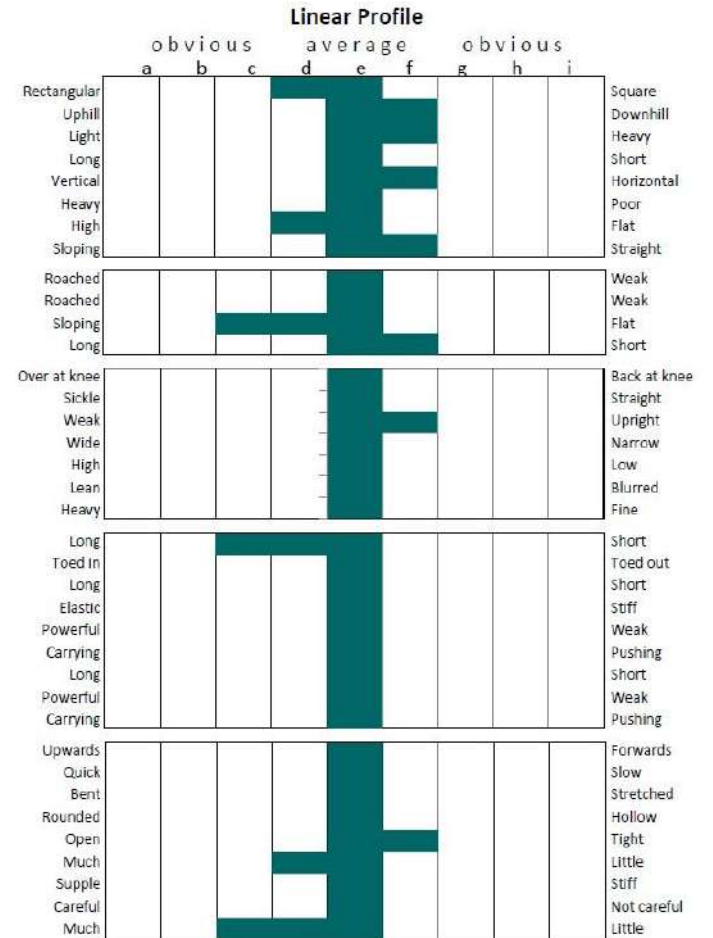

This stallion was classified as Approved following selection by Horse Sport Ireland having passed the Horse Sport Ireland stallion veterinary examination and x-ray requirements.

Year Approved: 2019