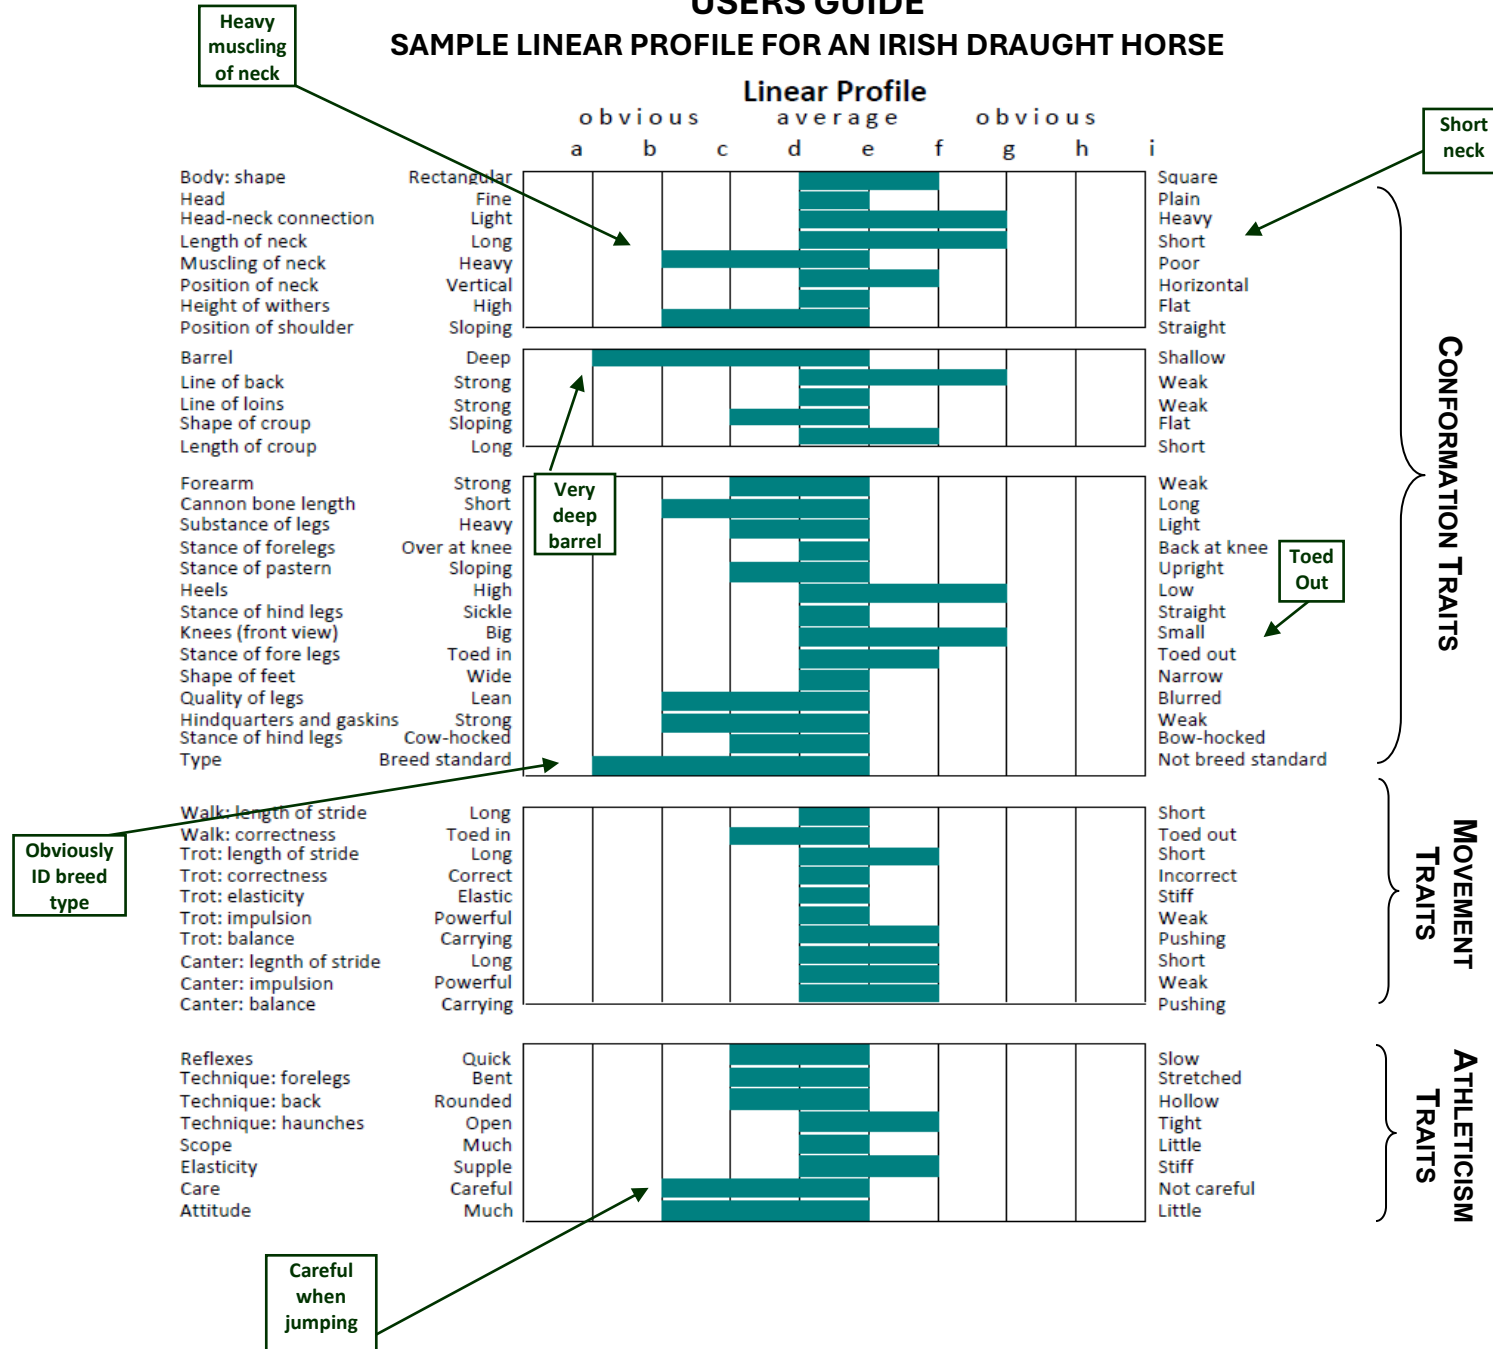

LINEAR PROFILING

USERS GUIDE

SAMPLE LINEAR PROFILE FOR AN IRISH DRAUGHT HORSE