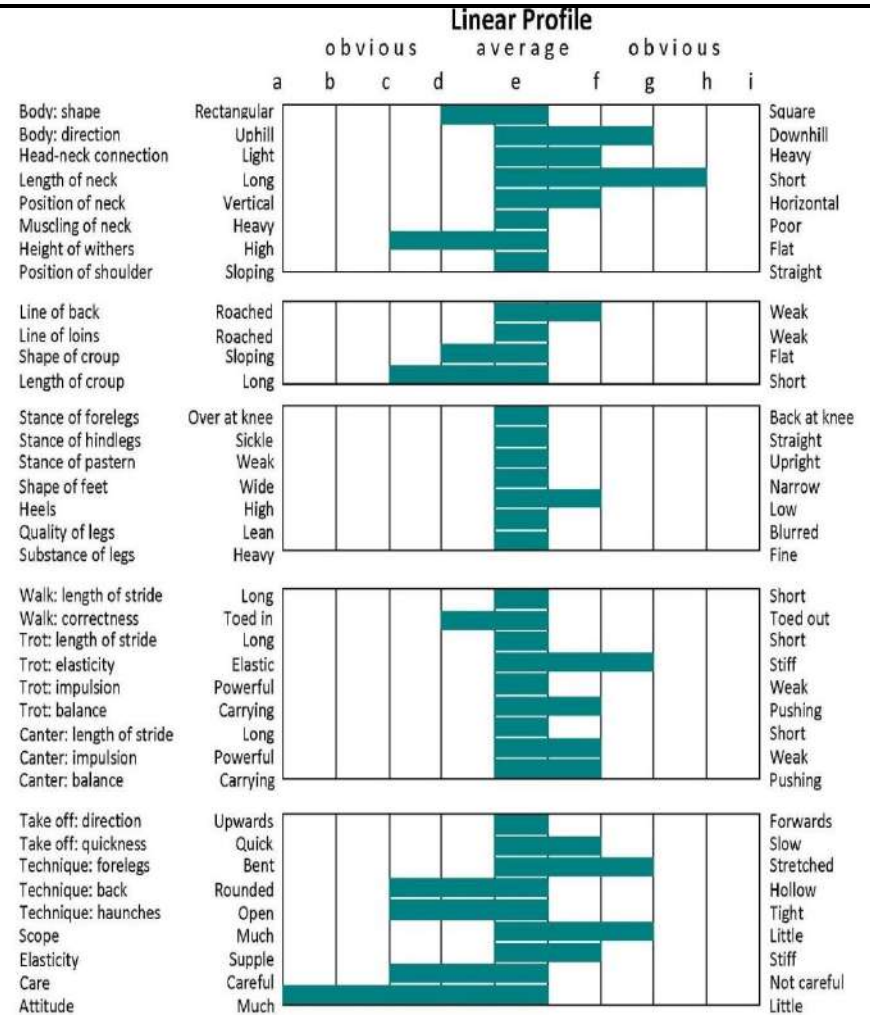

This stallion was approved following inspection by Horse Sport Ireland. The stallion passed the Horse Sport Ireland stallion veterinary examination and x-ray requirements.

Year Approved: 2014