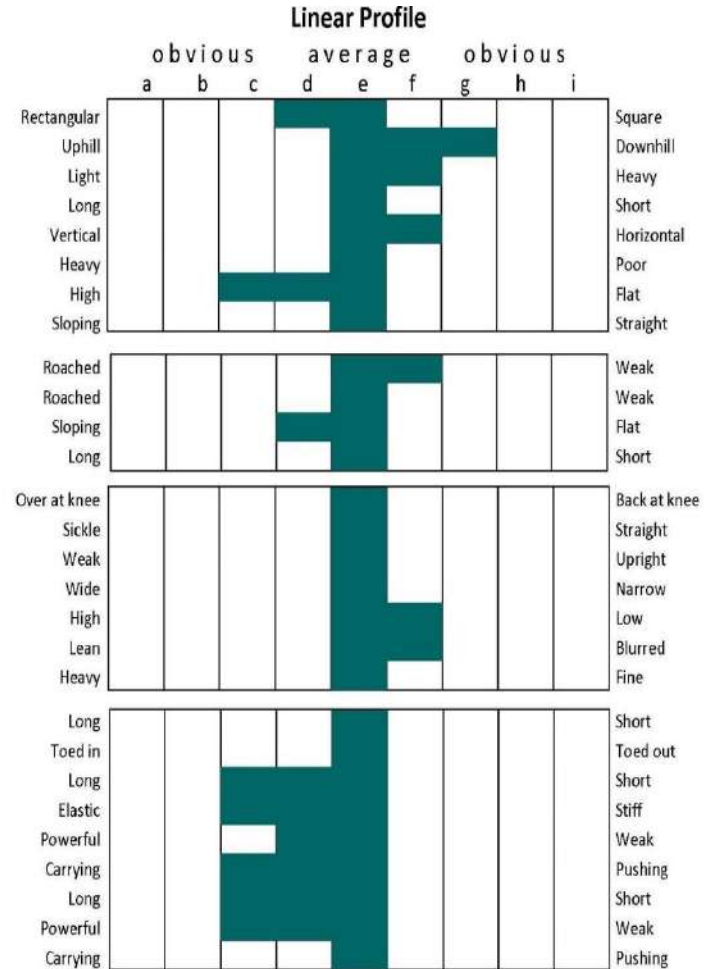

This horse meets the requirements for Approval based on his official Timeform Rating (109).

This stallion was classified as Approved following selection by Horse Sport Ireland having passed the Horse Sport Ireland stallion veterinary examination and x-ray requirements.

Year Approved: 2018