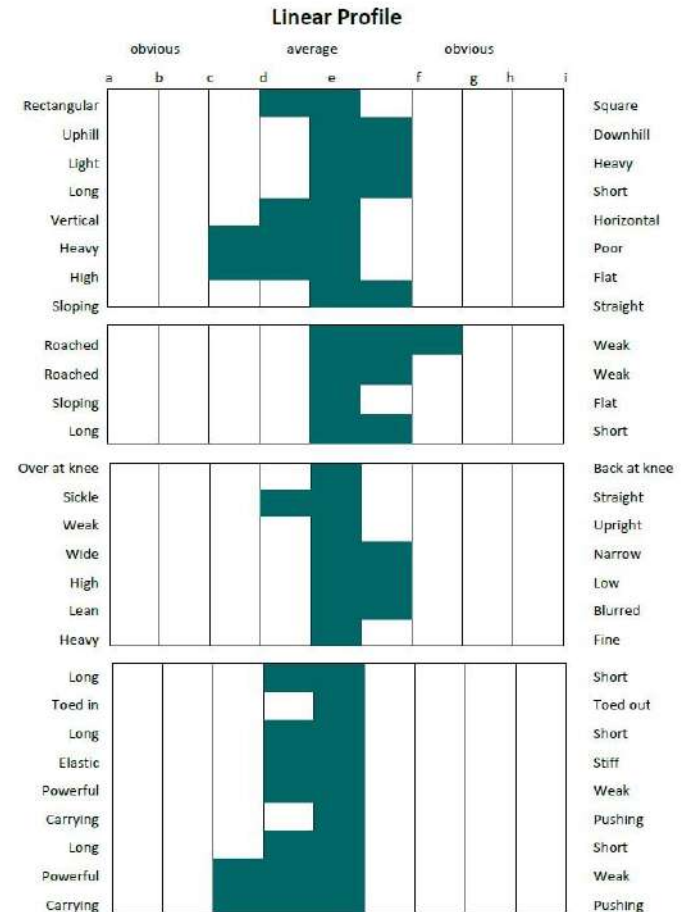

Selection Panel Summary: Durango VDL is a very correct, short-coupled horse. He has a very good canter showing balance and power. This stallion qualifies for a 3* merit for his own performance and his progeny's performance in showjumping

This stallion was classified as Approved following selection by Horse Sport Ireland having passed the Horse Sport Ireland stallion veterinary examination and x-ray requirements.

Year Approved: 2026