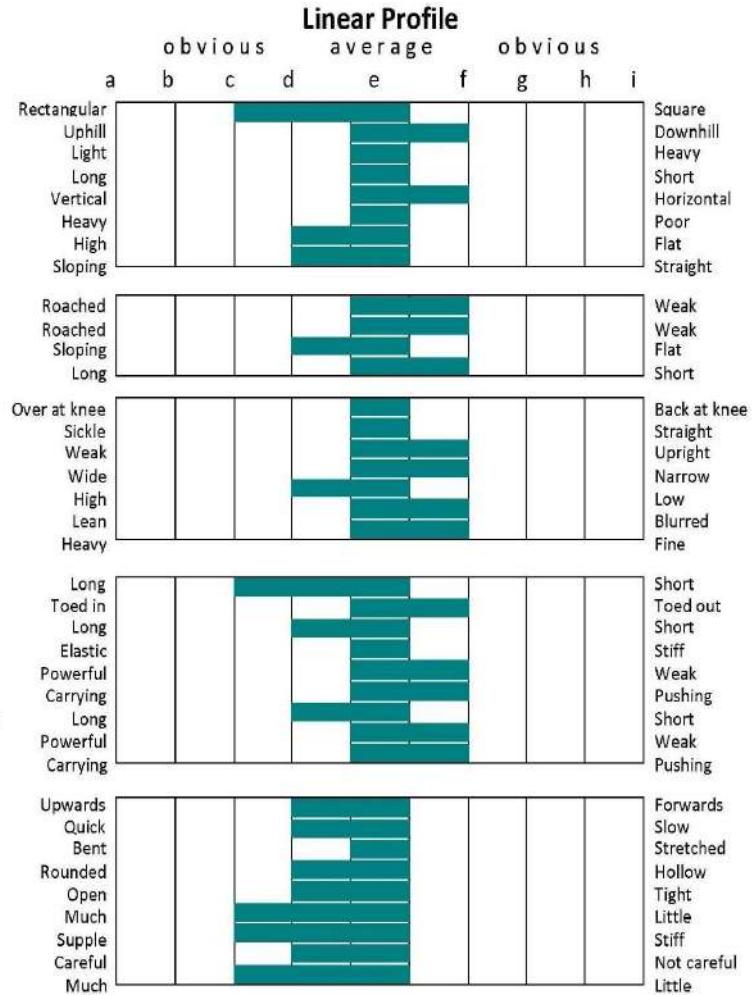

This stallion was classified as Approved following selection by Horse Sport Ireland having passed the Horse Sport Ireland stallion veterinary examination and x-ray requirements.

Year Approved: 2015