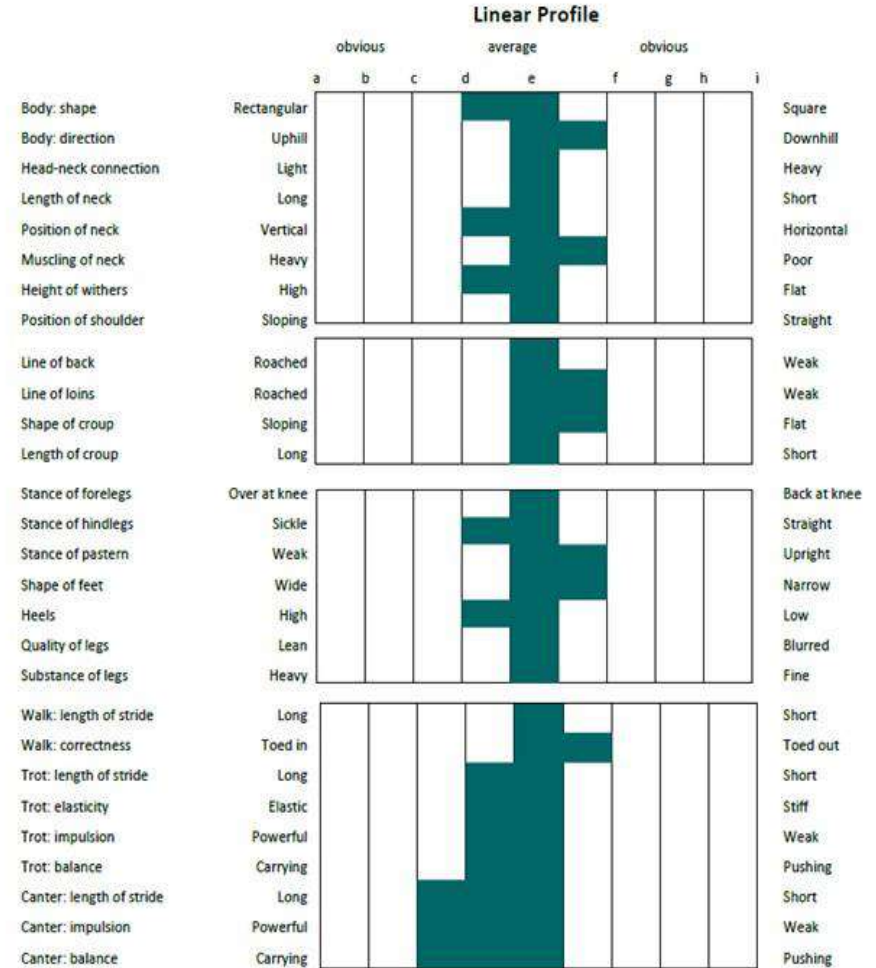

Selection Panel Summary: Double Pleasure is a quality modern sports pony with correct conformation. He is a free active balanced mover.

This stallion was classified as Approved following inspection by Horse Sport Ireland. The stallion passed the Horse Sport Ireland stallion veterinary examination and athleticism requirements.

Year Approved: 2025