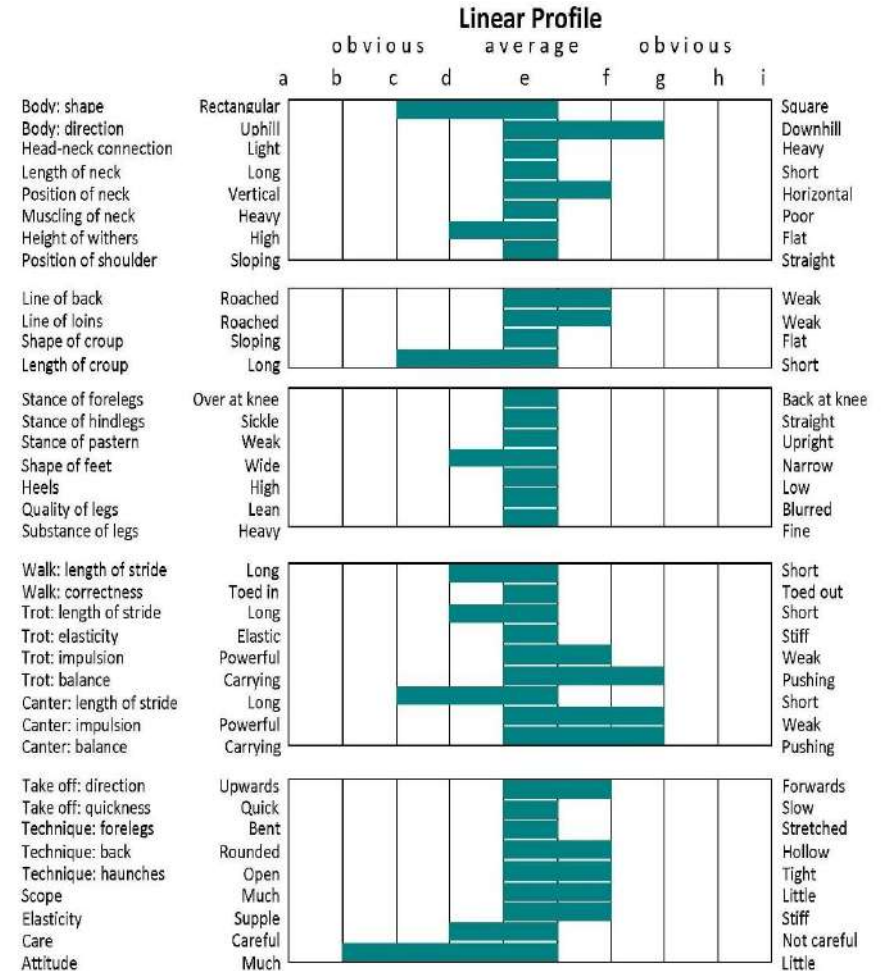

This stallion was classified as Approved following selection by Horse Sport Ireland having passed the Horse Sport Ireland stallion veterinary examination and x-ray requirements.

Year Approved: 2014