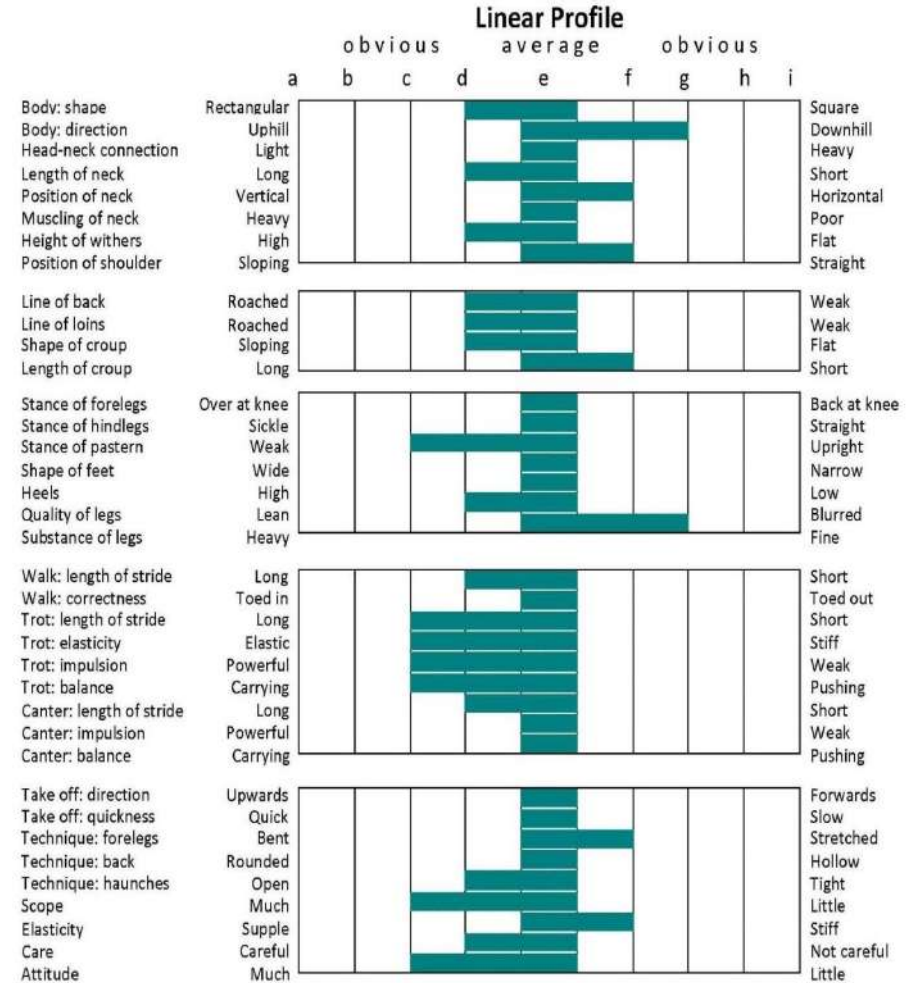

Selection Panel Summary: Hans is a very attractive quality modern sport horse pony. He has a good active walk, and shows lightness, impulsion and good balance in trot and canter. He has quick reflexes and shows scope.

This stallion was classified as Approved following inspection by Horse Sport Ireland. The stallion passed the Horse Sport Ireland stallion veterinary examination and athleticism requirements.

Year Approved: 2015