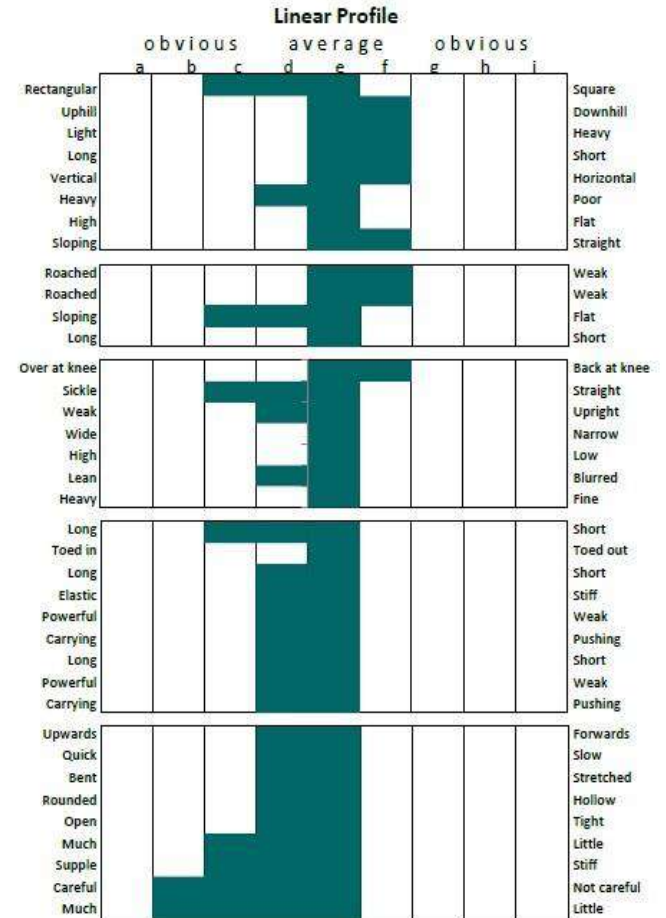

This stallion was classified as Approved following selection by Horse Sport Ireland having passed the Horse Sport Ireland stallion veterinary examination and x-ray requirements.

Year Approved: 2025