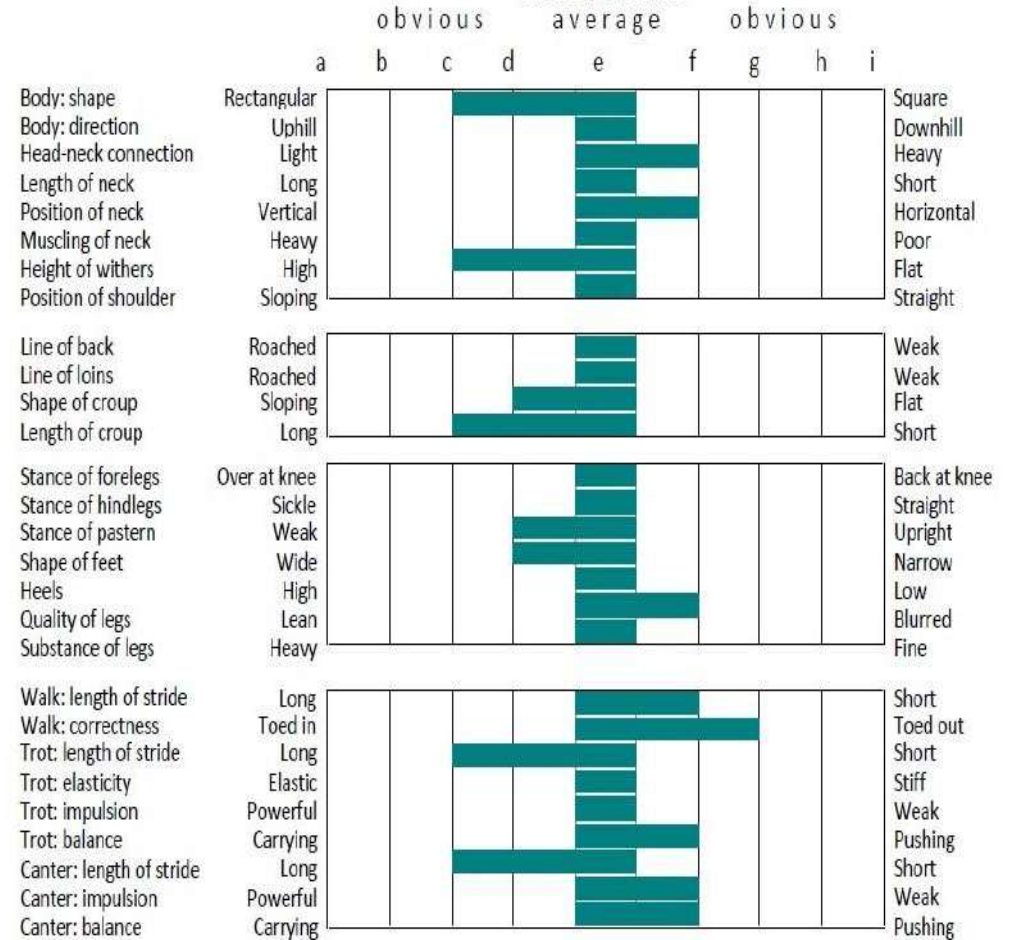

Linear Profile

This stallion was classified as Approved following selection by Horse Sport Ireland having passed the Horse Sport Ireland stallion veterinary examination and x-ray requirements.

Year Approved: 2016