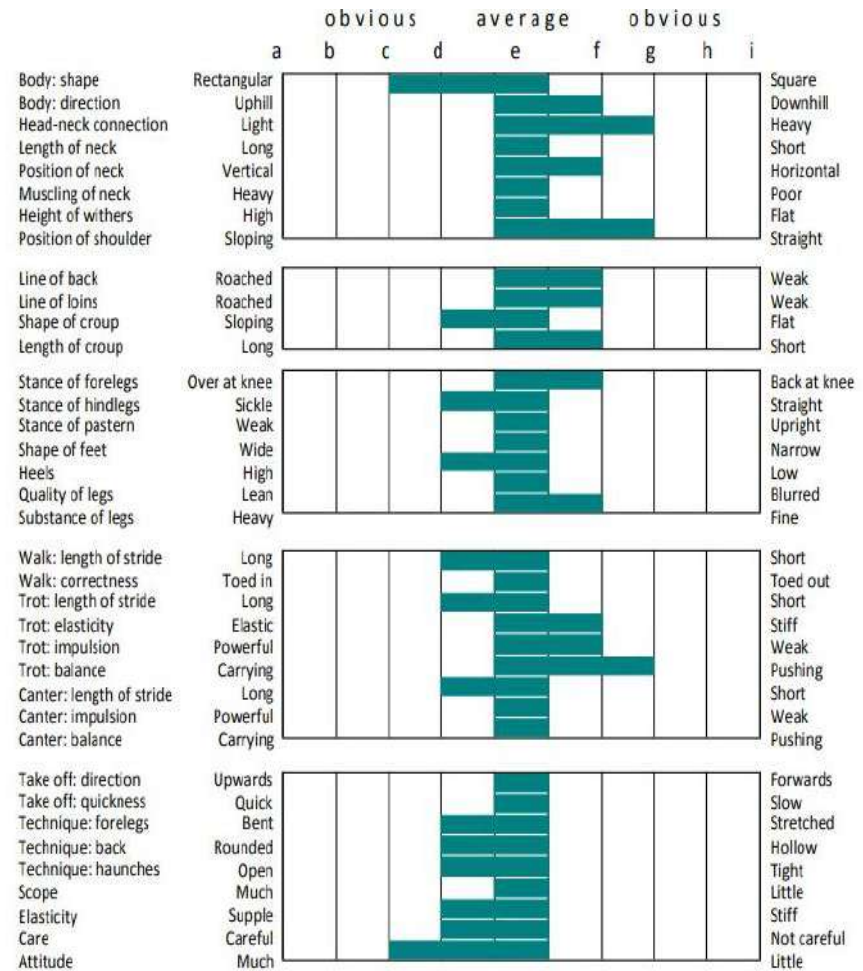

Linear Profile

This stallion was classified as Approved following selection by Horse Sport Ireland having passed the Horse Sport Ireland stallion veterinary examination and x-ray requirements.

Approved stallion offspring in the Irish Sport Horse Studbook:

SHS QUATTRO CRUISE (ISH) (PA).

Year Approved: 2021