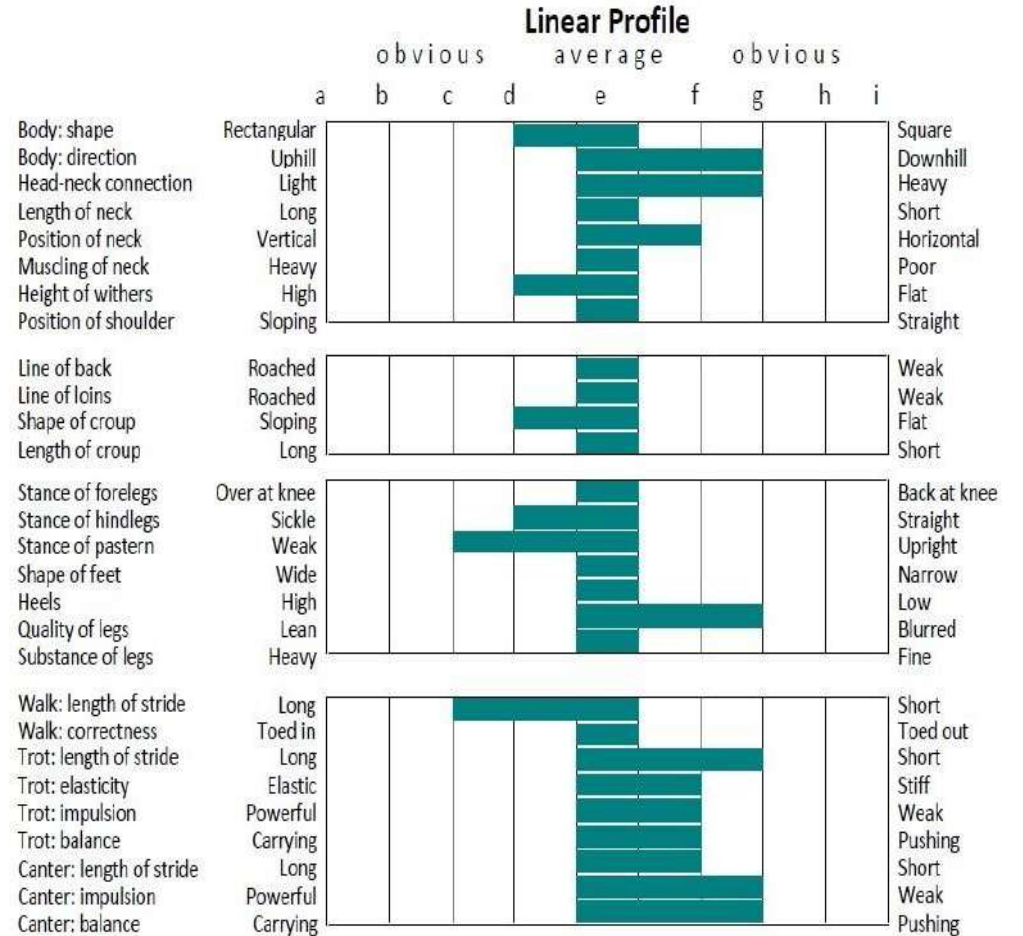

This horse meets the requirements for Approval based on his official Timeform Rating

This stallion was classified as Approved following selection by Horse Sport Ireland having passed the Horse Sport Ireland stallion veterinary examination.

Year Approved: 2016