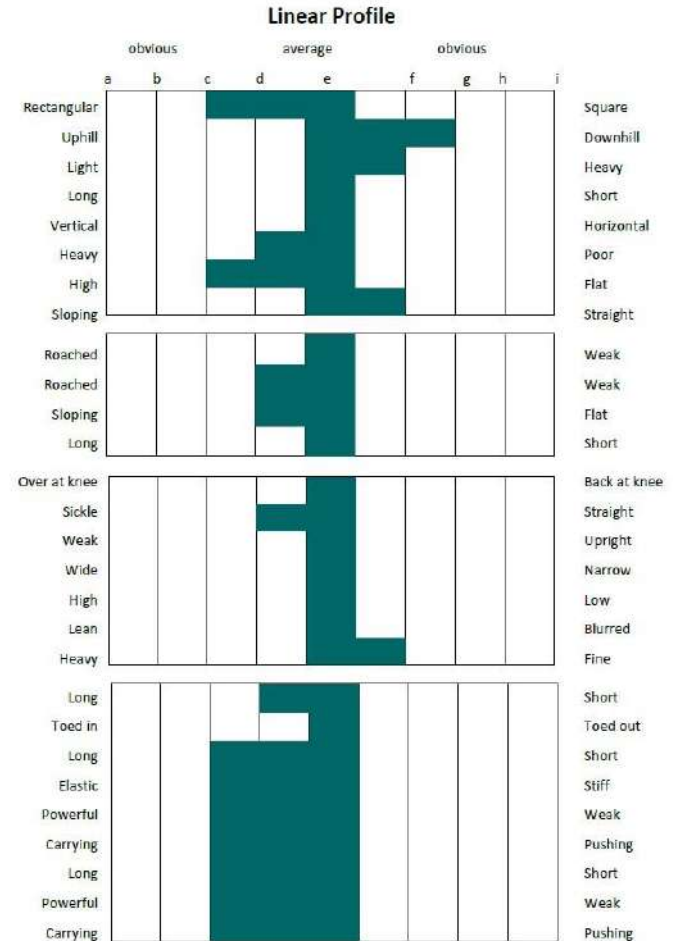

Selection Panel Summary: Fernando is a quality, modern sport horse with a strong top line. He has an active walk and trot with a good balanced canter. He is in good condition for his age. He has been awarded a 5* merit for his own showjumping performances.

This stallion was classified as Approved following selection by Horse Sport Ireland having passed the Horse Sport Ireland stallion veterinary examination and x-ray requirements.

Year Approved: 2026