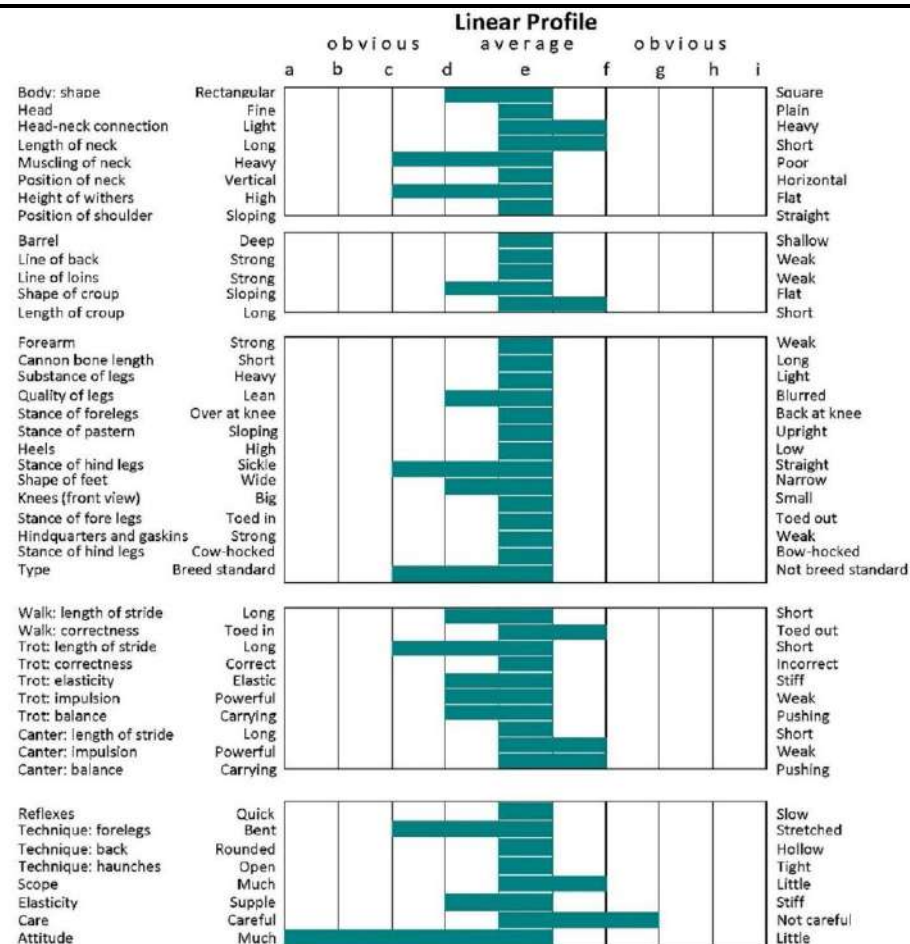

Contact: 00442894464355. **Mobile:** 00447761179098. **Email:** royshamrockstud@tiscali.co.uk

Additional Merits

Irish Draught Horse Studbook	OP	PP
Showjumping	Bronze	--
Dressage	Silver	--

Linear Profile Comments: Takeoff direction: Forwards.