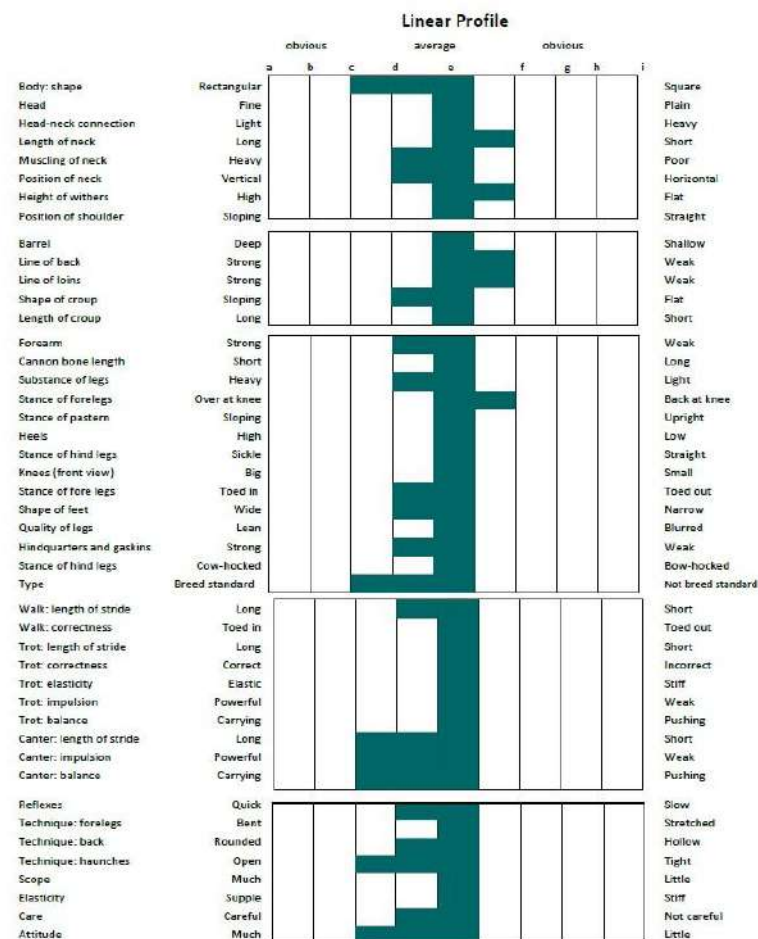

Selection panel summary: Barnacogue Hero is a big, strong, correct horse. He shows very good ID characteristics. He is correct in walk and trot. He has a very balanced canter and show sufficient technique and scope.

This stallion was classified as Class 1 following selection by Horse Sport Ireland having passed the Horse Sport Ireland stallion veterinary examination and x-ray requirements.

Year Classified: 2026