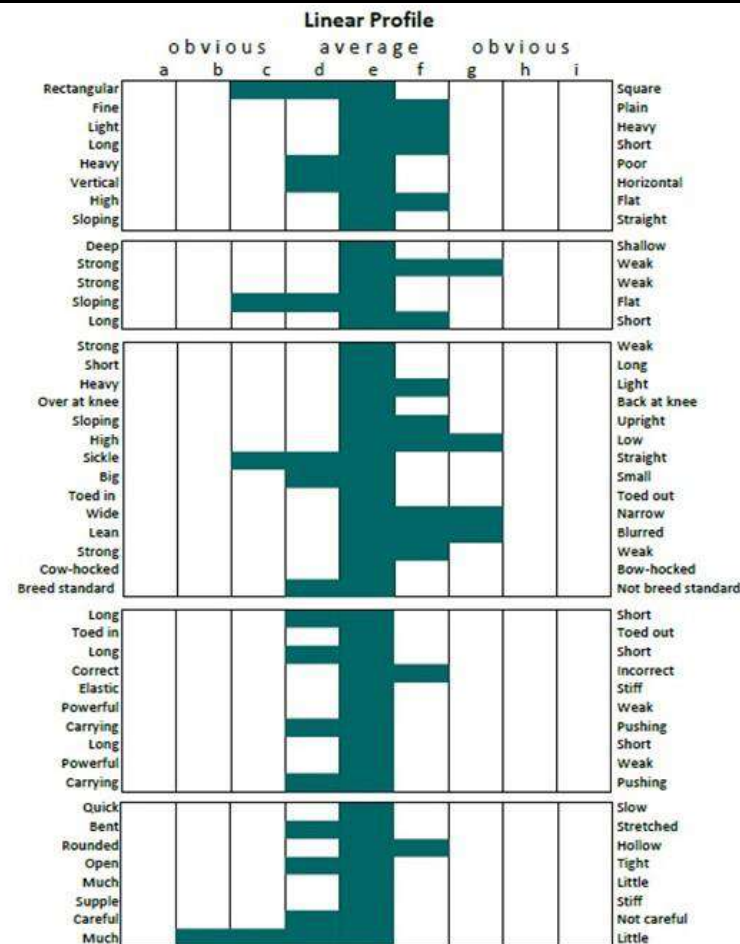

This stallion was classified as Class 1 following selection by Horse Sport Ireland having passed the Horse Sport Ireland stallion veterinary examination and x-ray requirements.

Year Classified: 2020