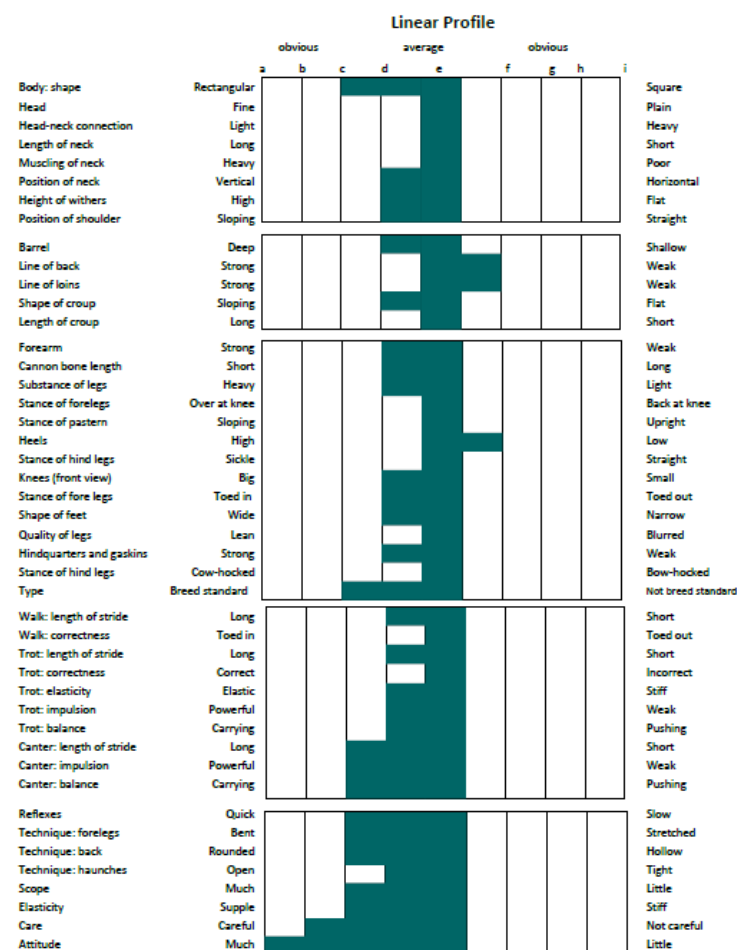

Selection panel summary: Abbeyward Zero has a very good front and he has a good, deep body with strong hindquarters and gaskins. He has very strong ID characteristics. He has good active paces and is correct in walk and trot. He is quick off the ground in his jump, displaying a good technique and scope. He also displays a very willing attitude.

This stallion was classified as Class 1 following selection by Horse Sport Ireland having passed the Horse Sport Ireland stallion veterinary examination and x-ray requirements.

Year Classified: 2026