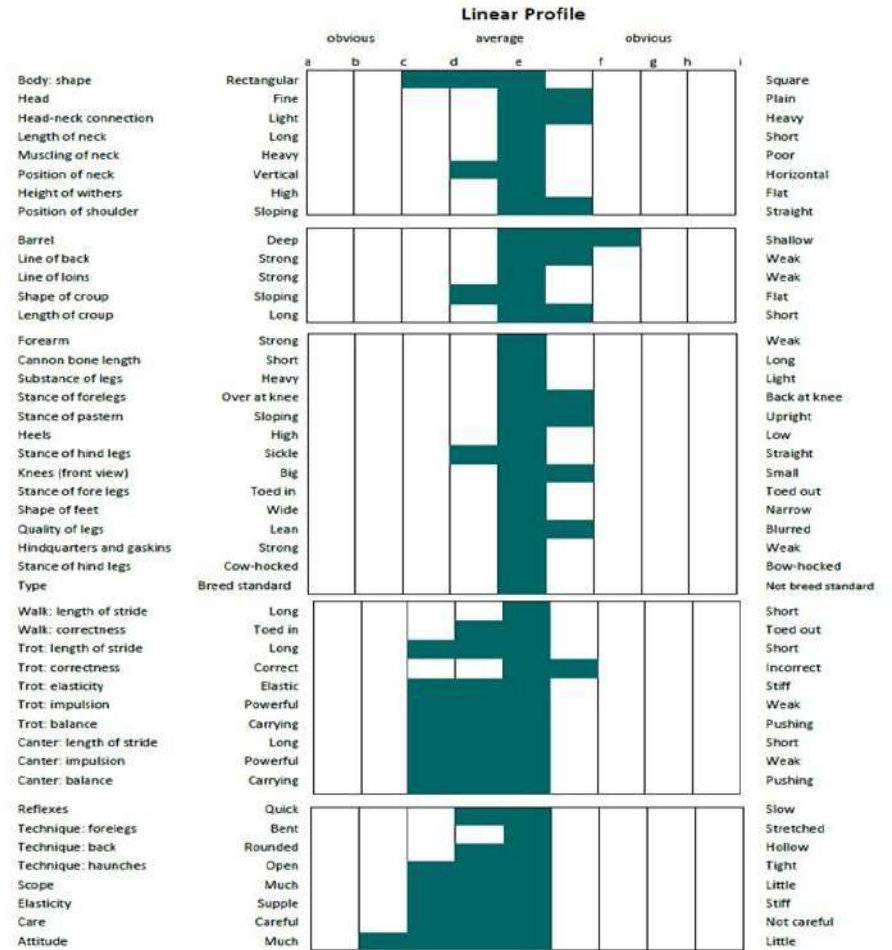

Selection panel summary: Fuerty Welcome Lad is long legged with shallow body. He has a pleasant head with a nice topline. He showed sufficient Irish Draught characteristics. He has a sufficient length of stride in walk and an active powerful ground covering trot. He showed an active balanced canter, and power and technique over the fence.

This stallion was classified as Class 1 following selection by Horse Sport Ireland. The stallion passed the Horse Sport Ireland stallion veterinary examination and x-ray requirements.

Year Classified: 2025