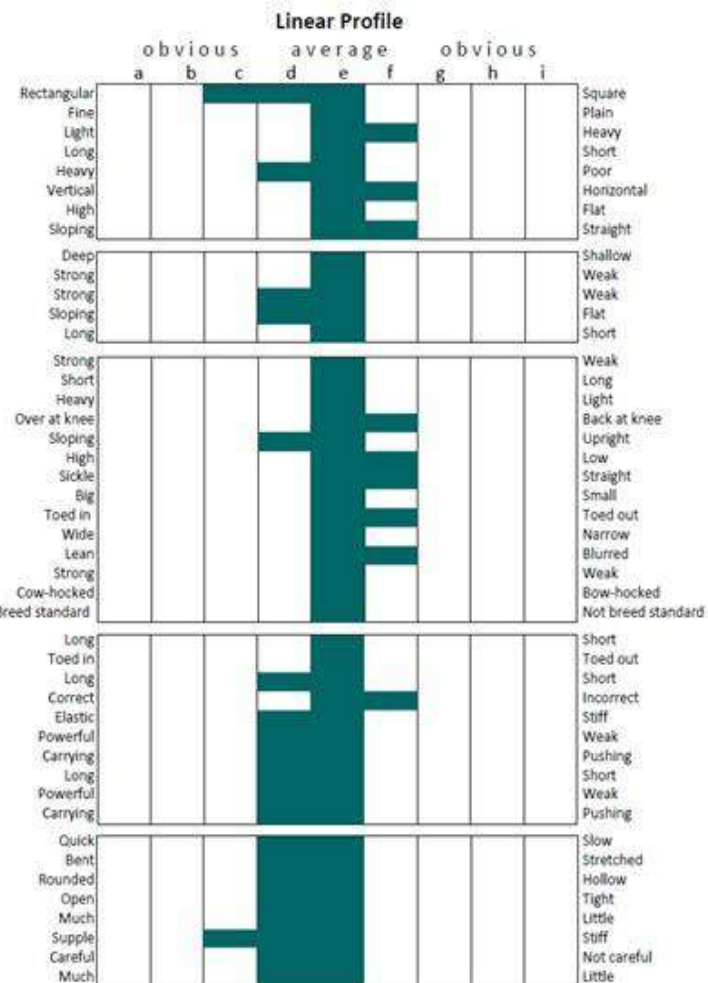

This stallion was classified as Class 1 following selection by Horse Sport Ireland. The stallion passed the Horse Sport Ireland stallion veterinary examination and x-ray requirements.

Year Classified: 2019