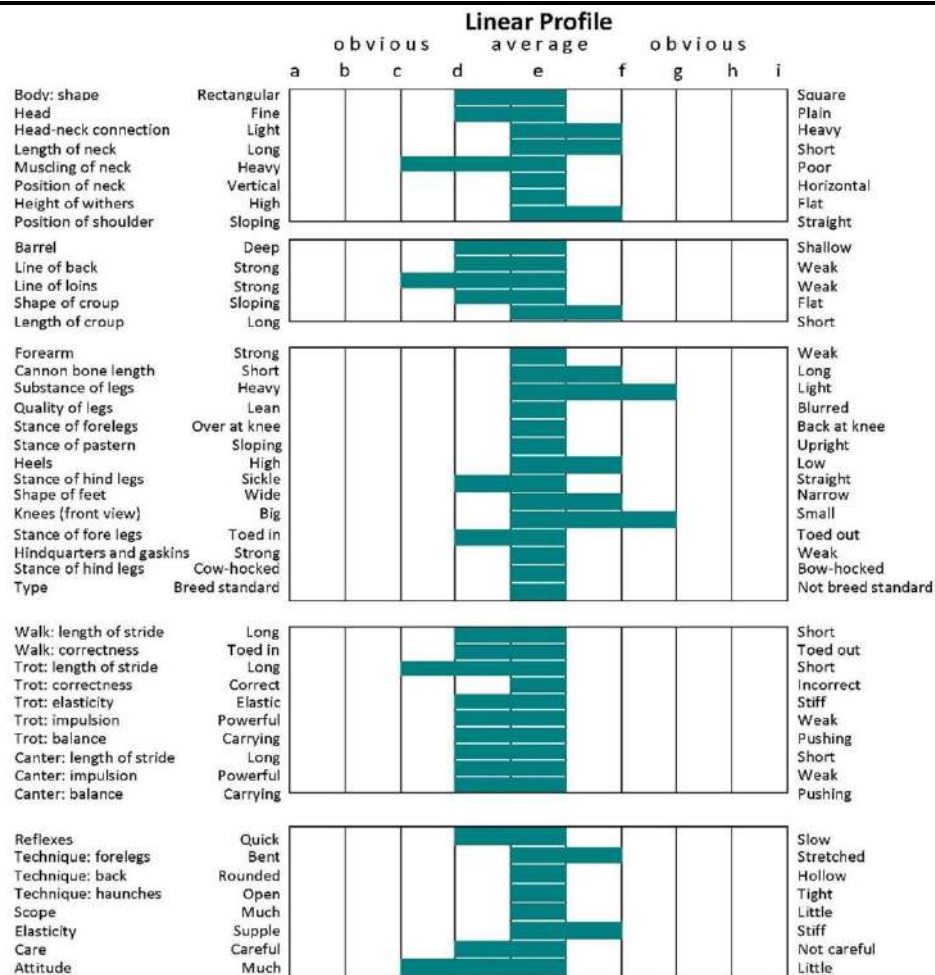

Selection panel summary: DS Ballagh Bouncer is a short-coupled, compact horse who is very active in all gaits, and has a lovely, carrying canter. He has great use of a slightly straight shoulder in his jump. Good reflexes with adequate technique and scope. This is an attractive horse, expected to contribute quality and movement to the breed.

This stallion was classified as Class 1 following selection by Horse Sport Ireland having passed the Horse Sport Ireland stallion veterinary examination and x-ray requirements.

Year Classified: 2015