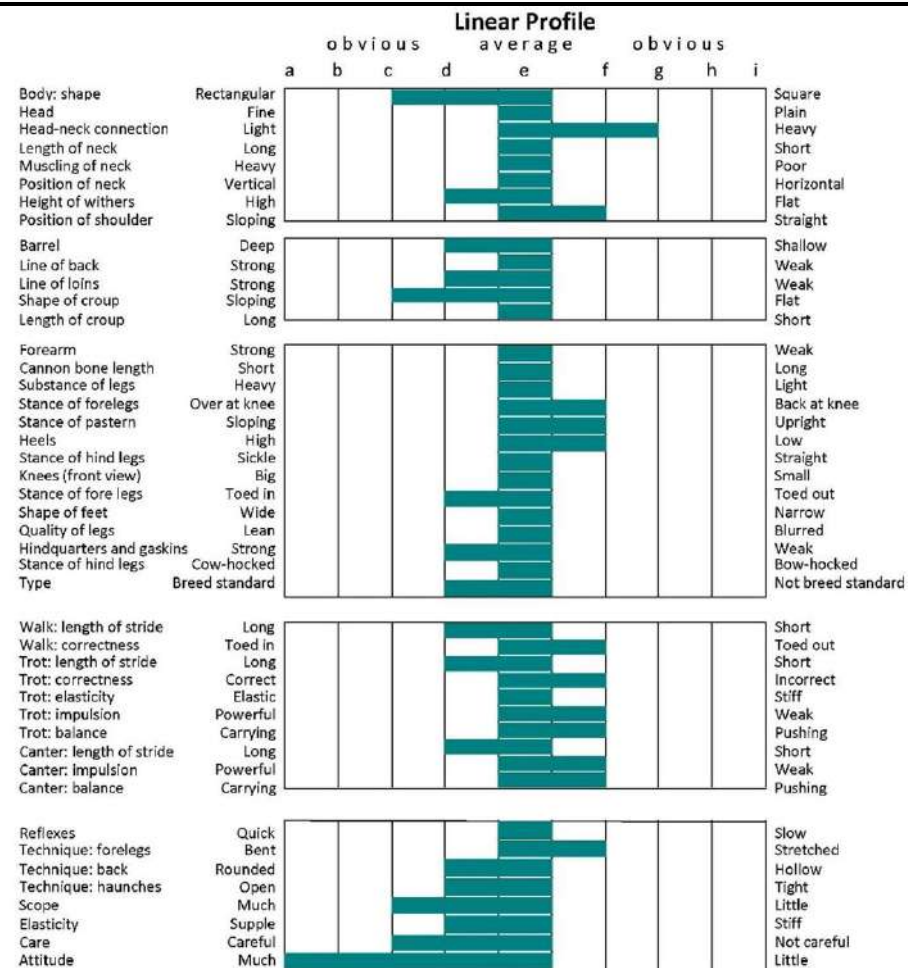

Additional Merits:

Irish Draught Horse Studbook	OP	PP
Showjumping	Silver	--
Showing	--	Silver

This stallion was classified as Class 1 following selection by Horse Sport Ireland having passed the Horse Sport Ireland stallion veterinary examination and x-ray requirements.