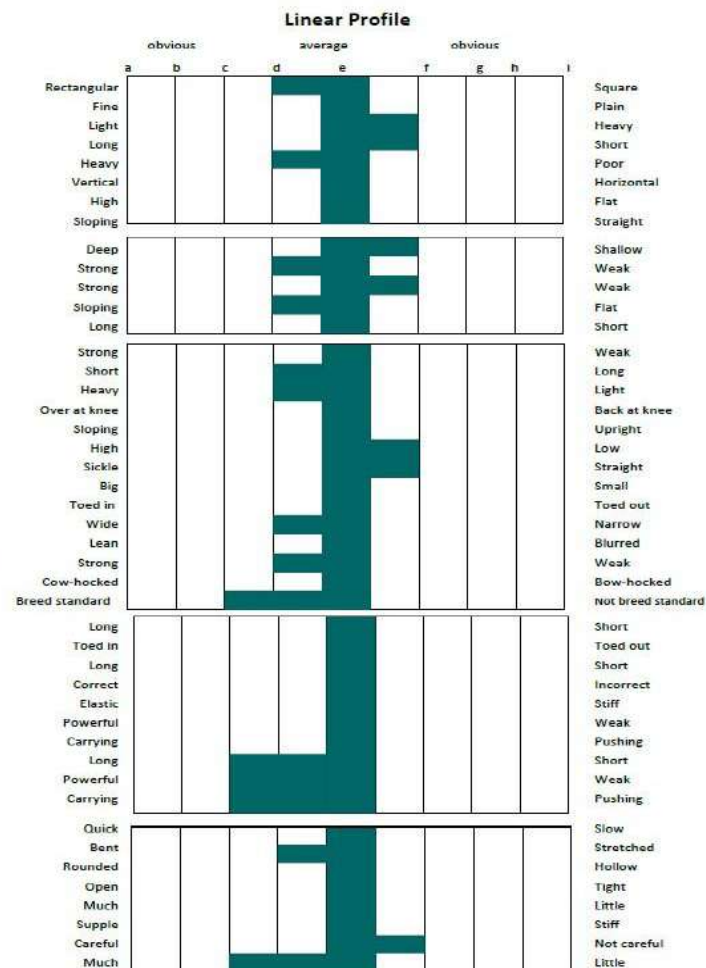

Selection panel summary: Castlegar Jack is a very correct, well proportioned stallion with good limbs. He is very true to type. He has a sufficient walk and trot and very balanced canter. He displayed sufficient technique and scope and a willing attitude.