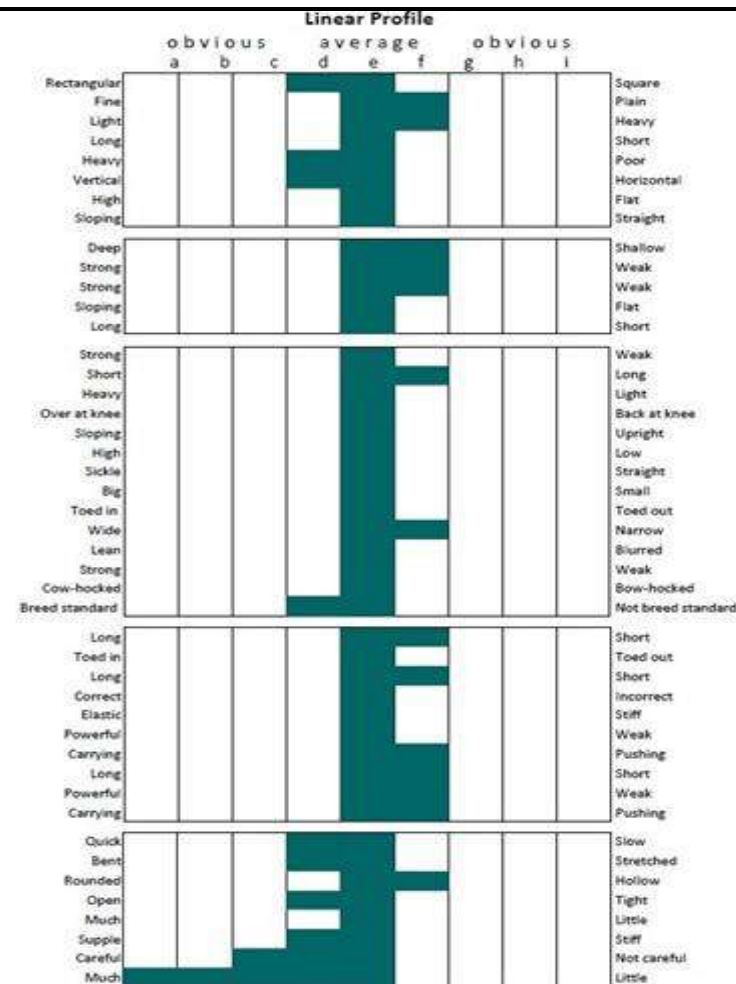

Additional Merits:

Irish Draught Horse Studbook	OP	PP
Showing	--	Gold

Body: shape
 Head
 Head-neck connection
 Length of neck
 Muscling of neck
 Position of neck
 Height of withers
 Position of shoulder
 Barrel
 Line of back
 Line of loins
 Shape of croup
 Length of croup
 Forearm
 Cannon bone length
 Substance of legs
 Stance of forelegs
 Stance of pastern
 Heels
 Stance of hind legs
 Knees (front view)
 Stance of fore legs
 Shape of feet
 Quality of legs
 Hindquarters and gaskins
 Stance of hind legs
 Type
 Walk: length of stride
 Walk: correctness
 Trot: length of stride
 Trot: correctness
 Trot: elasticity
 Trot: impulsion
 Trot: balance
 Canter: length of stride
 Canter: impulsion
 Canter: balance
 Reflexes
 Technique: forelegs
 Technique: back
 Technique: haunches
 Scope
 Elasticity
 Care
 Attitude