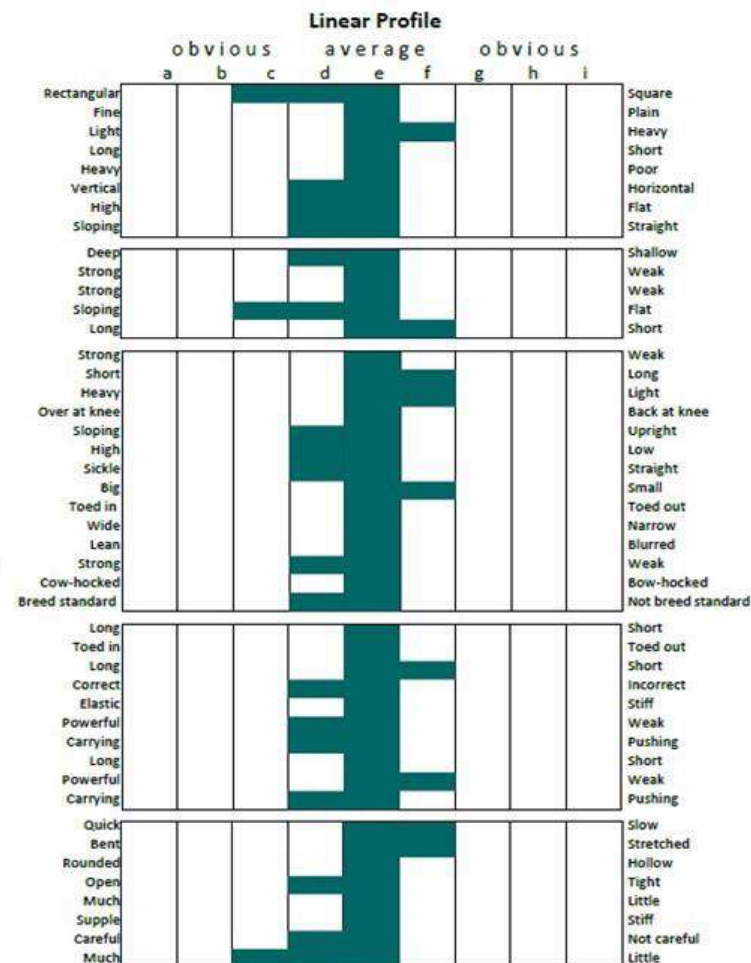

Scan below for Gold Merit Presentation Video:

- Body: shape
- Head
- Head-neck connection
- Length of neck
- Muscling of neck
- Position of neck
- Height of withers
- Position of shoulder
- Barrel
- Line of back
- Line of loins
- Shape of croup
- Length of croup
- Forearm
- Cannon bone length
- Substance of legs
- Stance of forelegs
- Stance of pastern
- Heels
- Stance of hind legs
- Knees (front view)
- Stance of fore legs
- Shape of feet
- Quality of legs
- Hindquarters and gaskins
- Stance of hind legs
- Type
- Walk: length of stride
- Walk: correctness
- Trot: length of stride
- Trot: correctness
- Trot: elasticity
- Trot: impulsion
- Trot: balance
- Canter: length of stride
- Canter: impulsion
- Canter: balance
- Reflexes
- Technique: forelegs
- Technique: back
- Technique: haunches
- Scope
- Elasticity
- Care
- Attitude