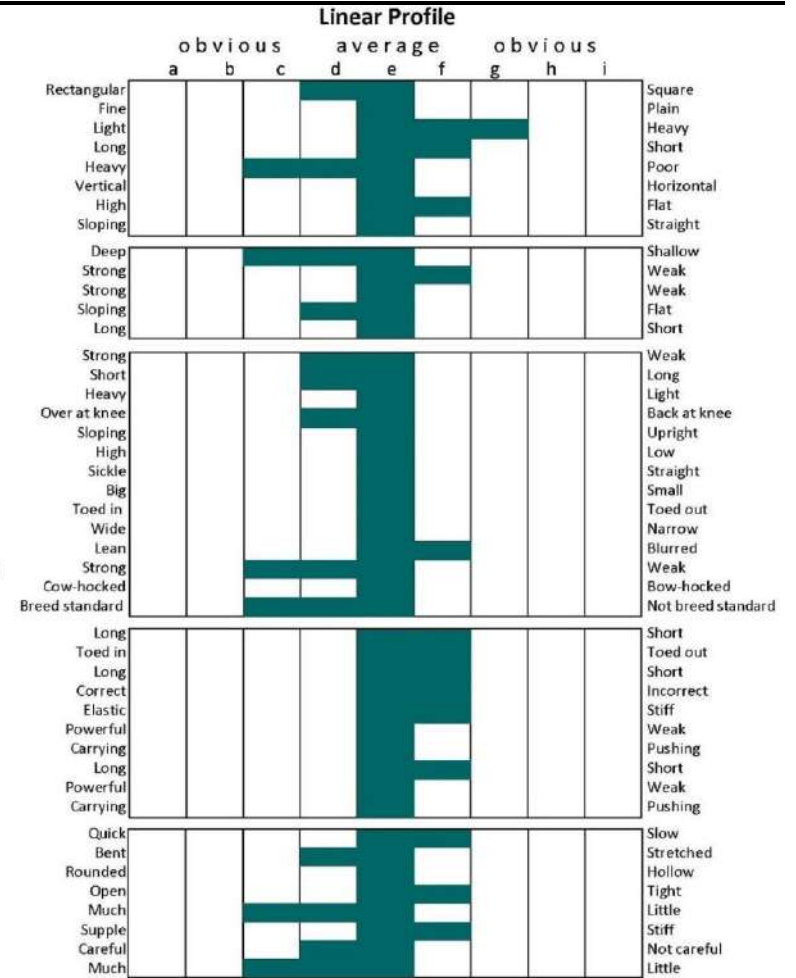

This stallion was classified as Class 1 following selection by Horse Sport Ireland. The stallion passed the Horse Sport Ireland stallion veterinary examination and x-ray requirements.

Year Classified: 2018