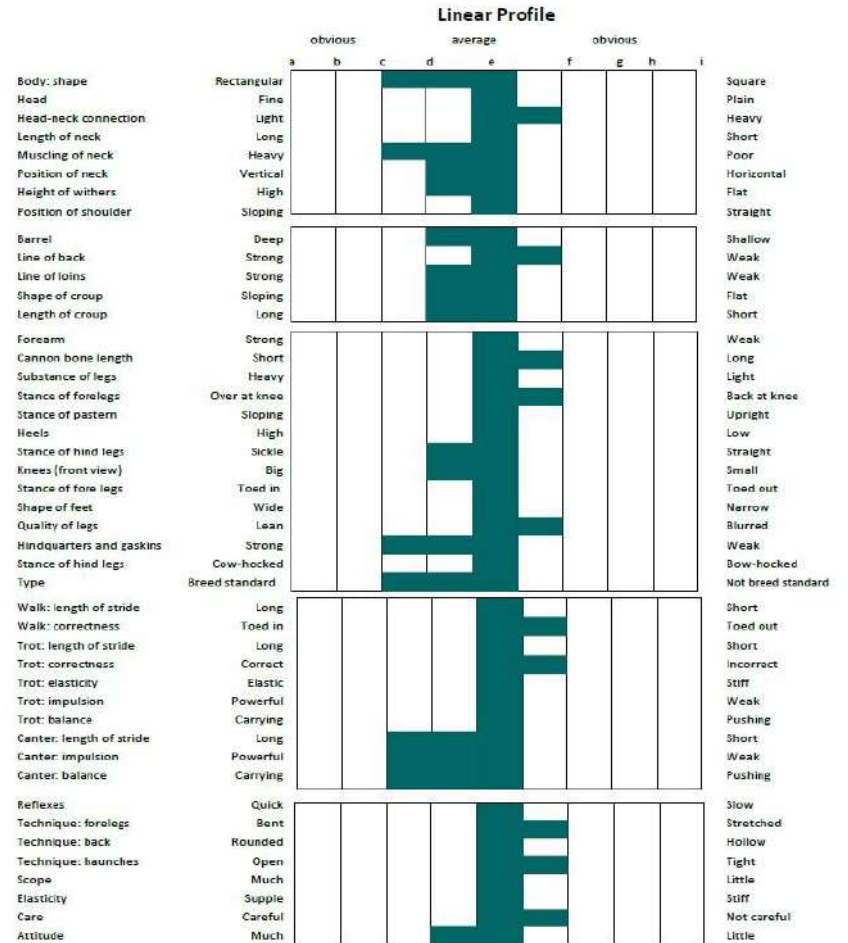

Selection panel summary: Gweebarra Creed is a quality Irish Draught stallion with a good topline and hindquarters. He shows many desirable Irish Draught characteristics. He has a good, active walk with length of stride and is active in trot. He has a good balanced canter, and showed sufficient technique and scope in his jumping.

This stallion was classified as Class 1 following selection by Horse Sport Ireland having passed the Horse Sport Ireland stallion veterinary examination and x-ray requirements.

Year Classified: 2026