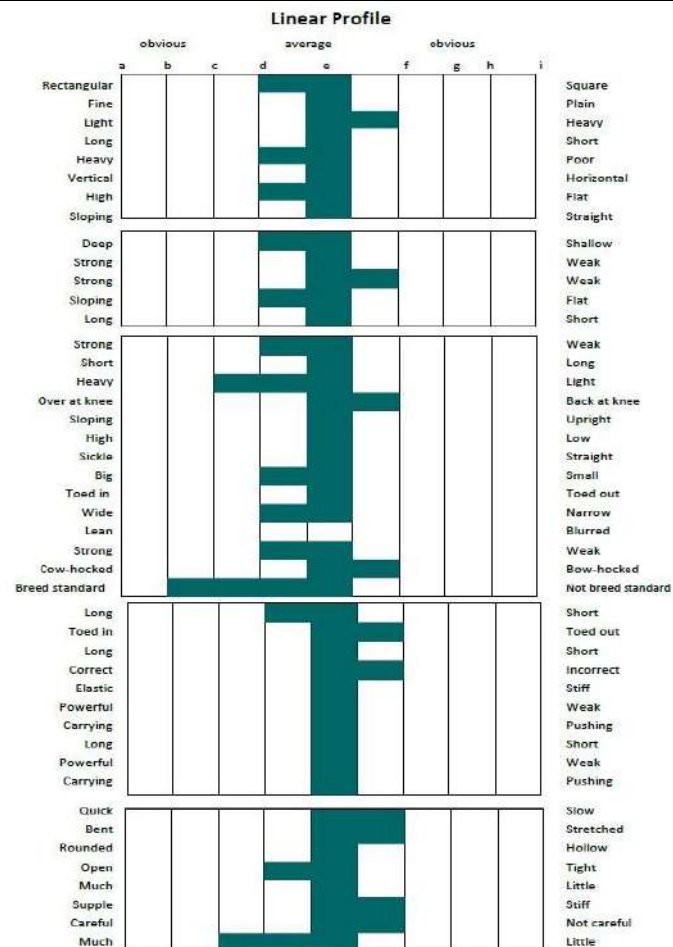

Body: shape
Head
Head-neck connection
Length of neck
Muscling of neck
Position of neck
Height of withers
Position of shoulder
Barrel
Line of back
Line of loins
Shape of croup
Length of croup
Forearm
Cannon bone length
Substance of legs
Stance of forelegs
Stance of pastern
Heels
Stance of hind legs
Knees (front view)
Stance of fore legs
Shape of feet
Quality of legs
Hindquarters and gaskins
Stance of hind legs
Type
Walk: length of stride
Walk: correctness
Trot: length of stride
Trot: correctness
Trot: elasticity
Trot: impulsion
Trot: balance
Canter: length of stride
Canter: impulsion
Canter: balance
Reflexes
Technique: forelegs
Technique: back
Technique: haunches
Scope
Elasticity
Care
Attitude