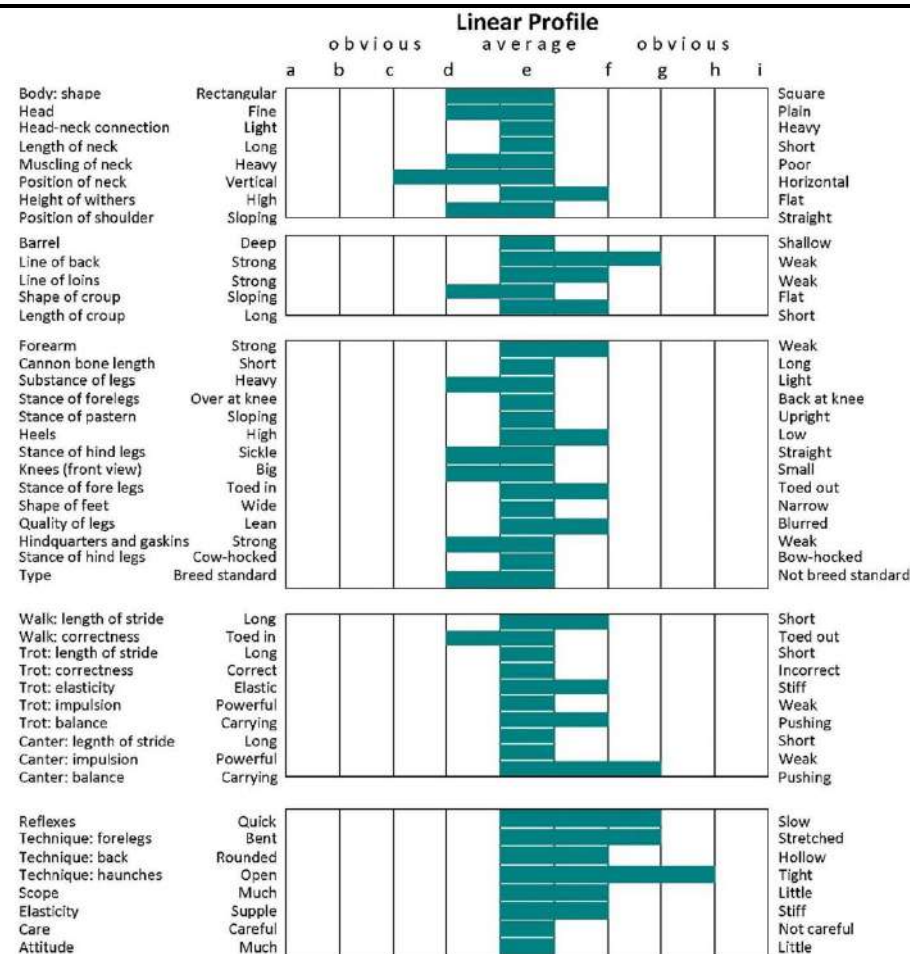

This stallion was classified as Class 1 following selection by Horse Sport Ireland having passed the Horse Sport Ireland stallion veterinary examination and x-ray requirements.

Year Classified: 2011