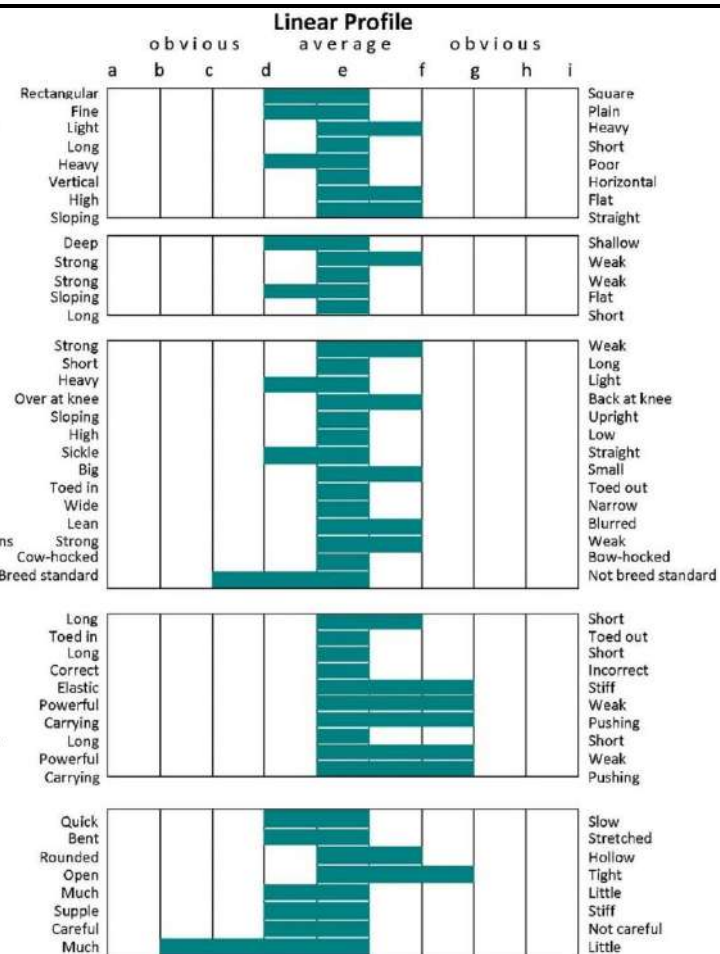

This stallion was classified as Class 1 following selection by Horse Sport Ireland. The stallion passed the Horse Sport Ireland stallion veterinary examination and x-ray requirements.

Year Classified: 2011