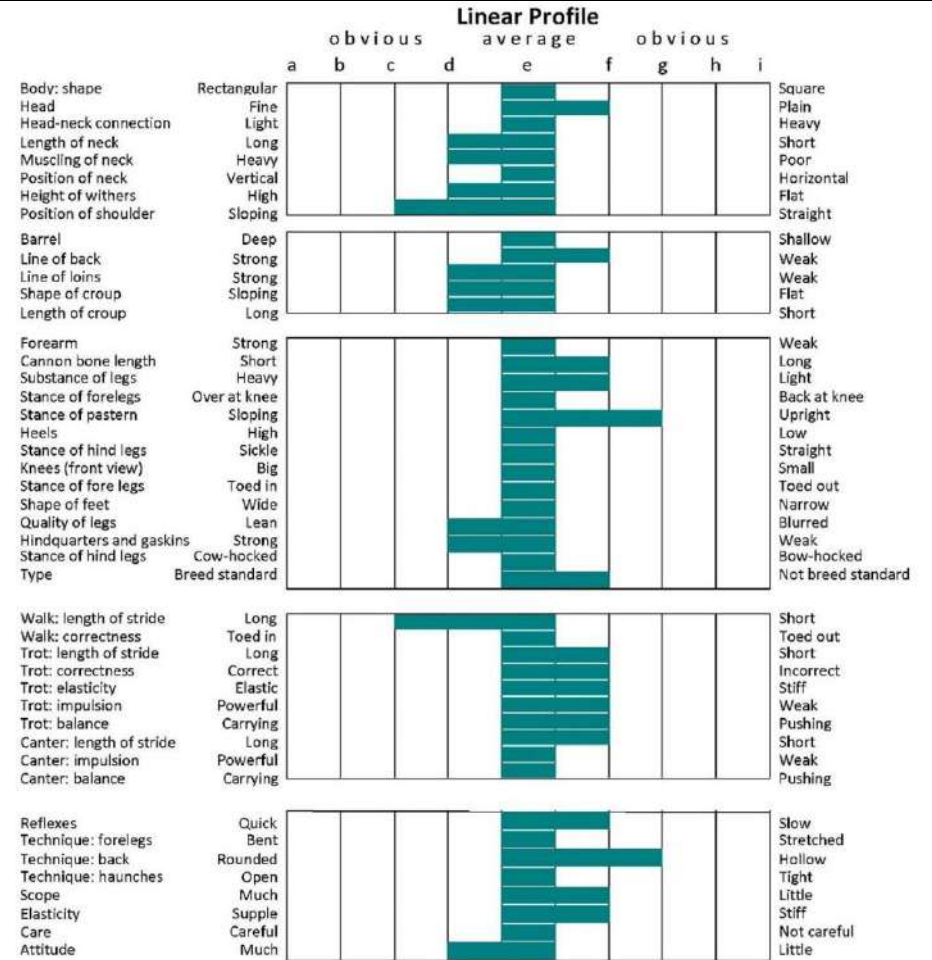

This stallion was classified as Class 1 following selection by Horse Sport Ireland. The stallion passed the Horse Sport Ireland stallion veterinary examination and x-ray requirements.

Year Classified: 2010