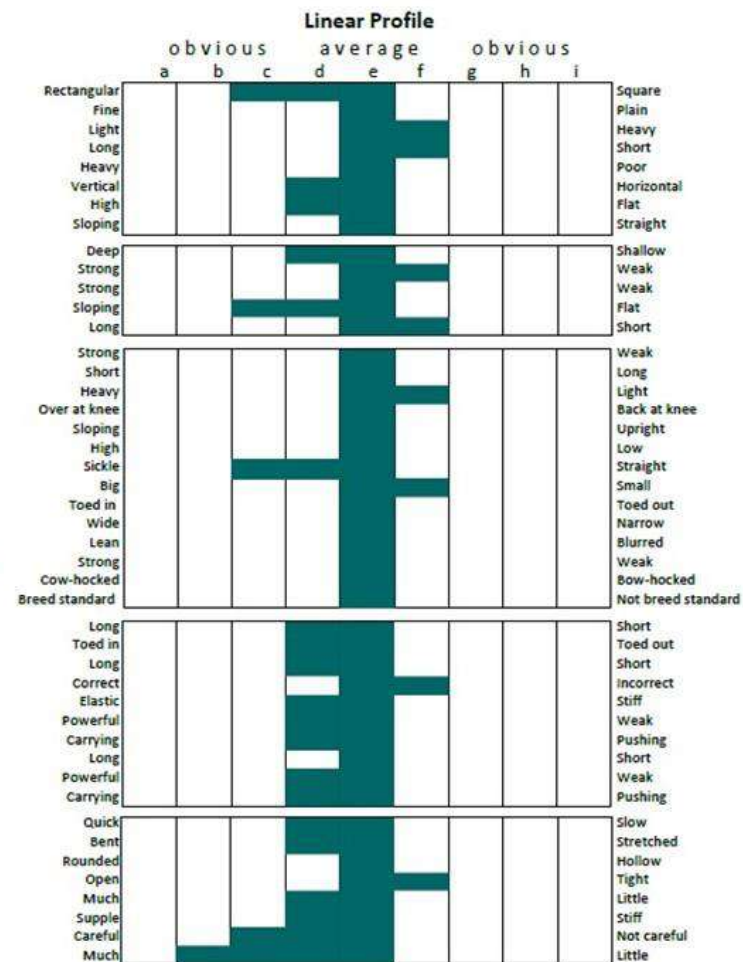

Selection panel summary: This horse has a good top line and barrel. He demonstrates balance, impulsion and lightness of step. In athleticism he shows a good attitude, is careful and demonstrates good reflexes. This is a quality animal with sufficient Irish Draught characteristics, good movement and should develop with age and time.