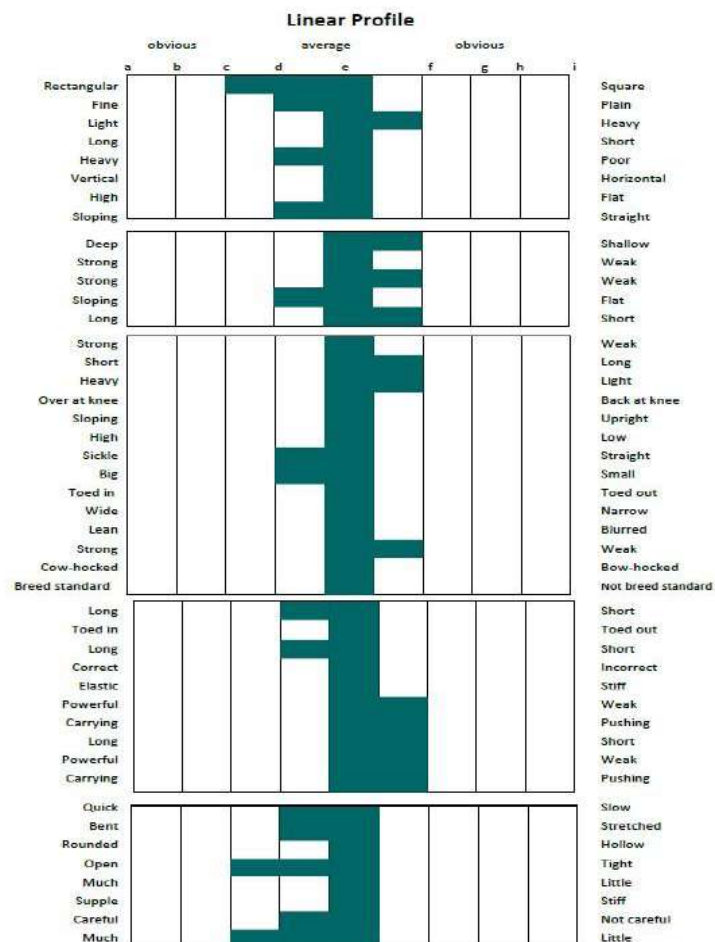

Selection panel summary: This is an attractive horse who is slightly tubular in his body. He shows sufficient Irish Draught characteristics, and is active in his walk and trot. He showed sufficient technique and scope in his athleticism. .