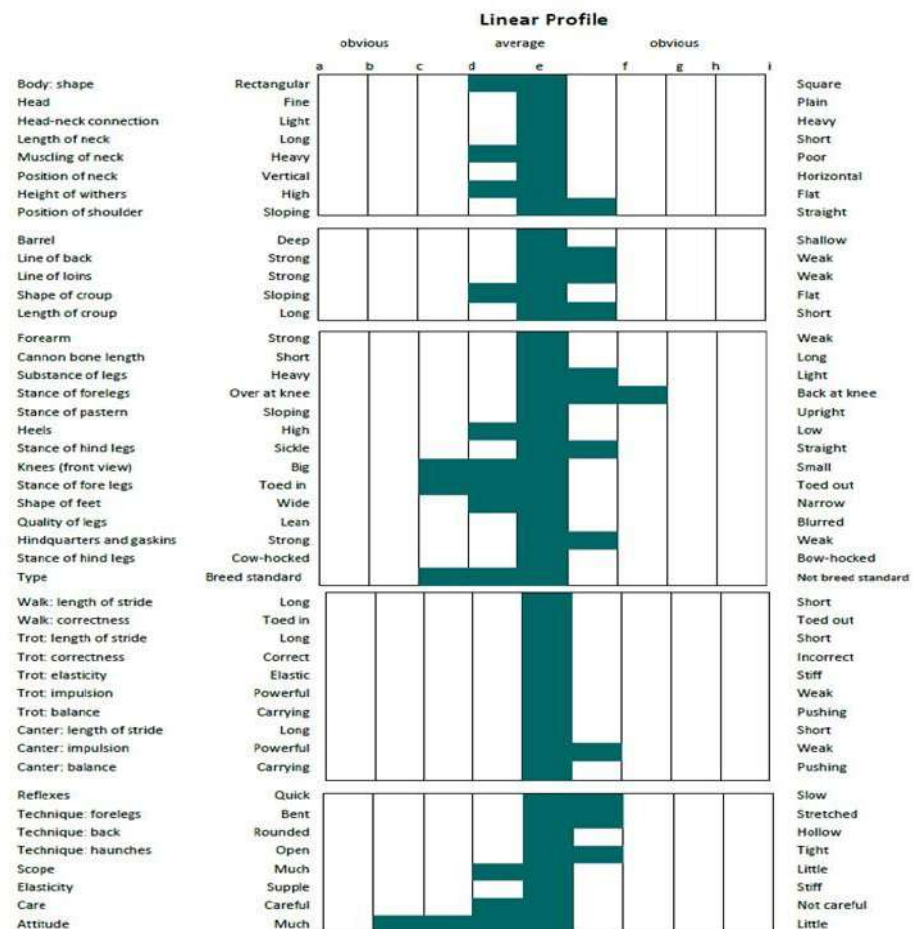

CLASS 1 IRISH DRAUGHT STALLIONS

COOM VIEW HIGHLANDER (IDC1)

UEN: 372414020343133

Colour: Grey. Year: 2018. Height: 170cms. Girth: 206cms. Bone: 23.5cms. FFS: N/N TB%: 16.89%.

	GREY MACHA
WRS SUN RICH	KILCRENMON GOLD
FARMHILL HIGHLANDER	COOLCRONAN WOOD
MIZEN HOLLY	MIZEN LASS
FAST SILVER	SILVER HUNTER
COOM VIEW SILVER	FAST WOMAN
CAILIN OR	GOLD MIST
	SLYGUFF GIRL

Breeder: Shane Connolly, Co. Cork

Owned by: Michael & Chris Mannion, Doon, Ballinahown, Athlone, Co. Offaly.

Contact 087-9560833. **Email:** windgapstud@hotmail.com

Scan below for Classification Video: