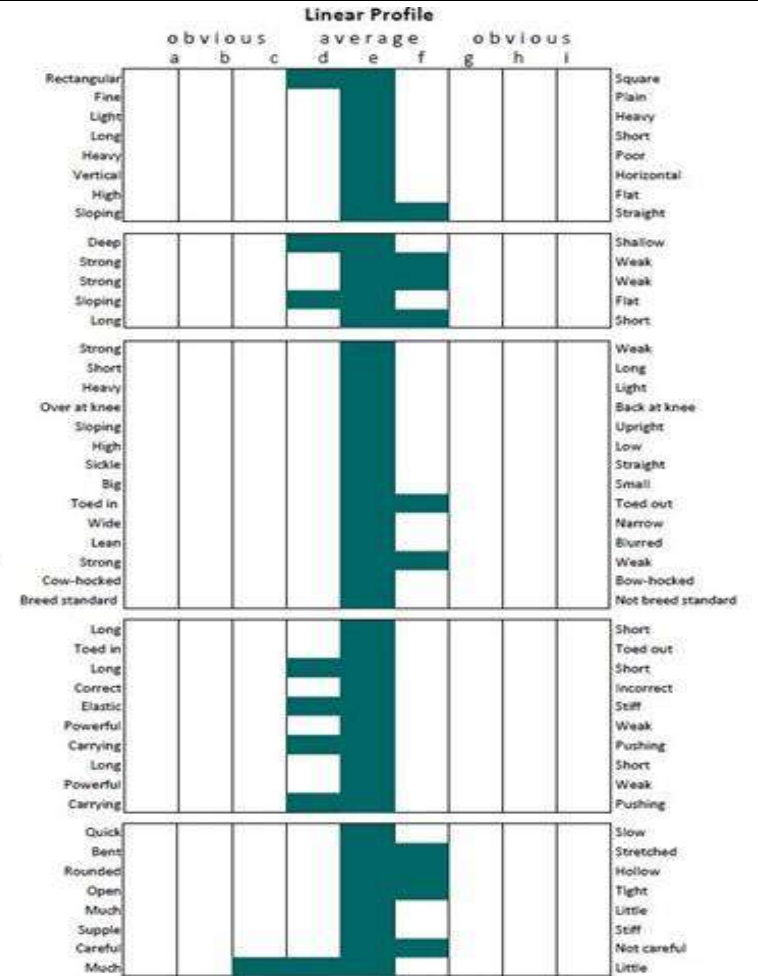

This stallion was classified as Class 1 following selection by Horse Sport Ireland. The stallion passed the Horse Sport Ireland stallion veterinary examination and x-ray requirements.

Year Classified: 2017