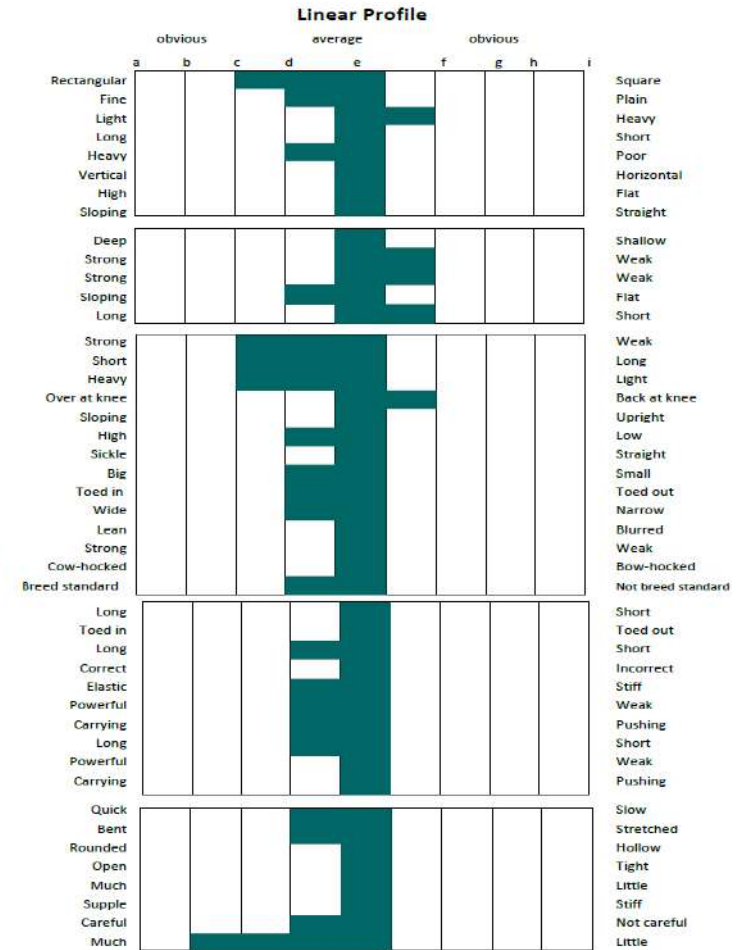

Selection panel summary: Ballylarkin Silver is a well-proportioned stallion with a strong top line and strong hindquarters. This stallion showed good Irish Draught characteristics. He has powerful business-like movement, correct walk. He has a powerful canter with a good technique, scope and finished his jump very well. Ballylarkin Silver is a stallion with a lot of presence and a great attitude.

BALTYDANIEL ARTHUR (IDC1)

UELN: 372414005577387

Colour: Grey. Year: 2012 Height: 163cms. Girth: 204cms. Bone: 24cms.. FFS: N/N TB%: 1.59%.

	SHANDRUM PRINCE
HEATHER BREEZE	KILCOMAN LASS
CORK ARTHUR	THE GALWAY BOY
MINERVA	DUN LADY
	GLENGOOLE HEATHER
TIMAHOE HEATHER	APRIL MORN
POMANDER	POWERSWOOD PURPLE
OPIUM POPPY	LYDICAN MADAM

Breeder: Elizabeth Deane Cogan, Co. Sligo.

Owned by: Elizabeth Deane Cogan, Riverstown, Co. Sligo.

Contact: N/A – Standing Privately

Scan below for Classification Video:

Selection panel summary:

Baltydaniel Arthur is an attractive fronted horse with good bone. He has a nice short shin. He shows good true to type characteristics. He has a good active walk and good impulsion in trot. He showed good length of canter and showed sufficient athleticism. This stallion is a nice traditional type with bone and quality.