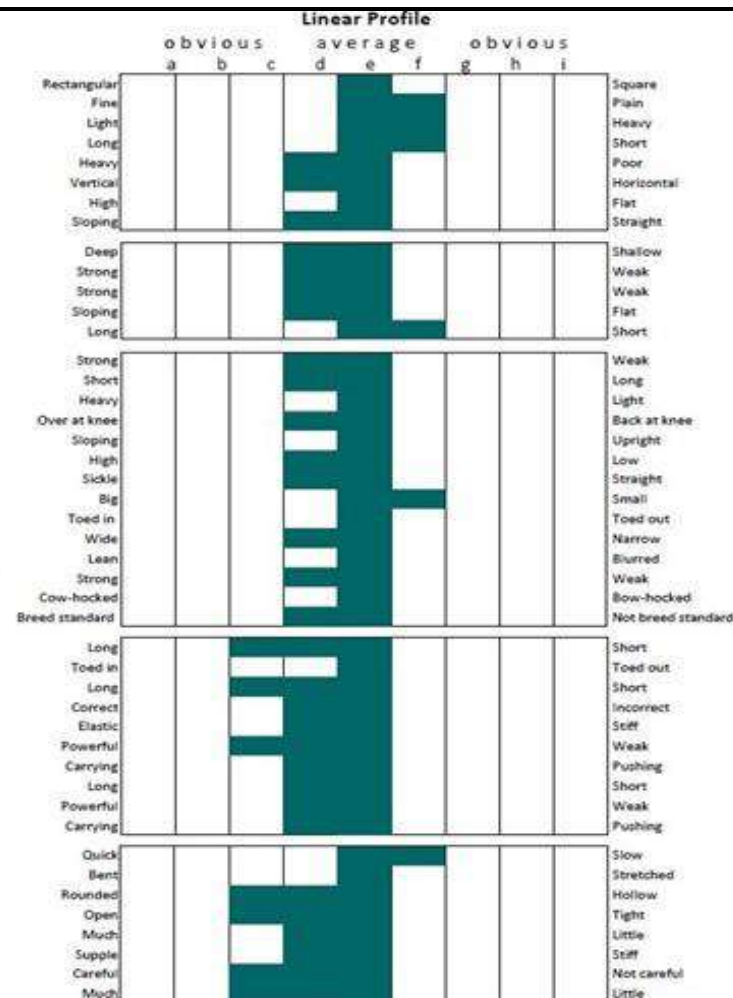

Body: shape
 Head
 Head-neck connection
 Length of neck
 Muscling of neck
 Position of neck
 Height of withers
 Position of shoulder
 Barrel
 Line of back
 Line of loins
 Shape of croup
 Length of croup
 Forearm
 Cannon bone length
 Substance of legs
 Stance of forelegs
 Stance of pastern
 Heels
 Stance of hind legs
 Knees (front view)
 Stance of fore legs
 Shape of feet
 Quality of legs
 Hindquarters and gaskins
 Stance of hind legs
 Type
 Walk: length of stride
 Walk: correctness
 Trot: length of stride
 Trot: correctness
 Trot: elasticity
 Trot: impulsion
 Trot: balance
 Canter: length of stride
 Canter: impulsion
 Canter: balance
 Reflexes
 Technique: forelegs
 Technique: back
 Technique: haunches
 Scope
 Elasticity
 Care
 Attitude