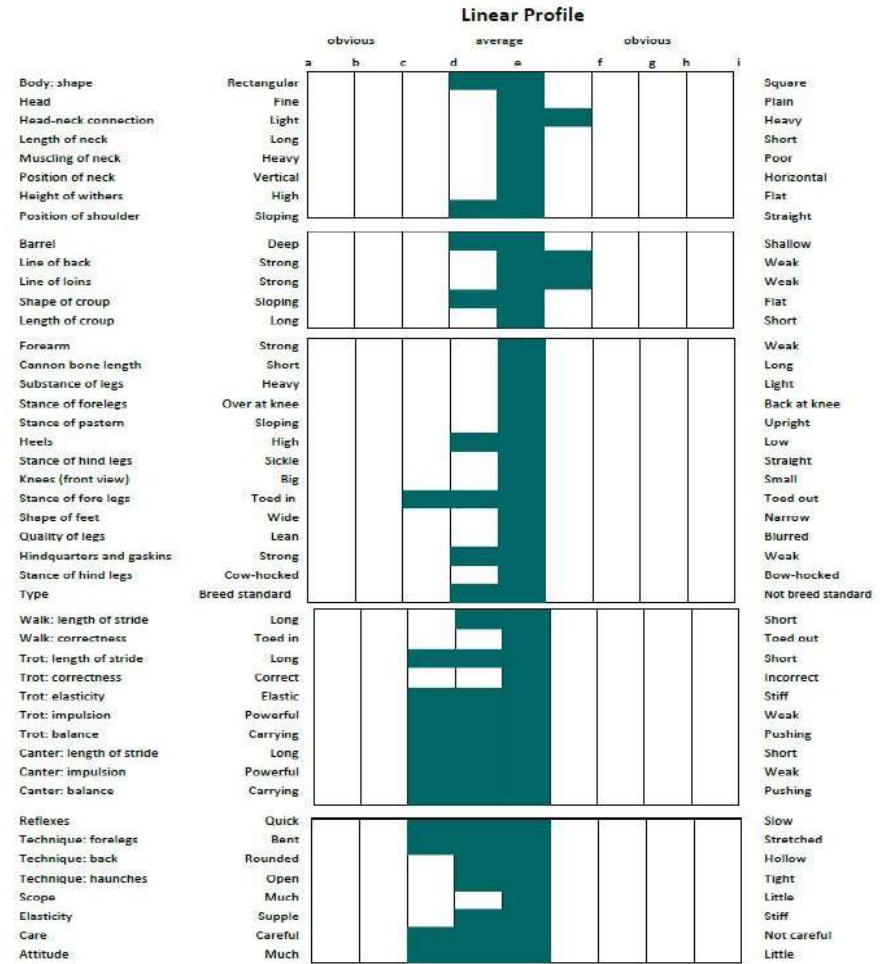

Scan below for Classification Video:

Selection panel summary: Carrafarm Courage is a very correct, compact horse. He shows a lot of presence and also hows good ID characteristics. He is an active, free, correct mover. He shows a good technique and is very careful in his jumping.