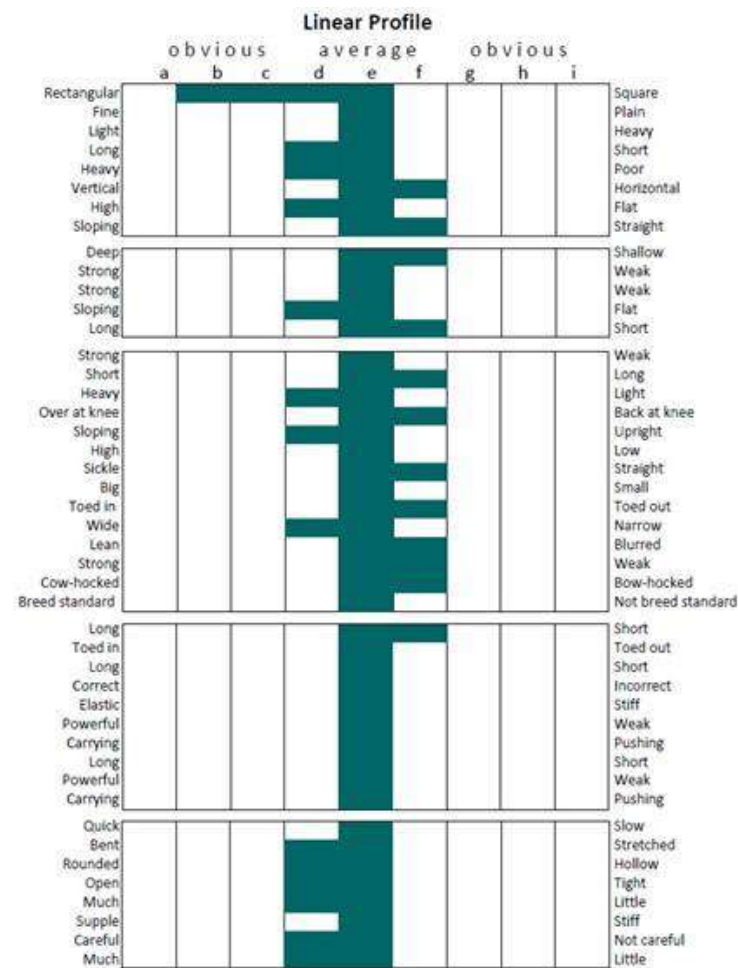

This stallion was classified as Class 1 following selection by Horse Sport Ireland having passed the Horse Sport Ireland stallion veterinary examination and x-ray requirements.

Year Classified: 2019