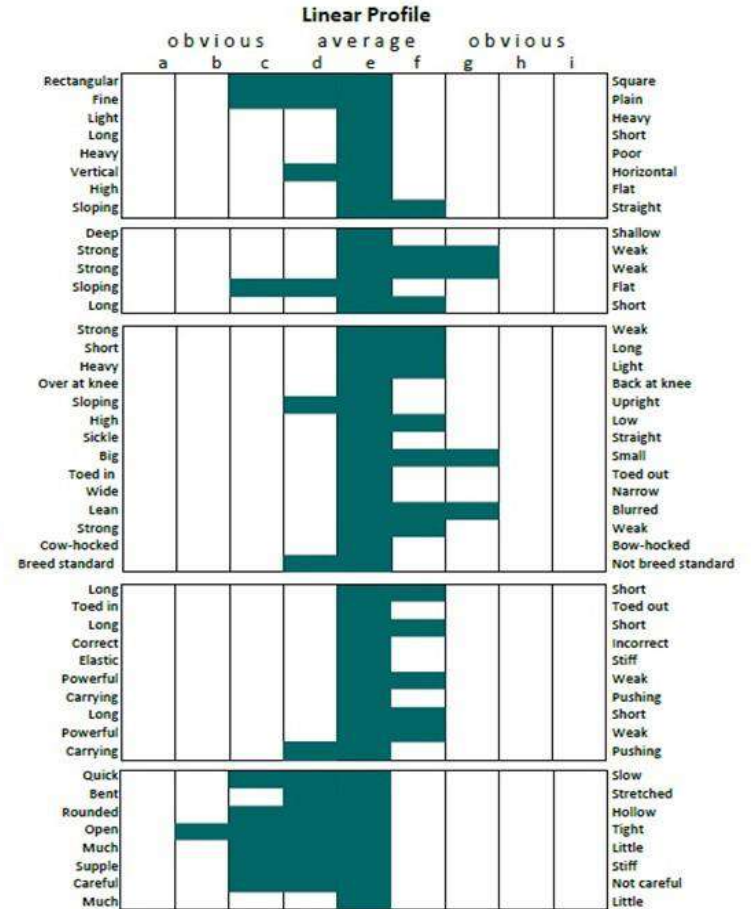

Body: shape
 Head
 Head-neck connection
 Length of neck
 Muscling of neck
 Position of neck
 Height of withers
 Position of shoulder
 Barrel
 Line of back
 Line of loins
 Shape of croup
 Length of croup
 Forearm
 Cannon bone length
 Substance of legs
 Stance of forelegs
 Stance of pastern
 Heels
 Stance of hind legs
 Knees (front view)
 Stance of fore legs
 Shape of feet
 Quality of legs
 Hindquarters and gaskins
 Stance of hind legs
 Type
 Walk: length of stride
 Walk: correctness
 Trot: length of stride
 Trot: correctness
 Trot: elasticity
 Trot: impulsion
 Trot: balance
 Canter: length of stride
 Canter: impulsion
 Canter: balance
 Reflexes
 Technique: forelegs
 Technique: back
 Technique: haunches
 Scope
 Elasticity
 Care
 Attitude