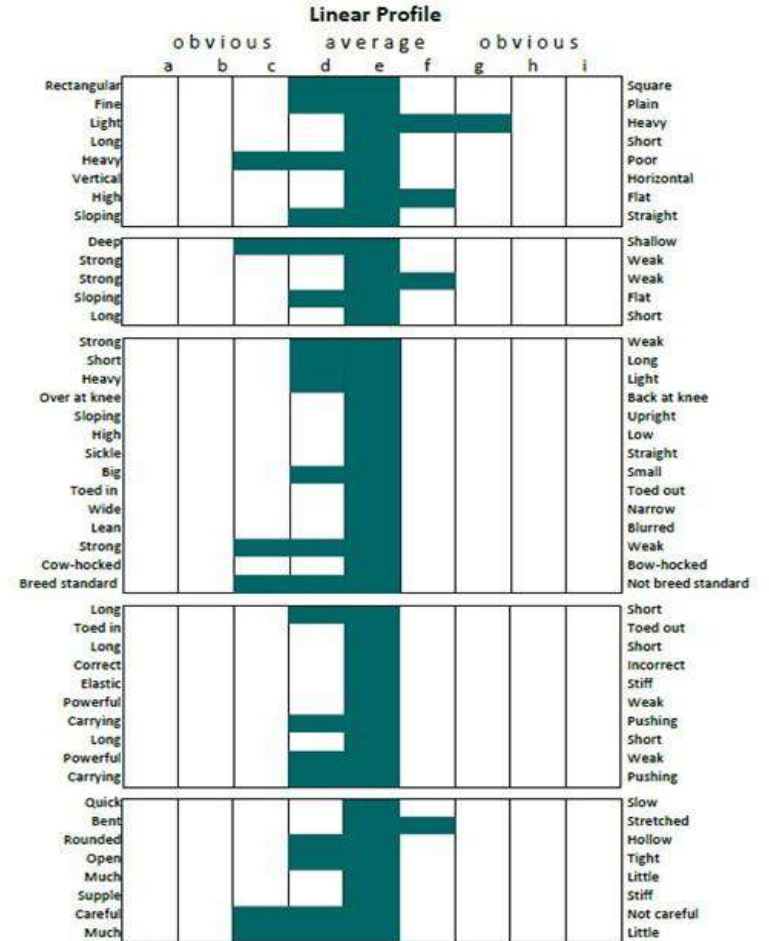

Selection panel summary: This is a balanced, correct, deep bodied horse with a slightly heavy head neck connection. He is true to type. He is correct and active in walk and trot. He is a little open in front but light off the ground.

This stallion was classified as Class 1 following selection by Horse Sport Ireland. The stallion passed the Horse Sport Ireland stallion veterinary examination and x-ray requirements.

Year Classified: 2020