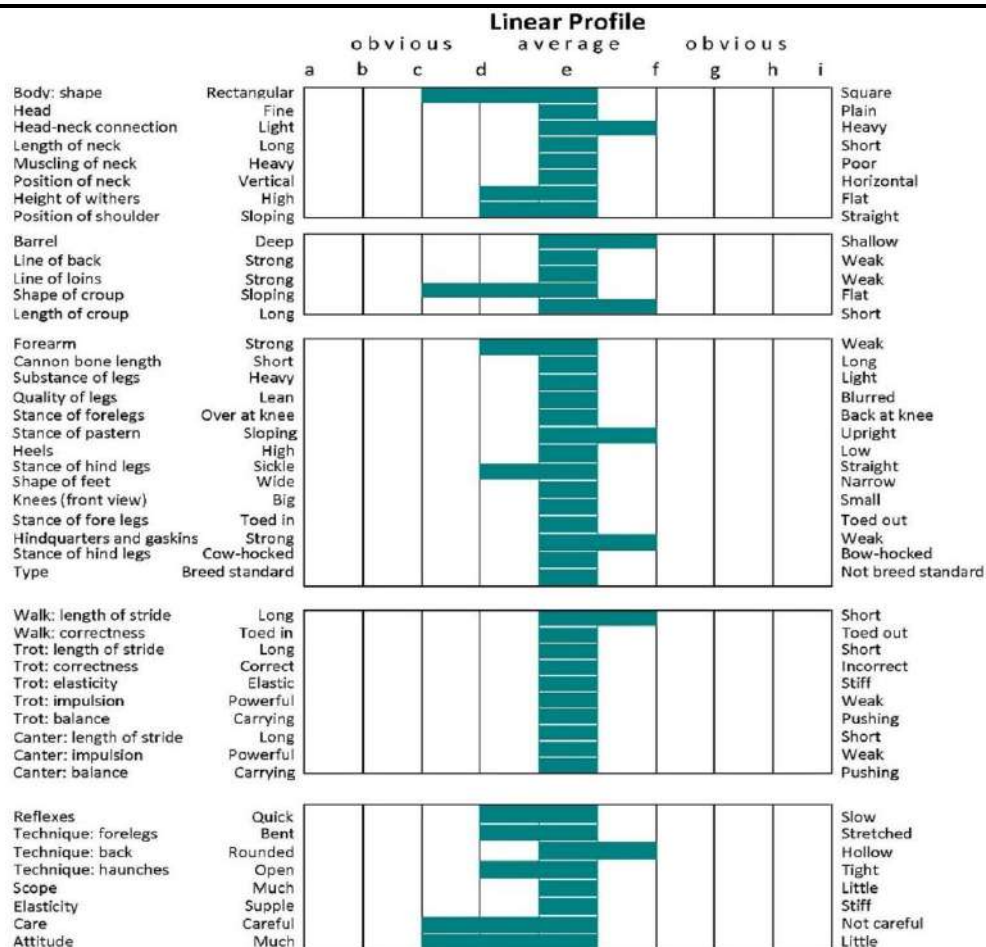

This stallion was classified as Class 1 following selection by Horse Sport Ireland. The stallion passed the Horse Sport Ireland stallion veterinary examination and x-ray requirements.

Year Classified: 2016