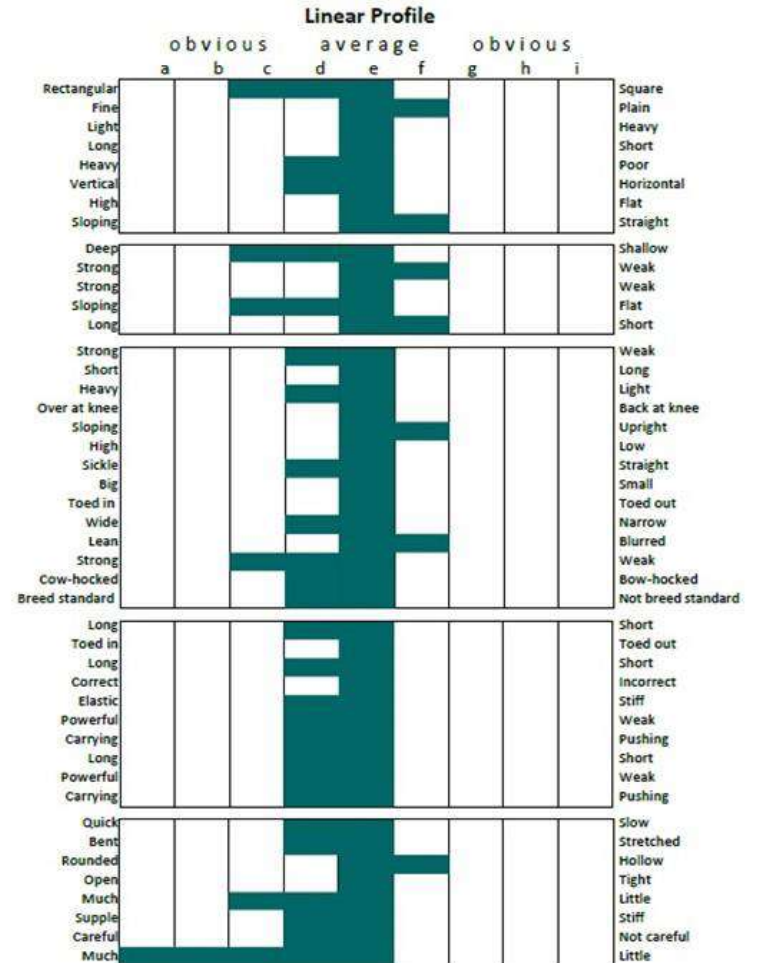

- Body: shape
- Head
- Head-neck connection
- Length of neck
- Muscling of neck
- Position of neck
- Height of withers
- Position of shoulder
- Barrel
- Line of back
- Line of loins
- Shape of croup
- Length of croup
- Forearm
- Cannon bone length
- Substance of legs
- Stance of forelegs
- Stance of pastern
- Heels
- Stance of hind legs
- Knees (front view)
- Stance of fore legs
- Shape of feet
- Quality of legs
- Hindquarters and gaskins
- Stance of hind legs
- Type
- Walk: length of stride
- Walk: correctness
- Trot: length of stride
- Trot: correctness
- Trot: elasticity
- Trot: impulsion
- Trot: balance
- Canter: length of stride
- Canter: impulsion
- Canter: balance
- Reflexes
- Technique: forelegs
- Technique: back
- Technique: haunches
- Scope
- Elasticity
- Care
- Attitude