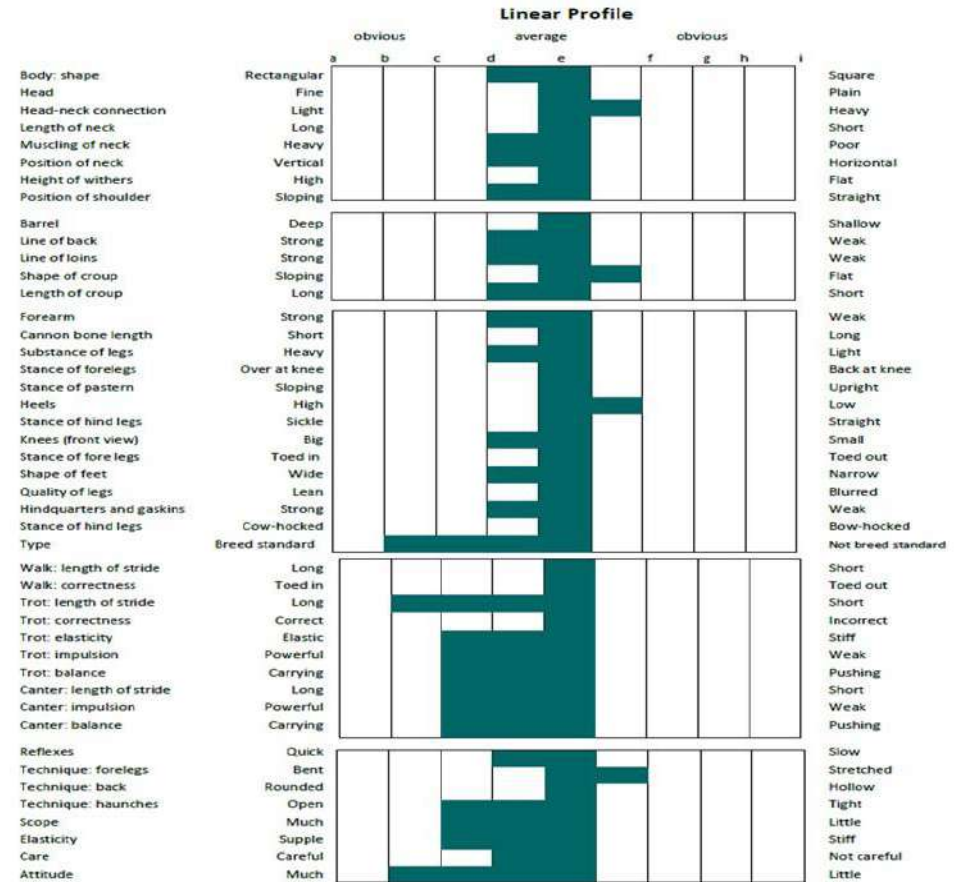

Selection panel summary:

Kilmovee White Lion is an attractive horse with a strong topline, correct limbs and is nicely proportioned. He is true to type, showing very strong Irish Draught characteristics. He is correct and active in walk and trot.

He showed power, impulsion and engagement from behind in canter. He showed good technique and good scope.

This horse is an exceptionally quality, true to type Irish Draught.

This stallion was classified as Class 1 following selection by Horse Sport Ireland. The stallion passed the Horse Sport Ireland stallion veterinary examination and x-ray requirements.

Year Classified: 2025