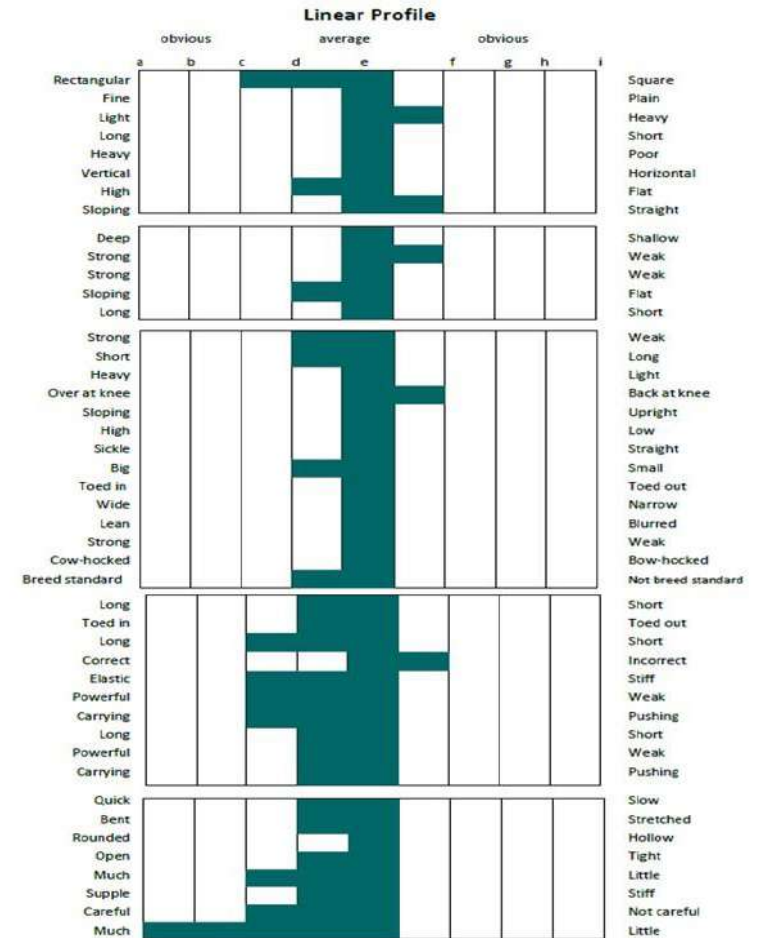

ARDNACASHEL MONARCH (IDC1)

UELN: 372414020076654

Colour: Grey Year: 2016 Height: 169cms. Girth: 206cms. Bone: 23cms. N/N TB%: 15.42

	SILVER HUNTER
FAST SILVER	
BEECHMORE SILVER CREST	FAST WOMAN
	SUPREME GINGER
GLENEVEN STAR LIGHT	
	GLENEVEN GOLD
	ANNAGHDOWN STAR
STAR KINGDOM	
WHITE GOOSE	IRELAND'S DIAMOND
	DULEEK HERO
GREY GOOSE	
	EMMAS SILVER

Selection panel summary: Ardnacashel Monarch is an attractive, mature, well proportioned horse with good clean limbs. He shows good Irish Draught characteristics and calm temperament.

He has a long stride in walk, and a very powerful trot that covers lots of ground.