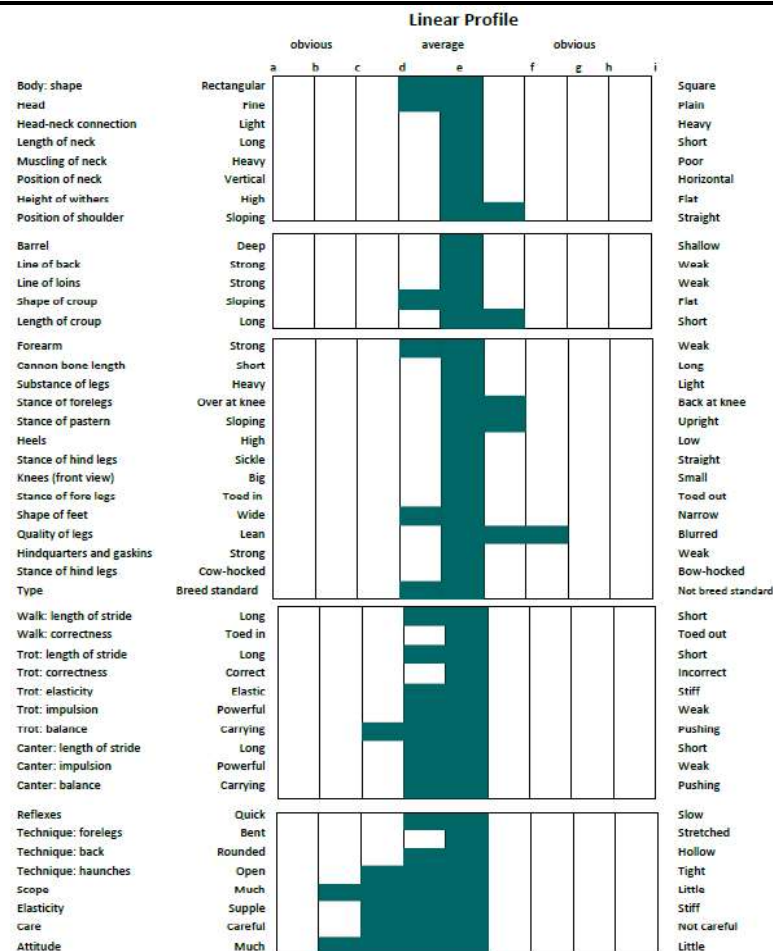

Selection Panel Summary: Scrapboy has a very good topline and forearm. He is of adequate type for breed standard. He has a correct walk with good balance in trot and canter. He is a careful stallion in his jumping and displays lots of scope. He is a well-presented stallion with a pleasing attitude to his job.

This stallion was classified as Class 1 following selection by Horse Sport Ireland. The stallion passed the Horse Sport Ireland stallion veterinary examination and x-ray requirements.

Year Classified: 2021