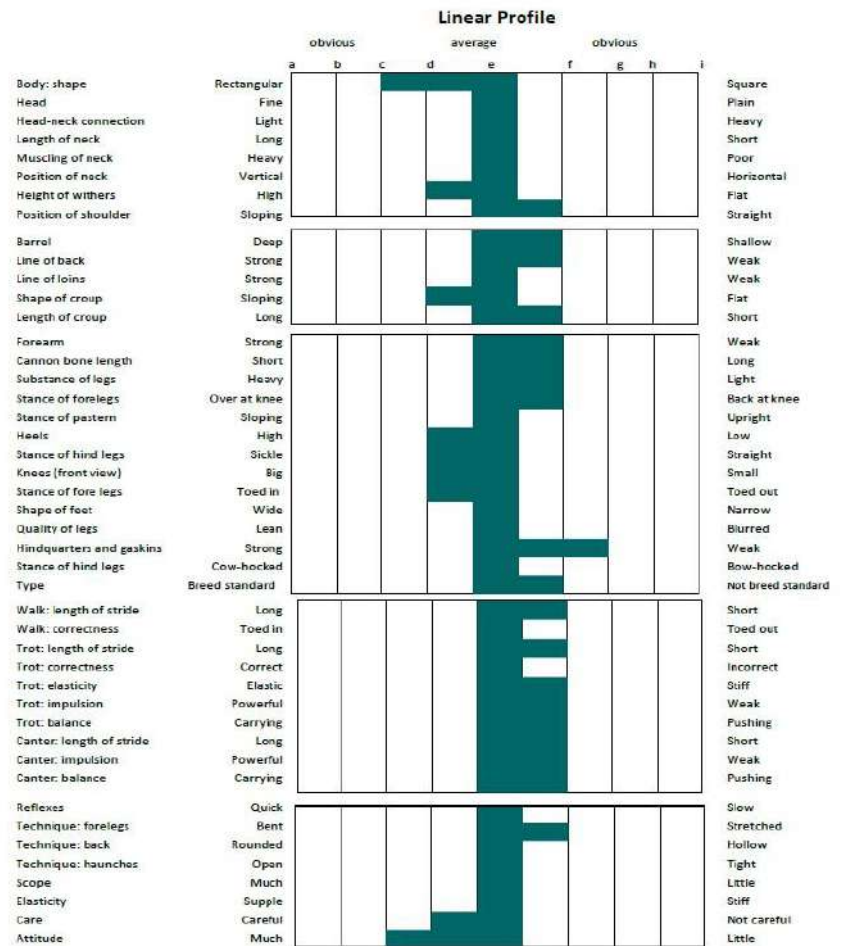

Selection panel summary: Lisnamore Bouncer is a little immature but has presence. He shows sufficient Irish Draught characteristics and is adequate in walk and trot. He shows a good attitude and some scope in his jumping.

This stallion was classified as Class 1 following selection by Horse Sport Ireland having passed the Horse Sport Ireland stallion veterinary examination and x-ray requirements.

Year Classified: 2026