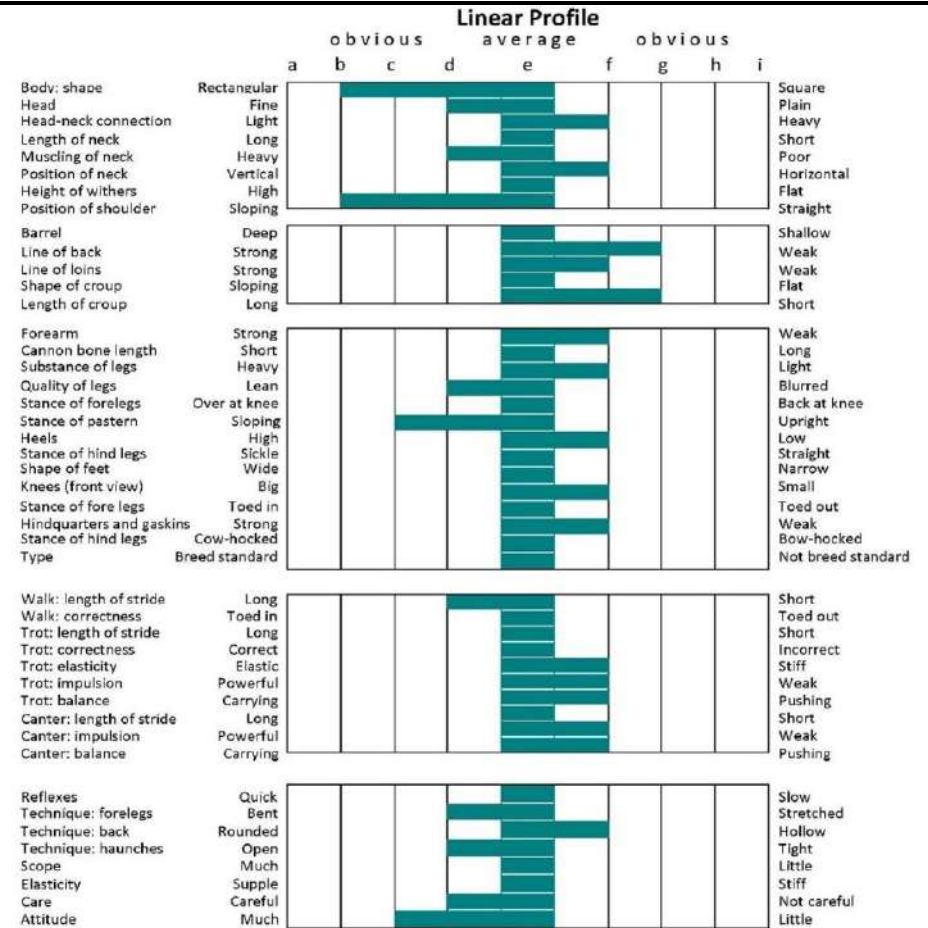

Linear Profile Comments: Tied in at knee.

This stallion was classified as Class 1 following selection by Horse Sport Ireland having passed the Horse Sport Ireland stallion veterinary examination and x-ray requirements.

Year Classified: 2008