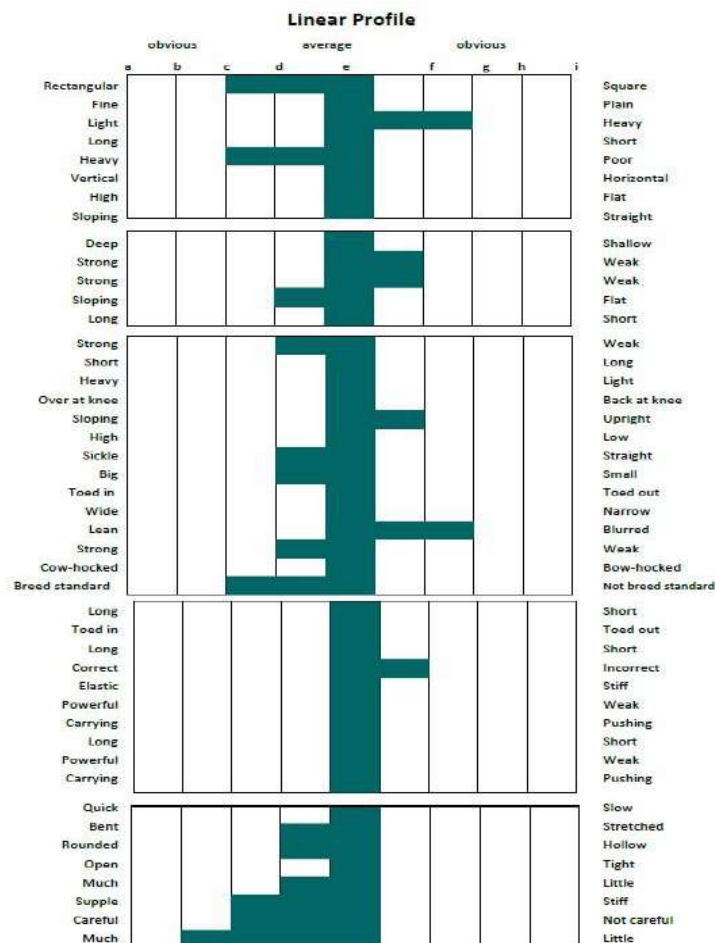

Body: shape
 Head
 Head-neck connection
 Length of neck
 Muscling of neck
 Position of neck
 Height of withers
 Position of shoulder
 Barrel
 Line of back
 Line of loins
 Shape of croup
 Length of croup
 Forearm
 Cannon bone length
 Substance of legs
 Stance of forelegs
 Stance of pastern
 Heels
 Stance of hind legs
 Knees (front view)
 Stance of fore legs
 Shape of feet
 Quality of legs
 Hindquarters and gaskins
 Stance of hind legs
 Type
 Walk: length of stride
 Walk: correctness
 Trot: length of stride
 Trot: correctness
 Trot: elasticity
 Trot: impulsion
 Trot: balance
 Canter: length of stride
 Canter: impulsion
 Canter: balance
 Reflexes
 Technique: forelegs
 Technique: back
 Technique: haunches
 Scope
 Elasticity
 Care
 Attitude